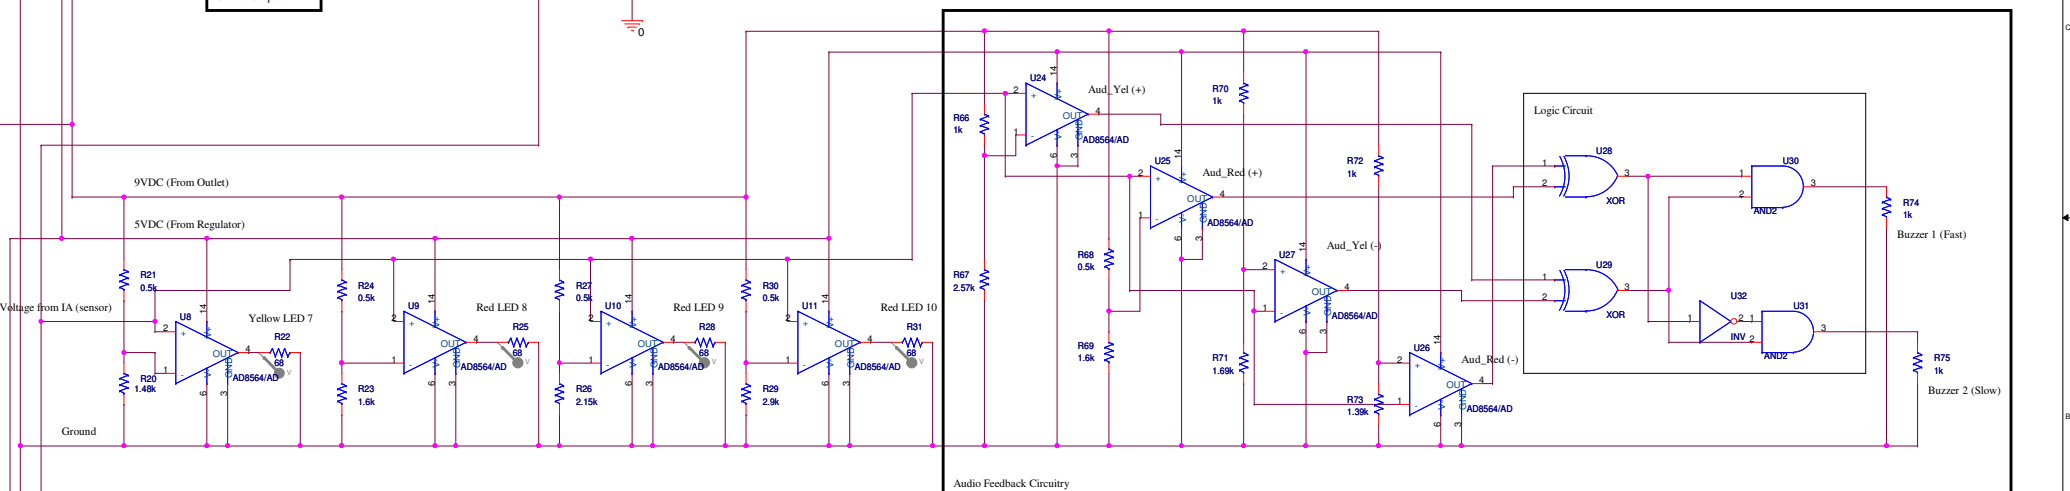

PARAMETERS:
sensor = 1.168

Title			P8001 Full Feedback System		
Size			Document Number		
C			By: Jonathan Bawes		
Date:			Sunday, February 17, 2008		
Sheet			1 of 1		
Rev			A		