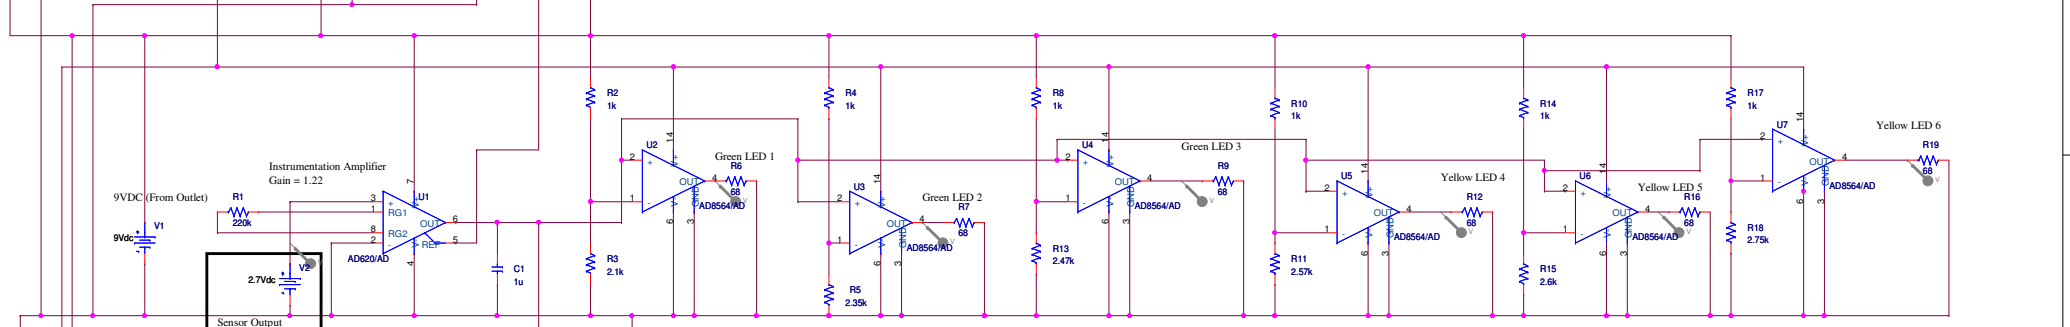

PARAMETERS:
sensor = 1.168

Title			P8001 Full Feedback System		
Size			Document Number		
C			By: Jonathan Bawes		
Date:			Sunday, February 17, 2008		
Sheet			1 of 1		
Rev			A		