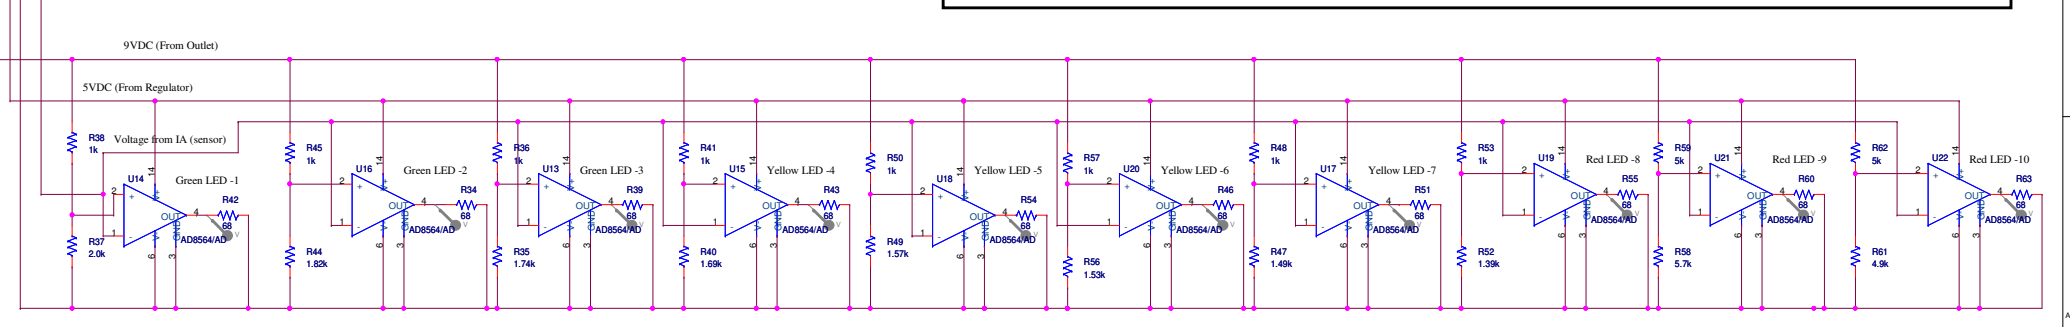

PARAMETERS:
sensor = 1.168

Title			P8001 Full Feedback System		
Size			Document Number		
C			By: Jonathan Bawes		
Date:			Sunday, February 17, 2008		
Sheet			1 of 1		
Rev			A		