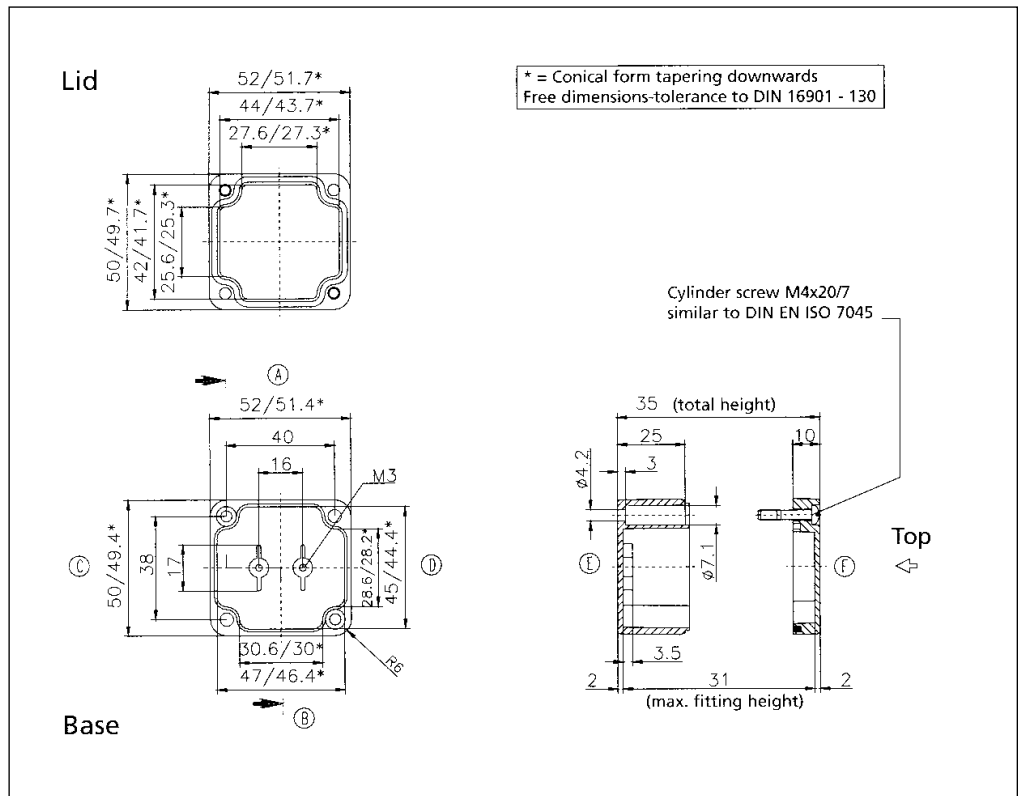

Note: Dimensions are external. Metric is the primary dimension. Inch conversions and weights are for the user's convenience and are for reference only. \* "30" suffix indicates US made. Accessories shown on drawing page.

# Polycarbonate/ABS Watertight

**03050504 / 09050504 / 33050504 00**

**External Dimensions: L 52 x W 50 x H 35 mm**

**Page 1-15, 16, 22**

Standard Features
<ul style="list-style-type: none"> <li>• 10093132 00 M4x20 Stainless steel captive combo head lid screws.</li> <li>• 10082007 00 2.2mm Neoprene Gasket (6.69" length).</li> </ul>
Accessories
<ul style="list-style-type: none"> <li>• 10086123 00 Brass Mounting Inserts.</li> <li>• 10098679 00 Safety Lid screws.</li> <li>• 10093091 00 Allen head lid screws.</li> <li>• 10094110 00 Rubber Table feet.</li> <li>• 10091201 00 Thumb screws.</li> <li>• 10089020 00 Mounting Plate.</li> <li>• 10082012 00 2mm Silicone gasket.</li> <li>• 10082020 00 2mm RFI Gasket (6.69" length).</li> </ul>

**03050704 / 09050704 / 33050704 00**

**External Dimensions: L 65 x W 50 x H 35 mm**

**Page 1-15, 16, 22**

Standard Features
<ul style="list-style-type: none"> <li>• 10093132 00 M4x20 Stainless steel captive combo head lid screws.</li> <li>• 10082007 00 2.3mm Neoprene Gasket (7.48" length).</li> </ul>
Accessories
<ul style="list-style-type: none"> <li>• 10086123 00 Brass Mounting Inserts.</li> <li>• 10098679 00 Safety Lid screws.</li> <li>• 10093091 00 Allen head lid screws.</li> <li>• 10094110 00 Rubber Table feet.</li> <li>• 10091201 00 Thumb screws.</li> <li>• 10089010 00 Mounting Plate.</li> <li>• 10082012 00 2mm Silicone gasket.</li> <li>• 10082020 00 2mm RFI Gasket (7.48" length).</li> <li>• 10093214 00 M4.7x7.8mm Self tapping screw for mounting plate.</li> </ul>