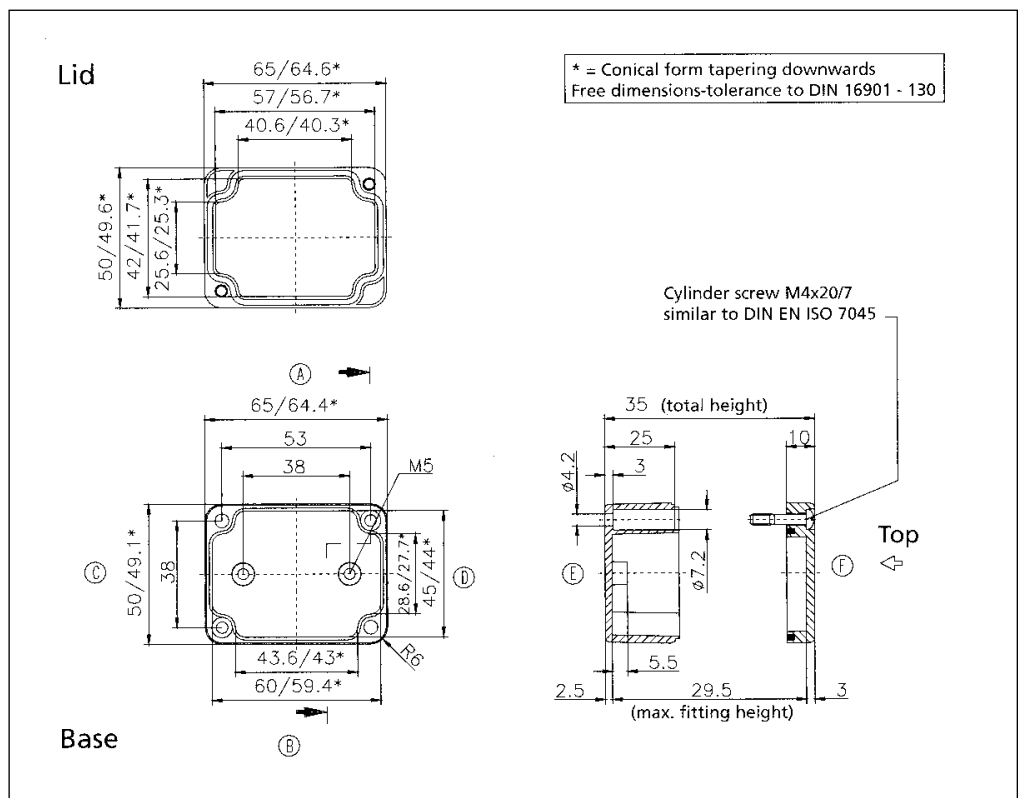

Note: Dimensions are external. Metric is the primary dimension. Inch conversions and weights are for the user's convenience and are for reference only. \* "30" suffix indicates US made. Accessories shown on drawing page.

# Polycarbonate/ABS Watertight

**03050504 / 09050504 / 33050504 00**

**External Dimensions: L 52 x W 50 x H 35 mm**

**Page 1-15, 16, 22**

Standard Features
<ul style="list-style-type: none"> <li>• 10093132 00 M4x20 Stainless steel captive combo head lid screws.</li> <li>• 10082007 00 2.2mm Neoprene Gasket (6.69" length).</li> </ul>
Accessories
<ul style="list-style-type: none"> <li>• 10086123 00 Brass Mounting Inserts.</li> <li>• 10098679 00 Safety Lid screws.</li> <li>• 10093091 00 Allen head lid screws.</li> <li>• 10094110 00 Rubber Table feet.</li> <li>• 10091201 00 Thumb screws.</li> <li>• 10089020 00 Mounting Plate.</li> <li>• 10082012 00 2mm Silicone gasket.</li> <li>• 10082020 00 2mm RFI Gasket (6.69" length).</li> </ul>

**03050704 / 09050704 / 33050704 00**

**External Dimensions: L 65 x W 50 x H 35 mm**

**Page 1-15, 16, 22**

Standard Features
<ul style="list-style-type: none"> <li>• 10093132 00 M4x20 Stainless steel captive combo head lid screws.</li> <li>• 10082007 00 2.3mm Neoprene Gasket (7.48" length).</li> </ul>
Accessories
<ul style="list-style-type: none"> <li>• 10086123 00 Brass Mounting Inserts.</li> <li>• 10098679 00 Safety Lid screws.</li> <li>• 10093091 00 Allen head lid screws.</li> <li>• 10094110 00 Rubber Table feet.</li> <li>• 10091201 00 Thumb screws.</li> <li>• 10089010 00 Mounting Plate.</li> <li>• 10082012 00 2mm Silicone gasket.</li> <li>• 10082020 00 2mm RFI Gasket (7.48" length).</li> <li>• 10093214 00 M4.7x7.8mm Self tapping screw for mounting plate.</li> </ul>