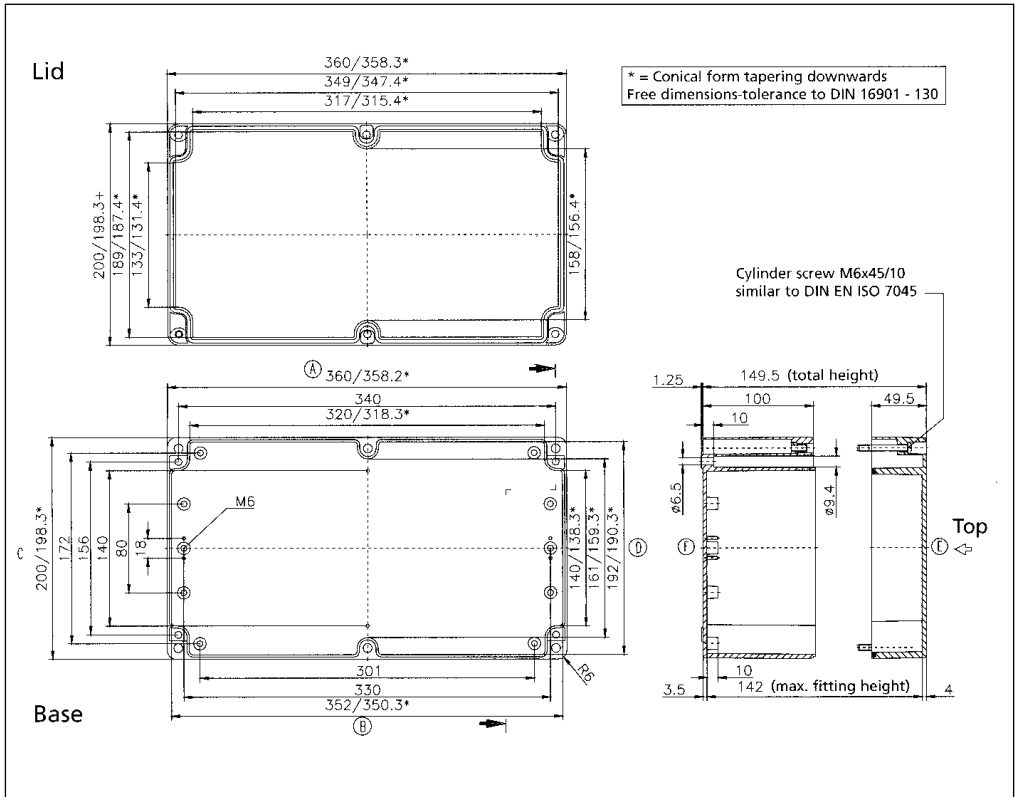

Polycarbonate/ABS Watertight

03203615 / 09203615 / 33203615 00

External Dimensions: L 360 x W 200 x H 150 mm

Page 1-15, 16, 22

Standard Features
• 10093112 00 M6x45 Stainless steel captive combo head lid screws.   • 10082003 00 3.3mm Neoprene Gasket (42.52" length).
Accessories
• 10086124 00 Brass Mounting Inserts.   • 10094110 00 Rubber Table feet.   • 10052031 00 External Mounting Brackets.   • 10061310 00 Terminal rails (TS 32).   • 10061330 00 Terminal rails (TS 35).   • 10052131 00 External Hinges.   • 10069008 00 Mounting Plate.   • 10082013 00 3.3mm Silicone gasket.   • 10082022 00 3mm RFI Gasket (42.52" length).   • 10093215 00 M6.3x9.5 Self tapping screw for mounting plate.