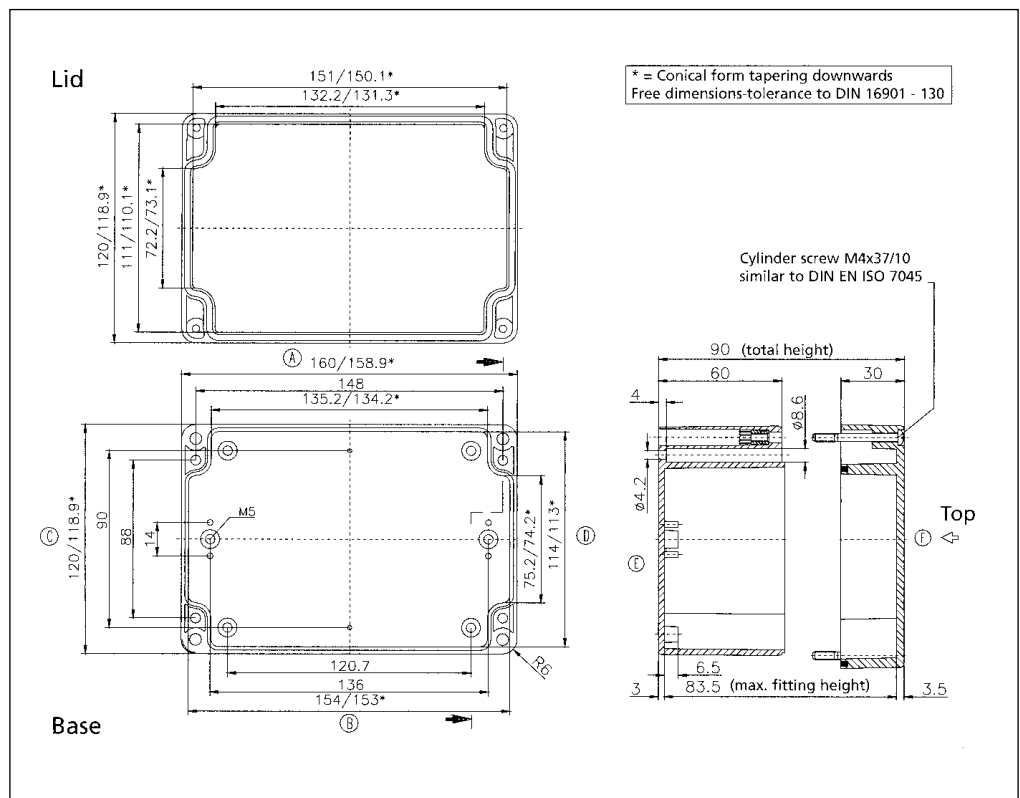

03121609 / 09121609 / 33121609 00

External Dimensions: L160 x W120 x H90 mm

Page 1-15, 16, 22

Standard Features
• 10093045 00M4x37 Stainless steel captive combo head lid screws.   • 10082002 00 2.7mm Neoprene Gasket (19.69" length).
Accessories
• 10086123 00 Brass Mounting Inserts.   • 10094110 00 Rubber Table feet.   • 10052031 00 External Mounting Brackets.   • 10061305 00 Terminal rails (TS 32).   • 10061325 00 Terminal rails (TS 35).   • 10052131 00 External Hinges.   • 10089006 00 Mounting Plate.   • 10082013 00 3.3mm Silicone gasket.   • 10082021 00 2.62mm RFI Gasket (19.69" length).   • 10093214 00 M4.7x7.8mm Self tapping screw for mounting plate.