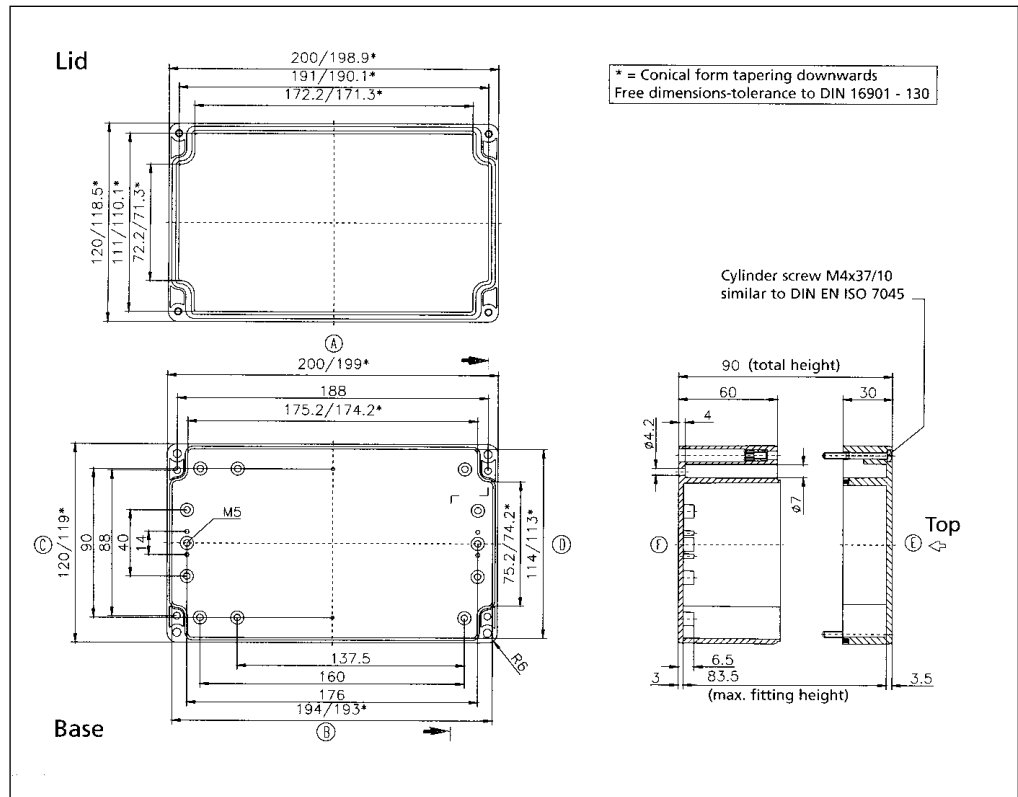

Polycarbonate/ABS Watertight

03122009 / 09122009 / 33122009 00

External Dimensions: L200 x W120 x H90 mm

Page 1-15, 16, 22

Standard Features
• 10093045 00 M4x37 Stainless steel captive combo head lid screws.   • 10082002 00 2.7mm Neoprene Gasket (23.23" length).
Accessories
• 10086123 00 Brass Mounting Inserts.   • 10094110 00 Rubber Table feet.   • 10052031 00 External Mounting Brackets.   • 10061306 00 Terminal rails (TS 32).   • 10061326 00 Terminal rails (TS 35).   • 10052131 00 External Hinges.   • 10089003 00 Mounting Plate.   • 10082013 00 3.3mm Silicone gasket.   • 10082021 00 2.62mm RFI Gasket (23.23" length).   • 10093214 00 M4.7x7.8mm Self tapping screw for mounting plate.