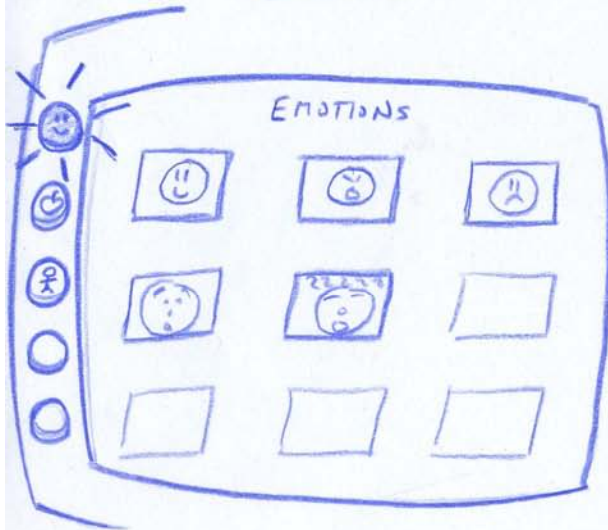

Concept Generation #1

GUI & Screen Initial Concepts

ARC Communication Board Group
Assistive Technology Track

Wheelchair Tray Dimensions

GUI Concepts

L-SCREEN

TAB SCREEN

FAST BUTTONS

WINDOW-BASED

Navigation Concepts

ARROW:

BUTTON:

SCROLL:

PAGES:

TABS:

Button Concepts

MOUNTING :

- ALSO
- SCREW THRU
 - VELCRO ON
 - MAGNET STRIP

DESK HINGE :

Screen Shapes Concepts

Continued Screen Shapes

Design-a-Screen Sticker Concept

Fun Screen Concepts

Mickey

FLOWER (SAME IDEA FOR STAR )

PIANO

HEART

Review & Summary

- Feedback from ARC

- Like as much on screen as possible → minimize # of buttons
- Let her decorate screen front with stickers?
- “Mature” & “adult” version of FisherPrice-like device
- Encase in “nerf” plastic?
- Easy-access “Help” button → voice (“I need help”) & light