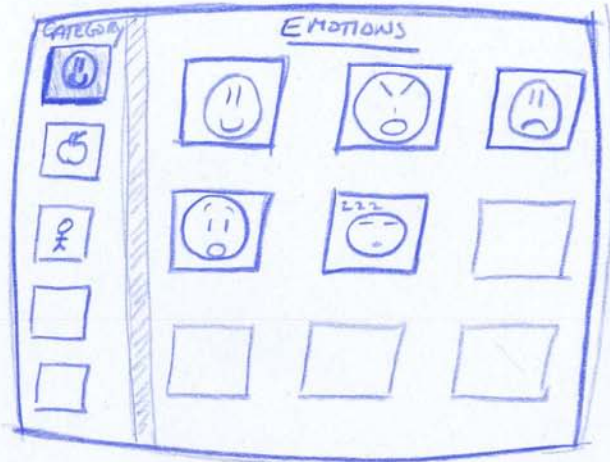

Concept Generation #1

GUI & Screen Initial Concepts

ARC Communication Board Group
Assistive Technology Track

Wheelchair Tray Dimensions

GUI Concepts

L-SCREEN

TAB SCREEN

FAST BUTTONS

WINDOW-BASED

Navigation Concepts

ARROW:

BUTTON:

SCROLL:

PAGES:

TABS:

Button Concepts

MOUNTING :

- ALSO
- SCREW THRU
 - VELCRO ON
 - MAGNET STRIP

DESK HINGE :

Screen Shapes Concepts

Continued Screen Shapes

Design-a-Screen Sticker Concept

Fun Screen Concepts

Mickey

FLOWER (SAME IDEA FOR STAR )

PIANO

HEART

Review & Summary

- Feedback from ARC

- Like as much on screen as possible → minimize # of buttons
- Let her decorate screen front with stickers?
- “Mature” & “adult” version of FisherPrice-like device
- Encase in “nerf” plastic?
- Easy-access “Help” button → voice (“I need help”) & light