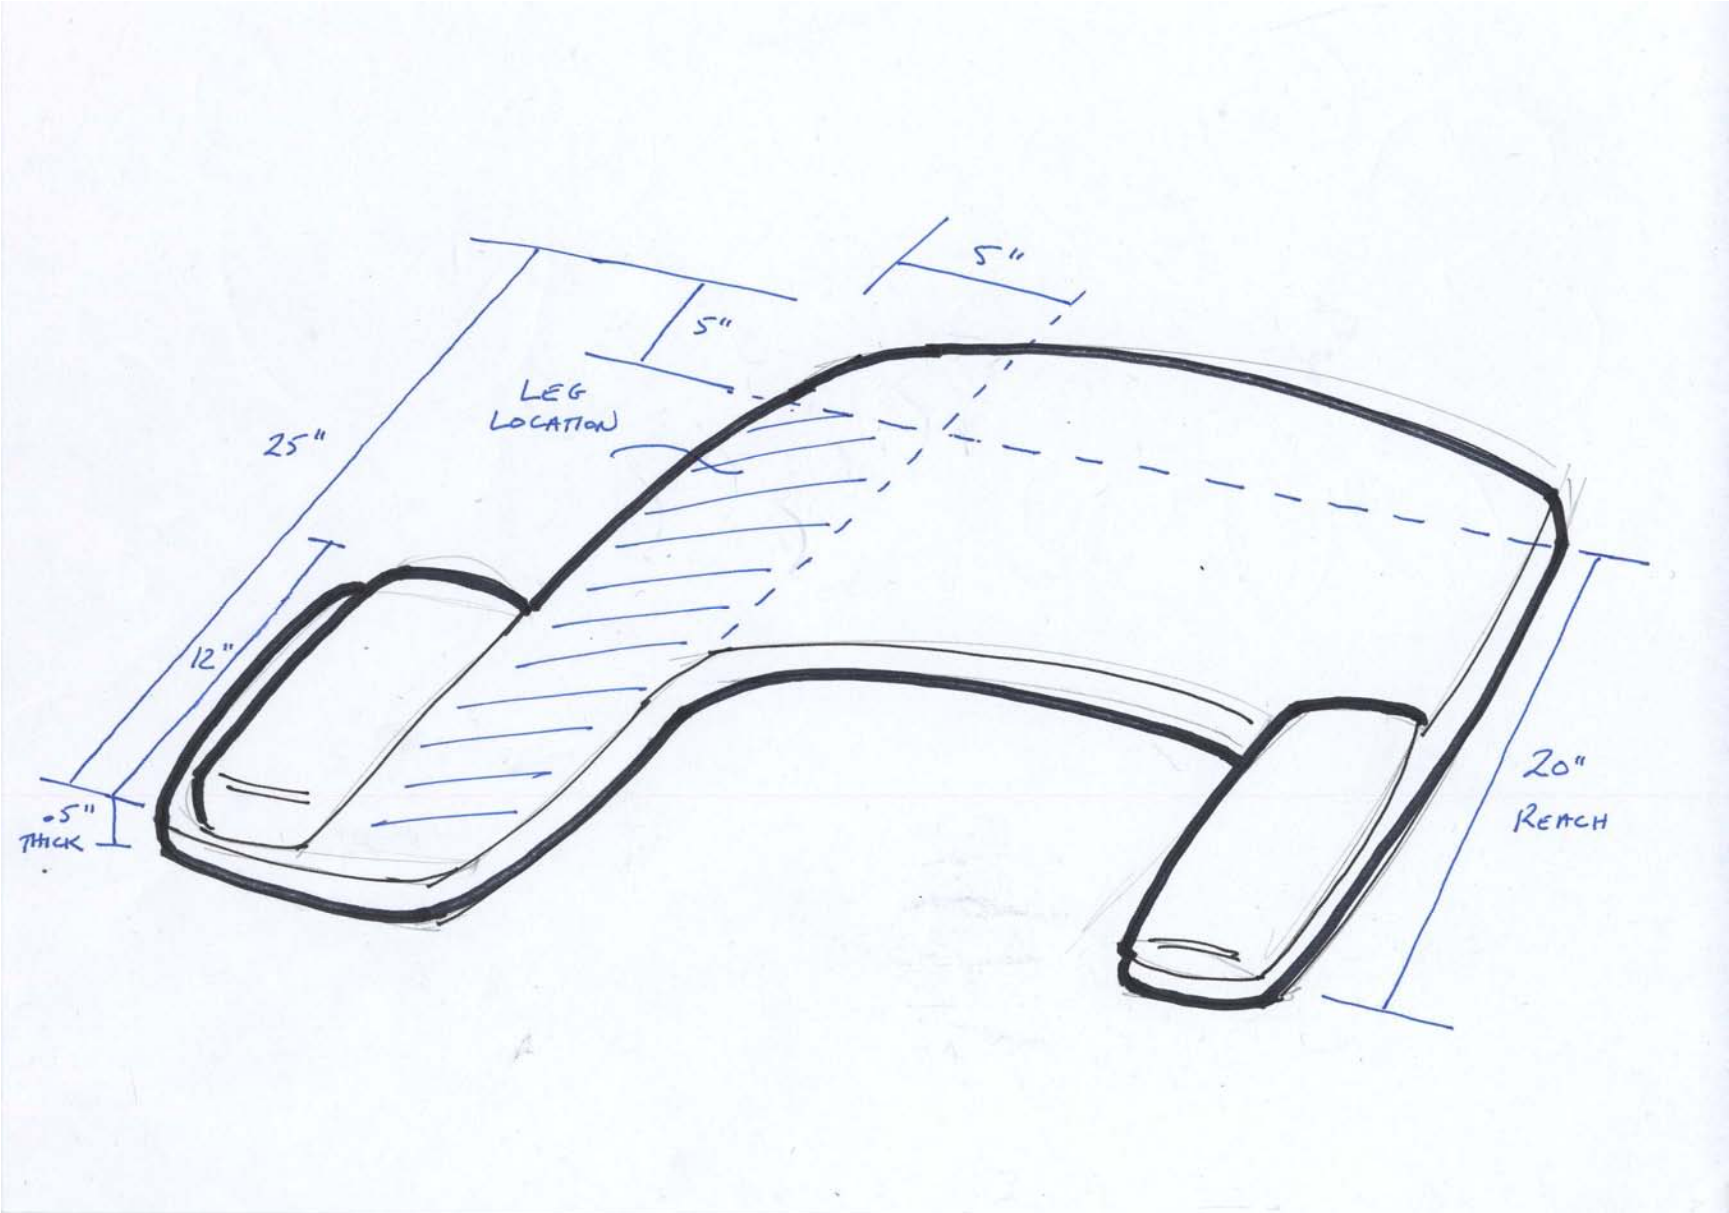

Concept Generation #1

GUI & Screen Initial Concepts

ARC Communication Board Group
Assistive Technology Track

Wheelchair Tray Dimensions

GUI Concepts

L-SCREEN

TAB SCREEN

FAST BUTTONS

WINDOW-BASED

Navigation Concepts

ARROW:

BUTTON:

SCROLL:

PAGES:

TABS:

Button Concepts

MOUNTING :

- ALSO
- SCREW THRU
 - VELCRO ON
 - MAGNET STRIP

DESK HINGE :

Screen Shapes Concepts

Continued Screen Shapes

Design-a-Screen Sticker Concept

Fun Screen Concepts

Mickey