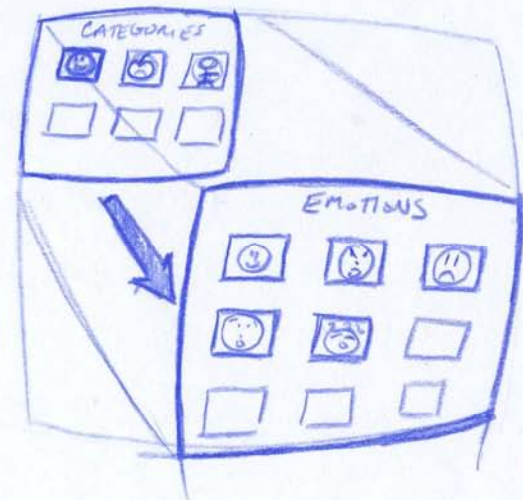

Concept Generation #1

GUI & Screen Initial Concepts

ARC Communication Board Group
Assistive Technology Track

Wheelchair Tray Dimensions

GUI Concepts

L-SCREEN

TAB SCREEN

FAST BUTTONS

WINDOW-BASED

Navigation Concepts

ARROW:

BUTTON:

SCROLL:

PAGES:

TABS:

Button Concepts

MOUNTING :

- ALSO
- SCREW THRU
 - VELCRO ON
 - MAGNET STRIP

DESK HINGE :

Screen Shapes Concepts

Continued Screen Shapes

Design-a-Screen Sticker Concept

Fun Screen Concepts

Mickey

FLOWER (SAME IDEA FOR STAR )

PIANO

HEART

Review & Summary

- Feedback from ARC

- Like as much on screen as possible → minimize # of buttons
- Let her decorate screen front with stickers?
- “Mature” & “adult” version of FisherPrice-like device
- Encase in “nerf” plastic?
- Easy-access “Help” button → voice (“I need help”) & light