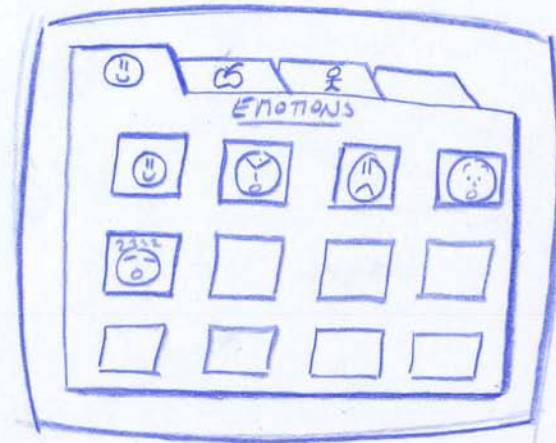

Concept Generation #1

GUI & Screen Initial Concepts

ARC Communication Board Group
Assistive Technology Track

Wheelchair Tray Dimensions

GUI Concepts

L-SCREEN

TAB SCREEN

FAST BUTTONS

WINDOW-BASED

Navigation Concepts

ARROW:

BUTTON:

SCROLL:

PAGES:

TABS:

Button Concepts

MOUNTING :

- ALSO
- SCREW THRU
 - VELCRO ON
 - MAGNET STRIP

DESK HINGE :

Screen Shapes Concepts

Continued Screen Shapes

Design-a-Screen Sticker Concept

Fun Screen Concepts

Mickey

FLOWER (SAME IDEA FOR STAR )

PIANO

HEART

Review & Summary

- Feedback from ARC

- Like as much on screen as possible → minimize # of buttons
- Let her decorate screen front with stickers?
- “Mature” & “adult” version of FisherPrice-like device
- Encase in “nerf” plastic?
- Easy-access “Help” button → voice (“I need help”) & light