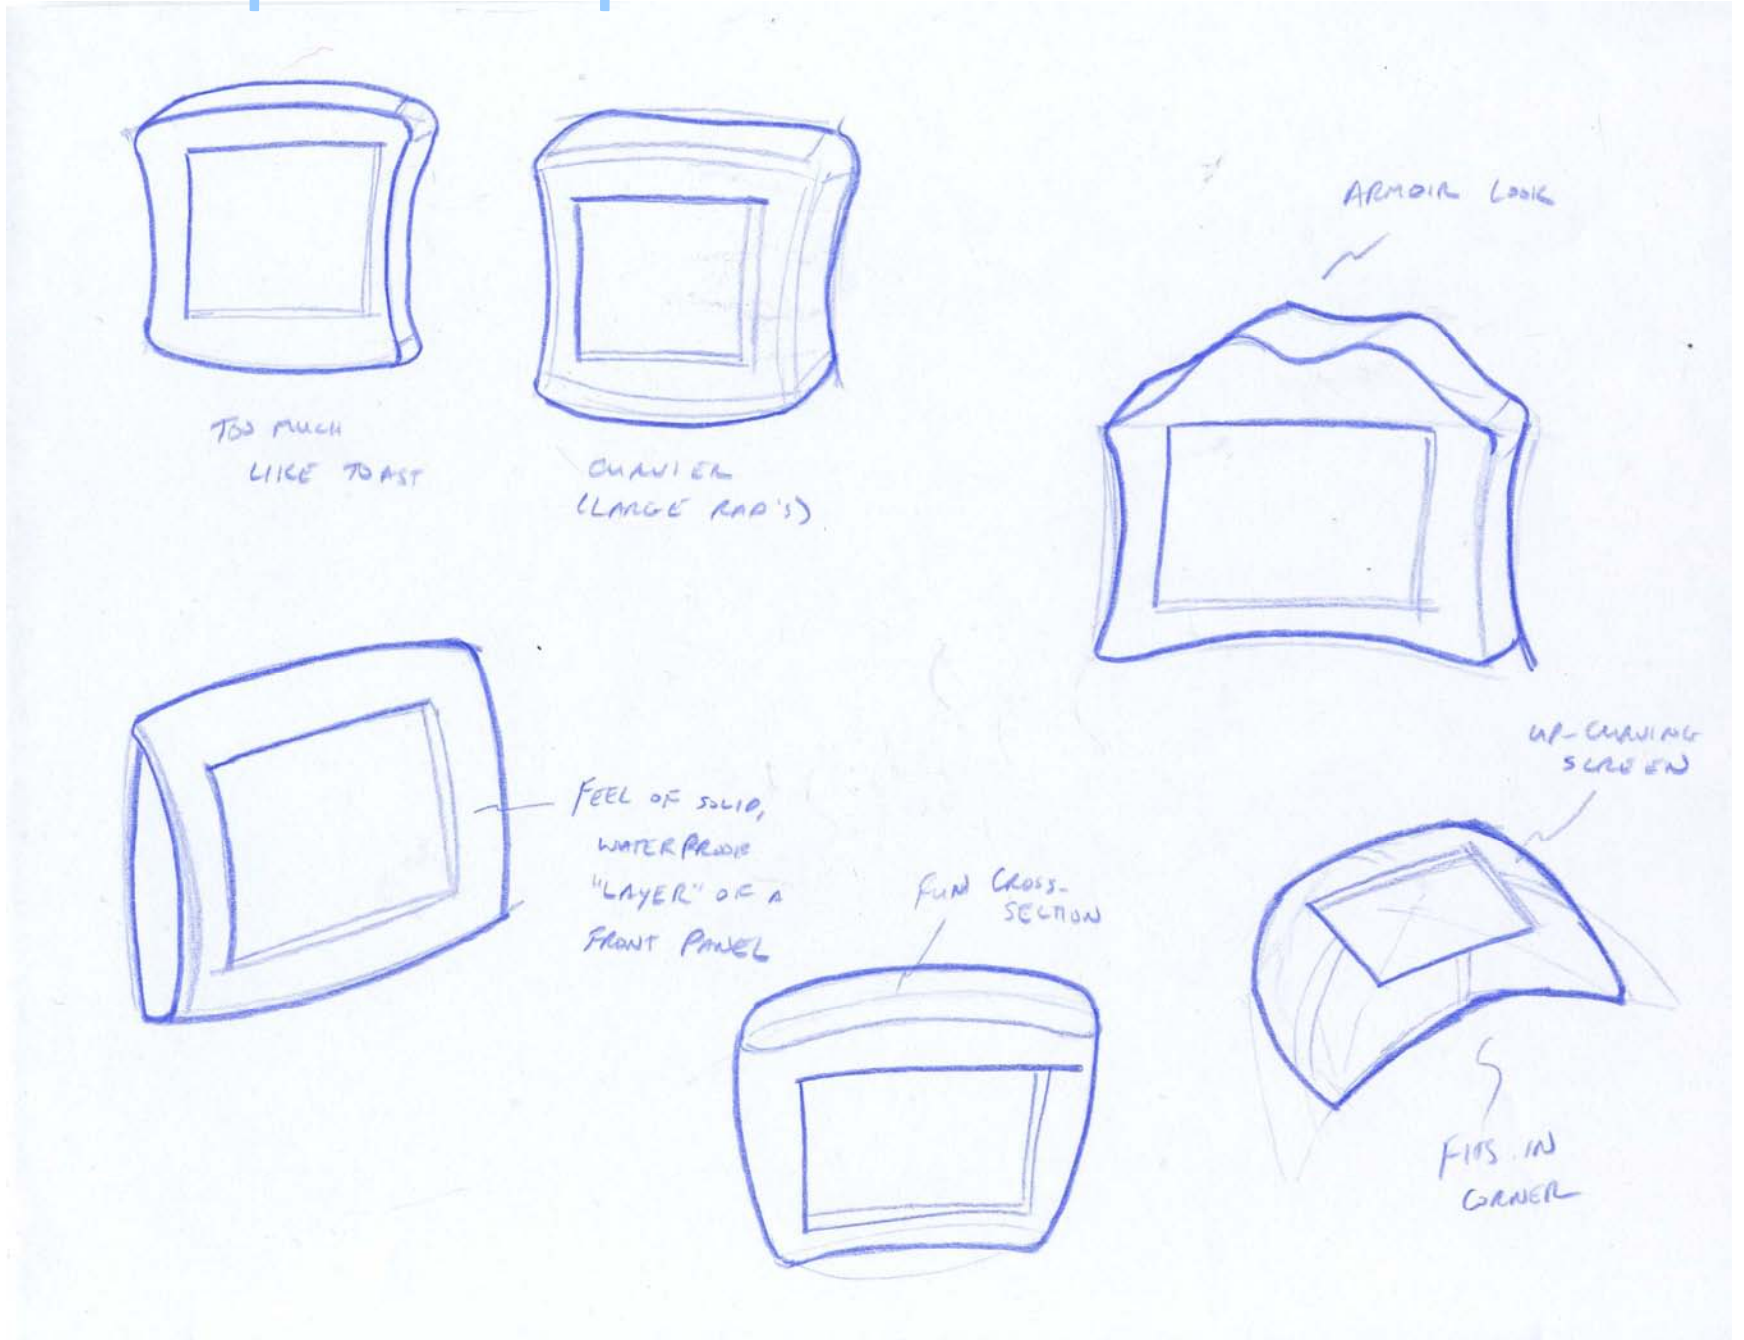

MOUNTING :

- ALSO
- SCREW THRU
 - VELCRO ON
 - MAGNET STRIP

DESK HINGE :

Screen Shapes Concepts

Continued Screen Shapes

Design-a-Screen Sticker Concept

Fun Screen Concepts

Mickey