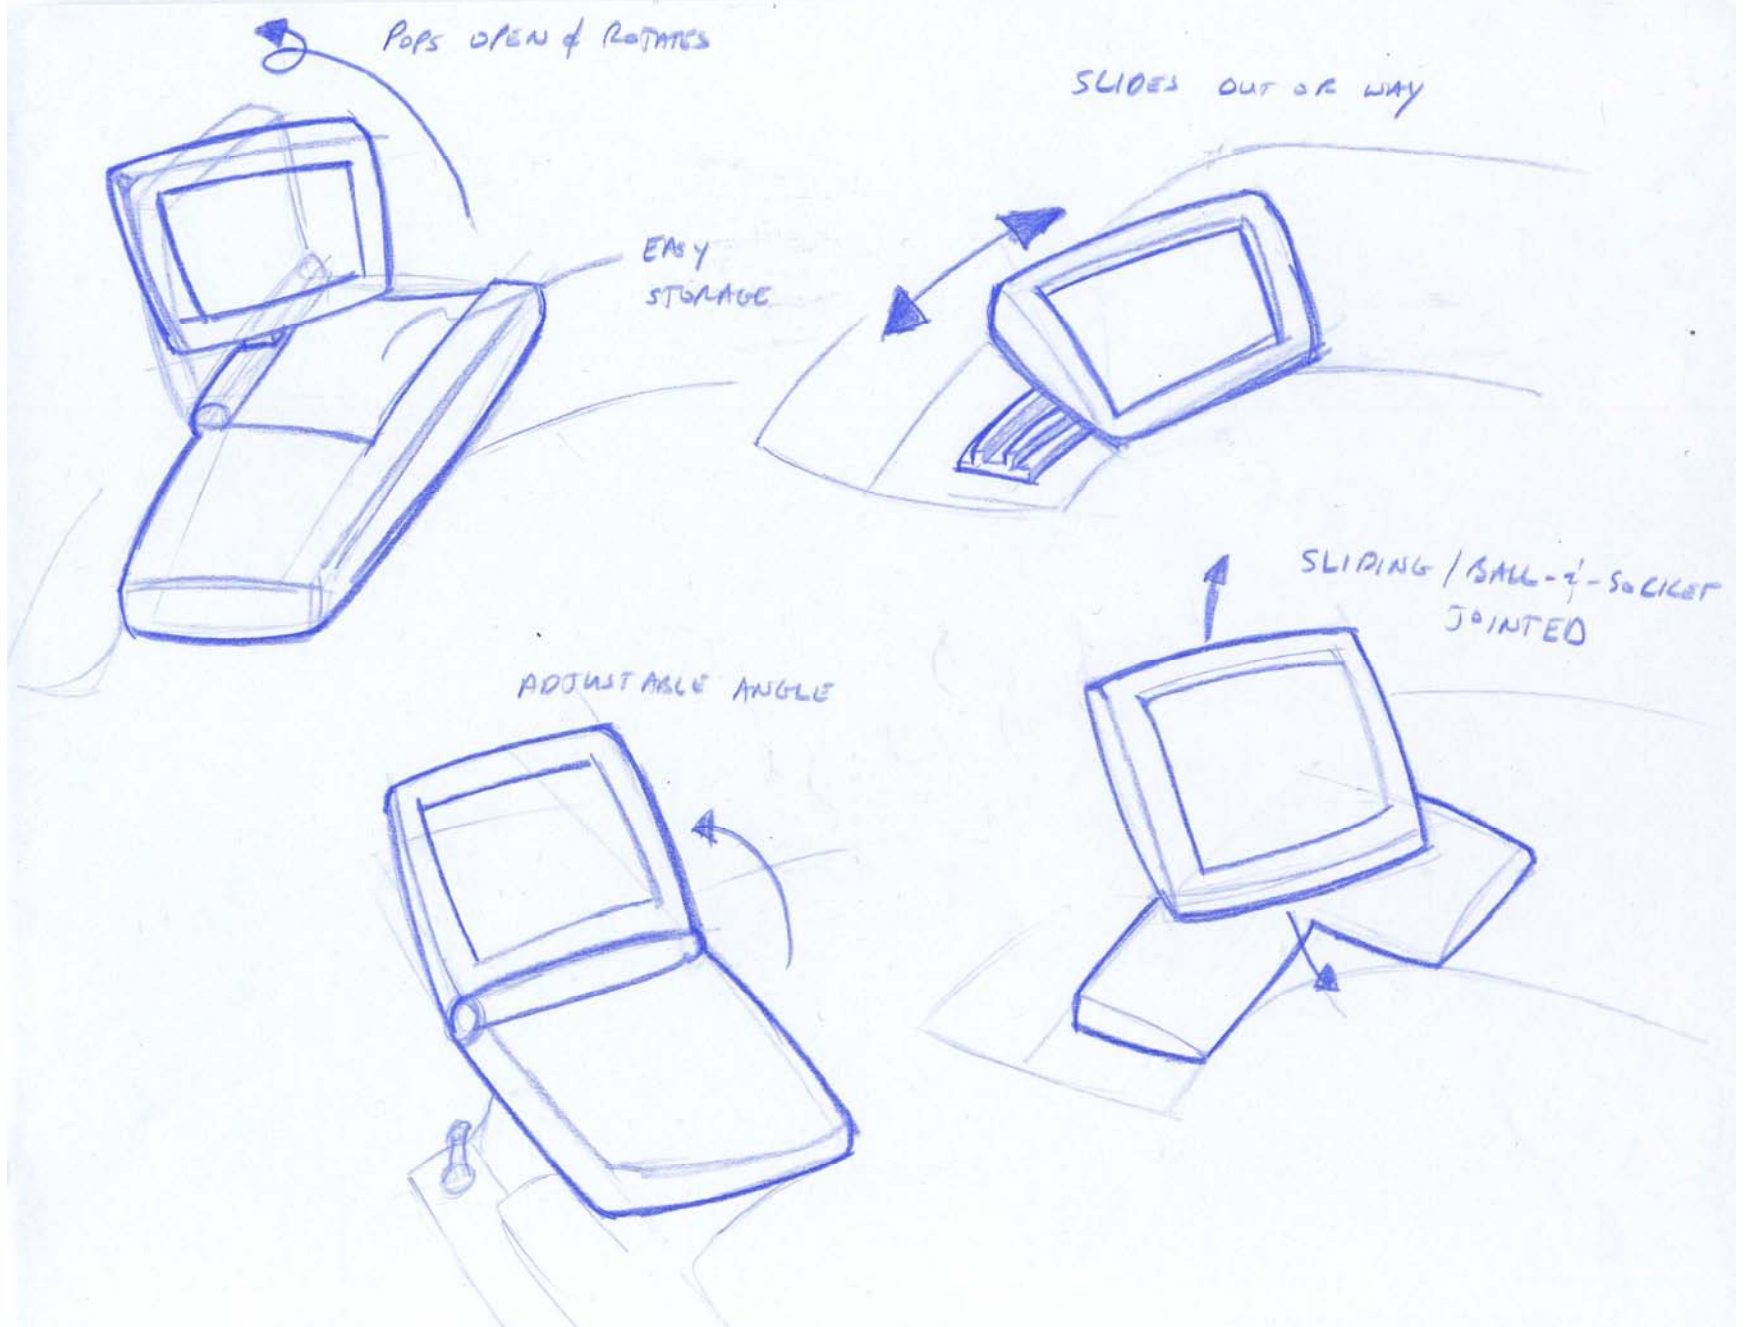

Screen Motion Concepts