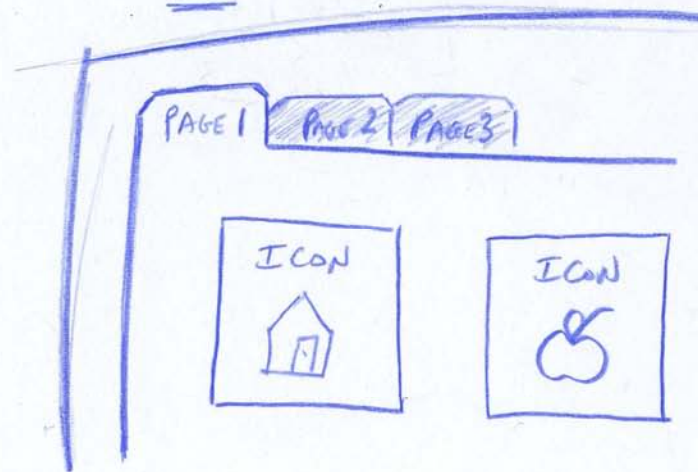

Concept Generation #1

GUI & Screen Initial Concepts

ARC Communication Board Group
Assistive Technology Track

Wheelchair Tray Dimensions

GUI Concepts

L-SCREEN

TAB SCREEN

FAST BUTTONS

WINDOW-BASED

Navigation Concepts

ARROW:

BUTTON:

SCROLL:

PAGES:

TABS:

Button Concepts

MOUNTING :

- ALSO
- SCREW THRU
 - VELCRO ON
 - MAGNET STRIP

DESK HINGE :

Screen Shapes Concepts

Continued Screen Shapes

Design-a-Screen Sticker Concept

Fun Screen Concepts

Mickey