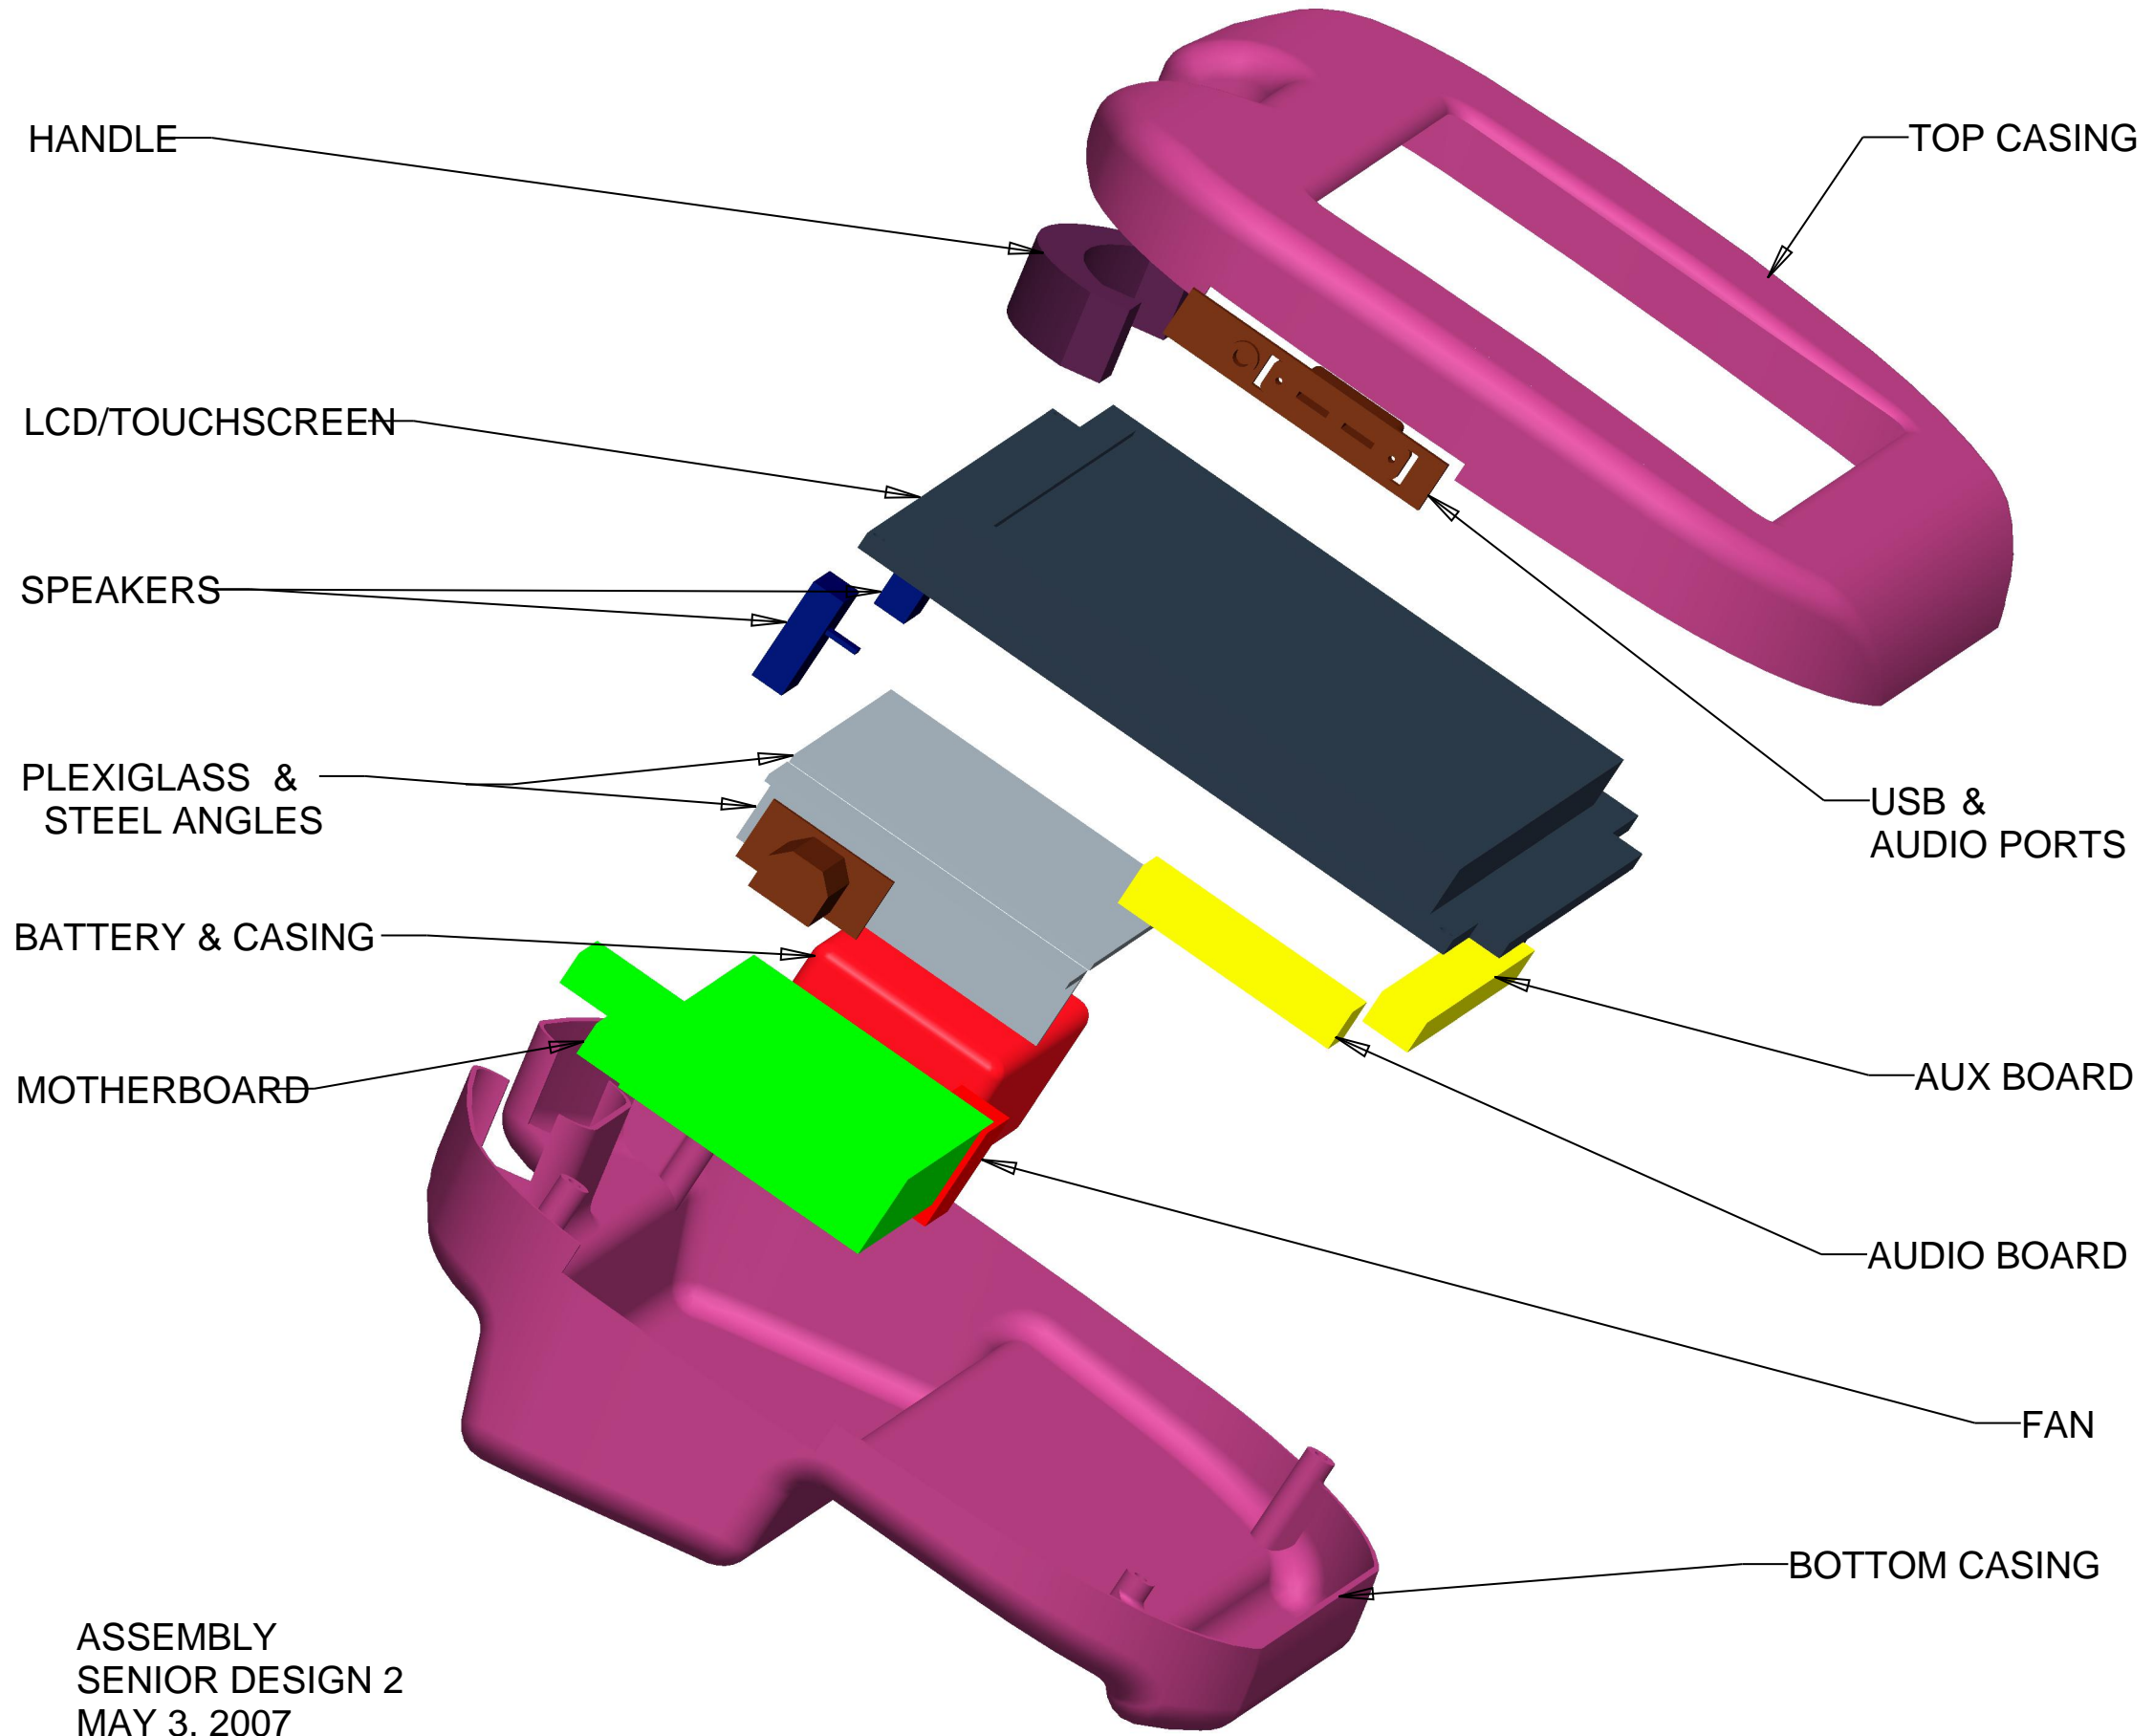

EXPLODED VIEW

ASSEMBLY
SENIOR DESIGN 2
MAY 3, 2007
SCALE = 2:5