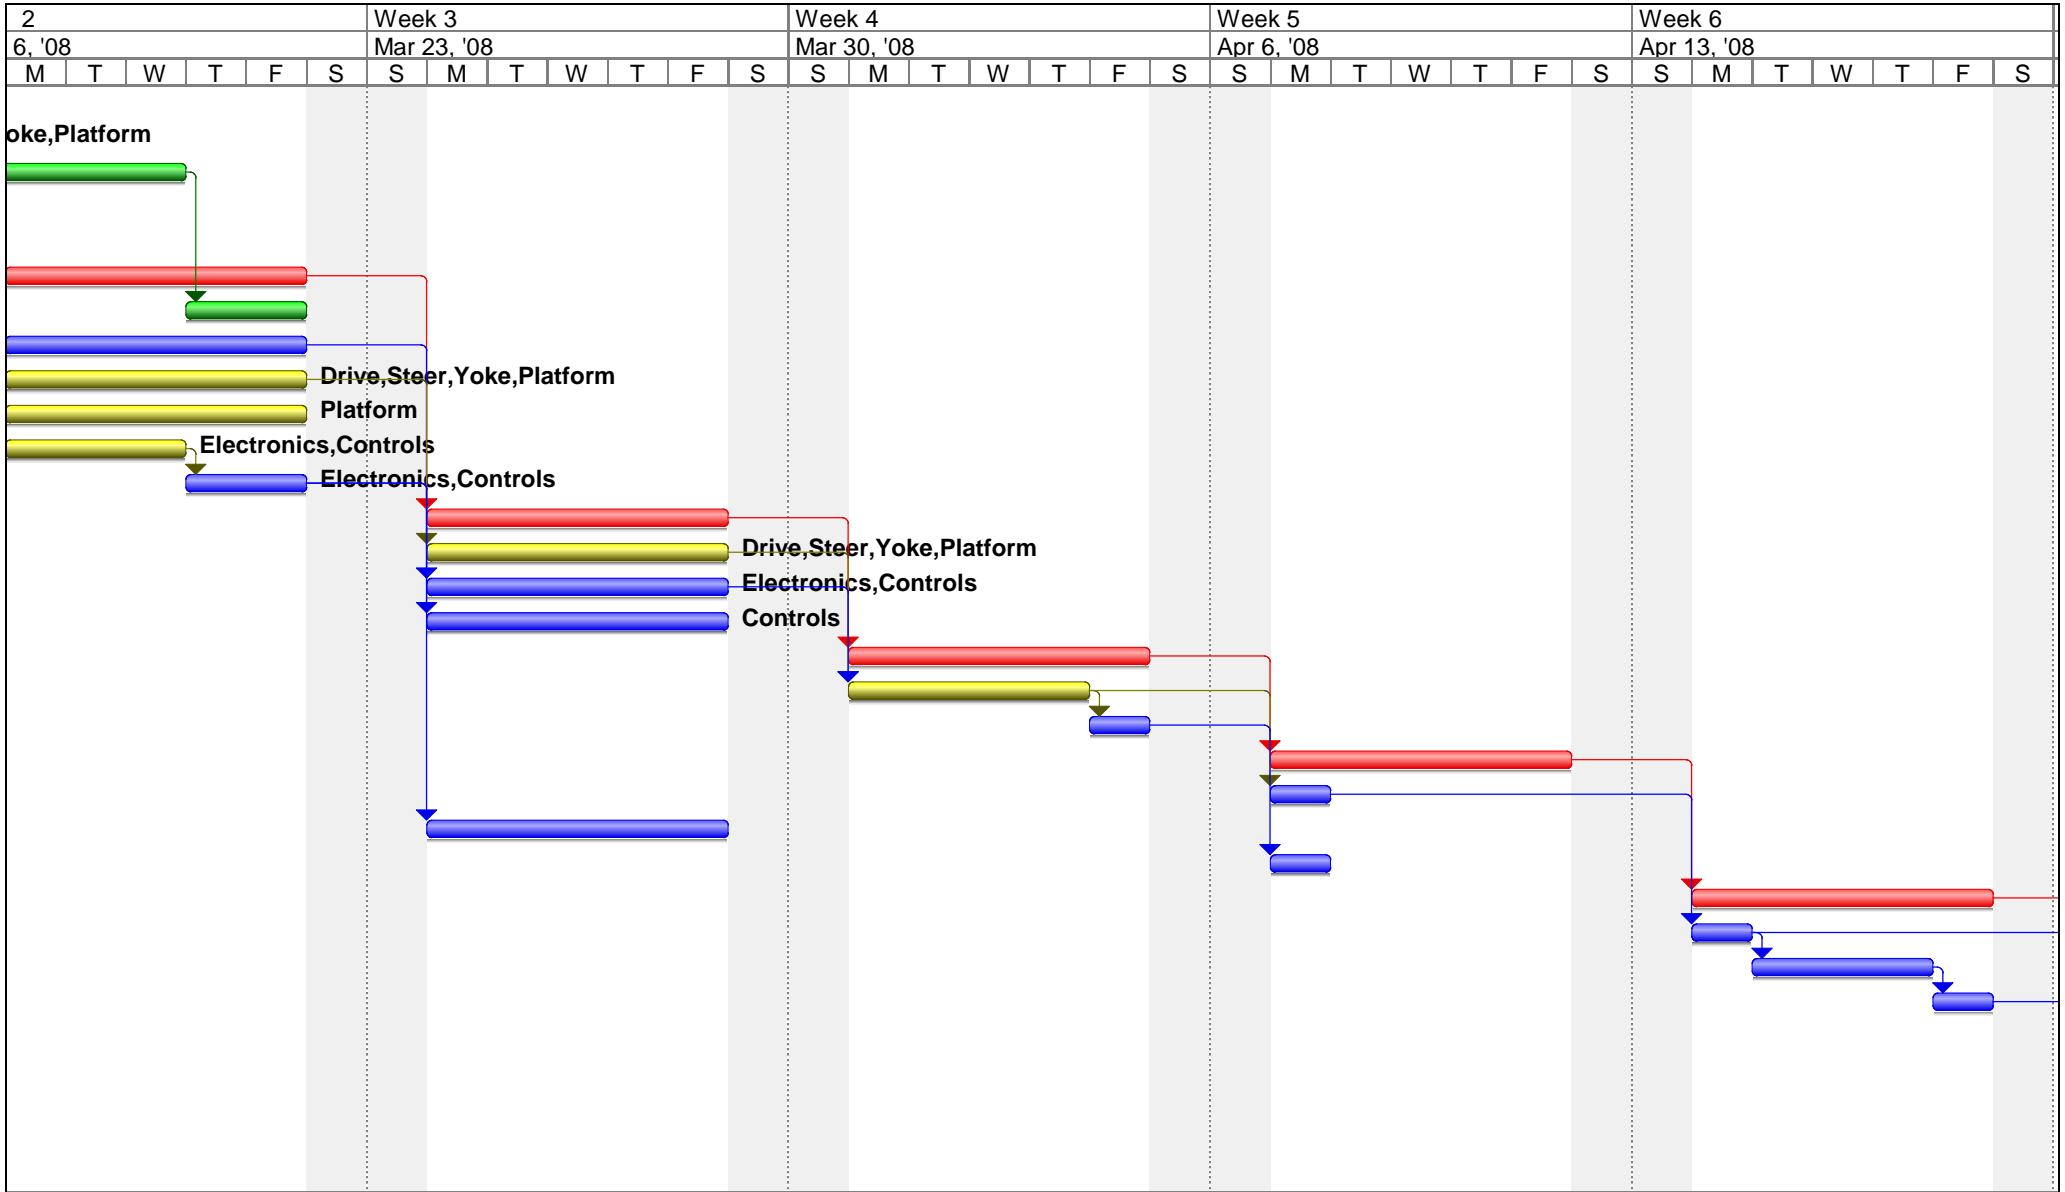

Project: MSD_II_Schedule.mpp Date: Tue 2/26/08	Task		Milestone		External Tasks	
	Split		Summary		External Milestone	
	Progress		Project Summary		Deadline	

ID	Task Name	Duration	Start	Finish	Predecessors	Resource Names	Week 1							Week 2	
							Mar 9, '08							Mar 16, '08	
							S	M	T	W	T	F	S	S	M
31	Week 8	5 days	Mon 4/28/08	Fri 5/2/08	27										
34	75% Technical Paper due	1 day?	Fri 5/2/08	Fri 5/2/08	56										
47	"Writing Good Conference Papers" Workshop	1 day?	Fri 5/2/08	Fri 5/2/08											
36	Functional & Performance Review	1 day?	Fri 5/2/08	Fri 5/2/08	32										
37	Prepare Poster	9 days?	Mon 4/28/08	Thu 5/8/08											
35	Week 9	5 days	Mon 5/5/08	Fri 5/9/08	31										
48	Posters due	1 day?	Fri 5/9/08	Fri 5/9/08	37										
40	Build remaining MMs	5 days?	Mon 5/5/08	Fri 5/9/08	29										
41	Complete Technical Paper	1 day?	Fri 5/9/08	Fri 5/9/08	34										
42	Prepare for Presentation	9 days?	Mon 5/5/08	Thu 5/15/08											
39	Week 10	5 days	Mon 5/12/08	Fri 5/16/08	35										
43	Evaluate Completion of Design Documentation	2 days?	Mon 5/12/08	Tue 5/13/08											
44	Complete Detailed Documentation of Project	1 day?	Wed 5/14/08	Wed 5/14/08	43										
45	Objective Evaluation of Project Success and Failure	4 days?	Mon 5/12/08	Thu 5/15/08											
57	Prepare "RP1 Tutorial" Recommendations for Future	1 day?	Fri 5/16/08	Fri 5/16/08	45										
49	Project Presentation	1 day?	Fri 5/16/08	Fri 5/16/08	42										
50	Poster Session	1 day?	Fri 5/16/08	Fri 5/16/08	48										
46	Finals Week	4 days	Mon 5/19/08	Thu 5/22/08	39										
58	Organize Design History on EDGE	3 days?	Mon 5/19/08	Wed 5/21/08											

Project: MSD_II_Schedule.mpp
Date: Tue 2/26/08

Task		Milestone		External Tasks	
Split		Summary		External Milestone	
Progress		Project Summary		Deadline	

Project: MSD_II_Schedule.mpp Date: Tue 2/26/08	Task		Milestone		External Tasks	
	Split		Summary		External Milestone	
	Progress		Project Summary		Deadline	