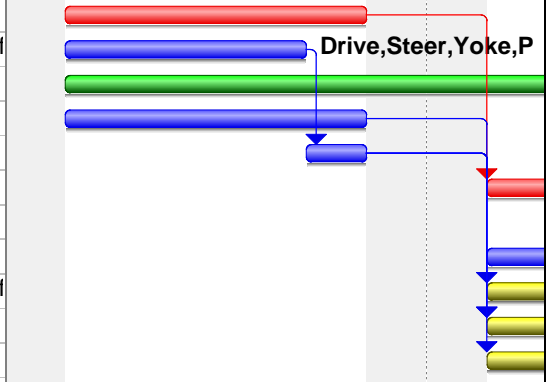

Project: MSD_II_Schedule.mpp Date: Tue 2/26/08	Task		Milestone		External Tasks	
	Split		Summary		External Milestone	
	Progress		Project Summary		Deadline	

ID	Task Name	Duration	Start	Finish	Predecessors	Resource Names	Week 1							Week 2	
							Mar 9, '08							Mar 16, '08	
							S	M	T	W	T	F	S	S	M
31	Week 8	5 days	Mon 4/28/08	Fri 5/2/08	27										
34	75% Technical Paper due	1 day?	Fri 5/2/08	Fri 5/2/08	56										
47	"Writing Good Conference Papers" Workshop	1 day?	Fri 5/2/08	Fri 5/2/08											
36	Functional & Performance Review	1 day?	Fri 5/2/08	Fri 5/2/08	32										
37	Prepare Poster	9 days?	Mon 4/28/08	Thu 5/8/08											
35	Week 9	5 days	Mon 5/5/08	Fri 5/9/08	31										
48	Posters due	1 day?	Fri 5/9/08	Fri 5/9/08	37										
40	Build remaining MMs	5 days?	Mon 5/5/08	Fri 5/9/08	29										
41	Complete Technical Paper	1 day?	Fri 5/9/08	Fri 5/9/08	34										
42	Prepare for Presentation	9 days?	Mon 5/5/08	Thu 5/15/08											
39	Week 10	5 days	Mon 5/12/08	Fri 5/16/08	35										
43	Evaluate Completion of Design Documentation	2 days?	Mon 5/12/08	Tue 5/13/08											
44	Complete Detailed Documentation of Project	1 day?	Wed 5/14/08	Wed 5/14/08	43										
45	Objective Evaluation of Project Success and Failure	4 days?	Mon 5/12/08	Thu 5/15/08											
57	Prepare "RP1 Tutorial" Recommendations for Future	1 day?	Fri 5/16/08	Fri 5/16/08	45										
49	Project Presentation	1 day?	Fri 5/16/08	Fri 5/16/08	42										
50	Poster Session	1 day?	Fri 5/16/08	Fri 5/16/08	48										
46	Finals Week	4 days	Mon 5/19/08	Thu 5/22/08	39										
58	Organize Design History on EDGE	3 days?	Mon 5/19/08	Wed 5/21/08											