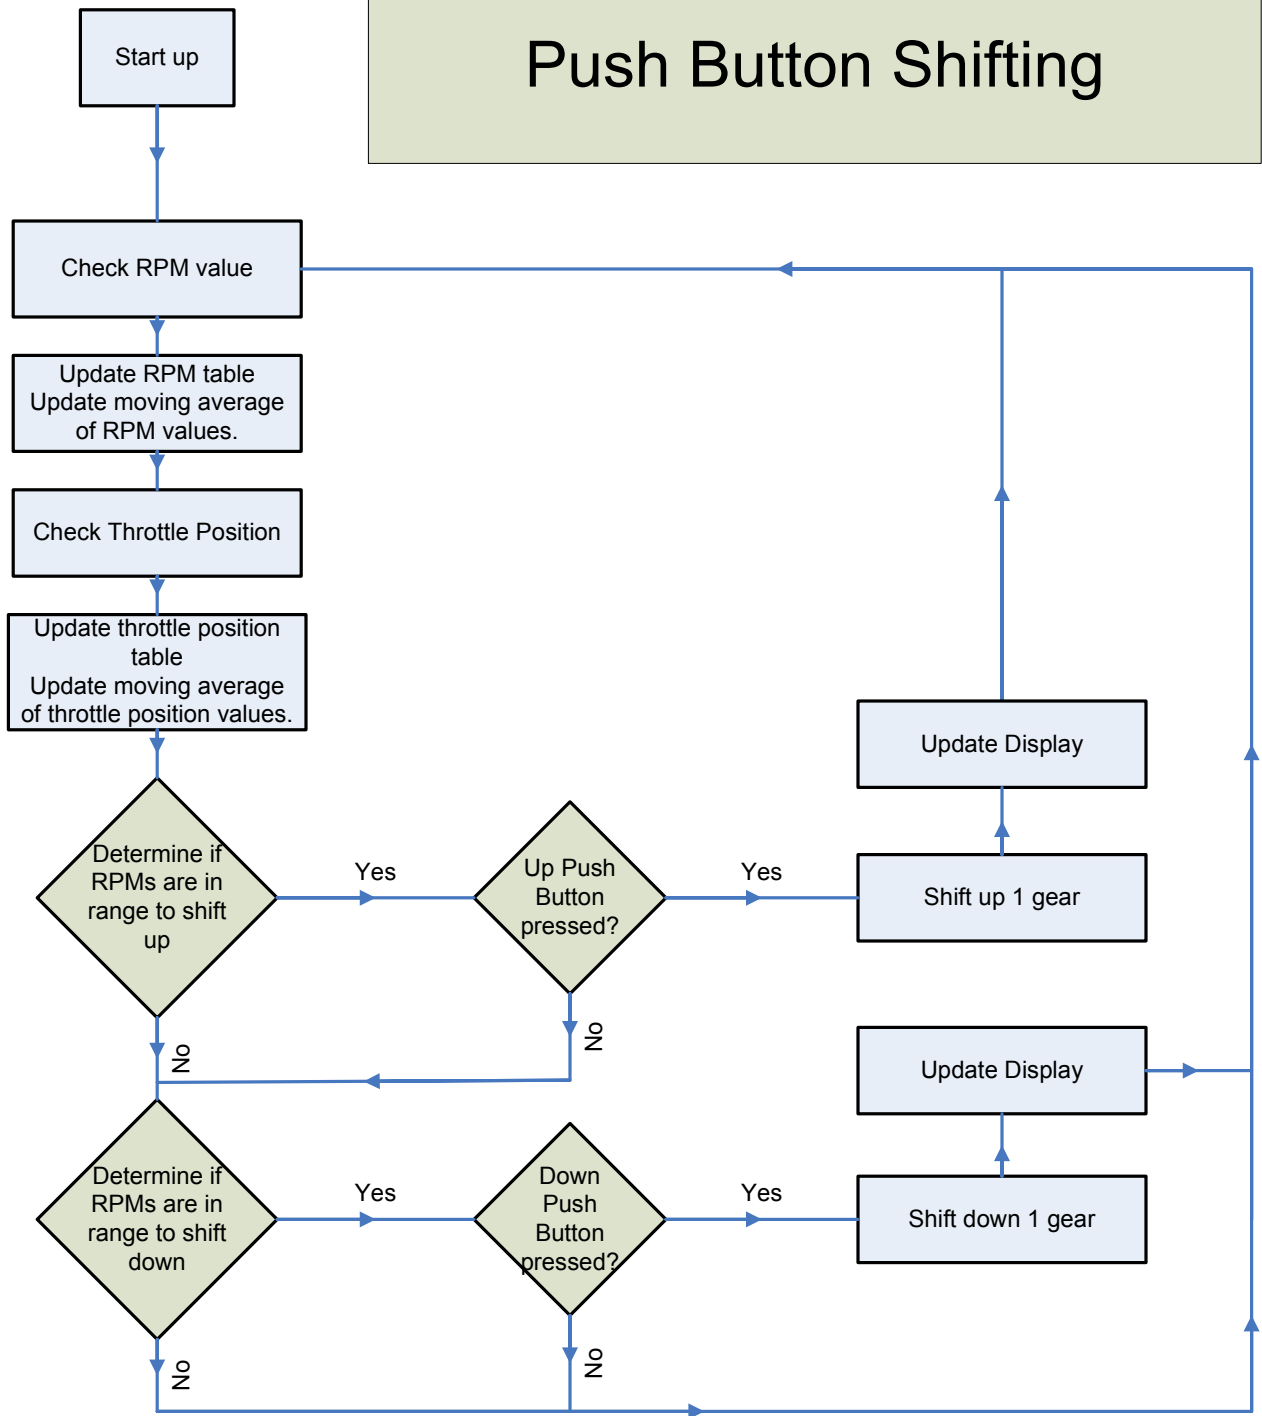

Push Button Shifting

Gear	Frist	Second	Thrid	Forth	Fifth
Min. RPM value for Up shifting	3000	3000	3000	3000	NA
Max. RPM value for down shifting	NA	7000	7300	7600	7600