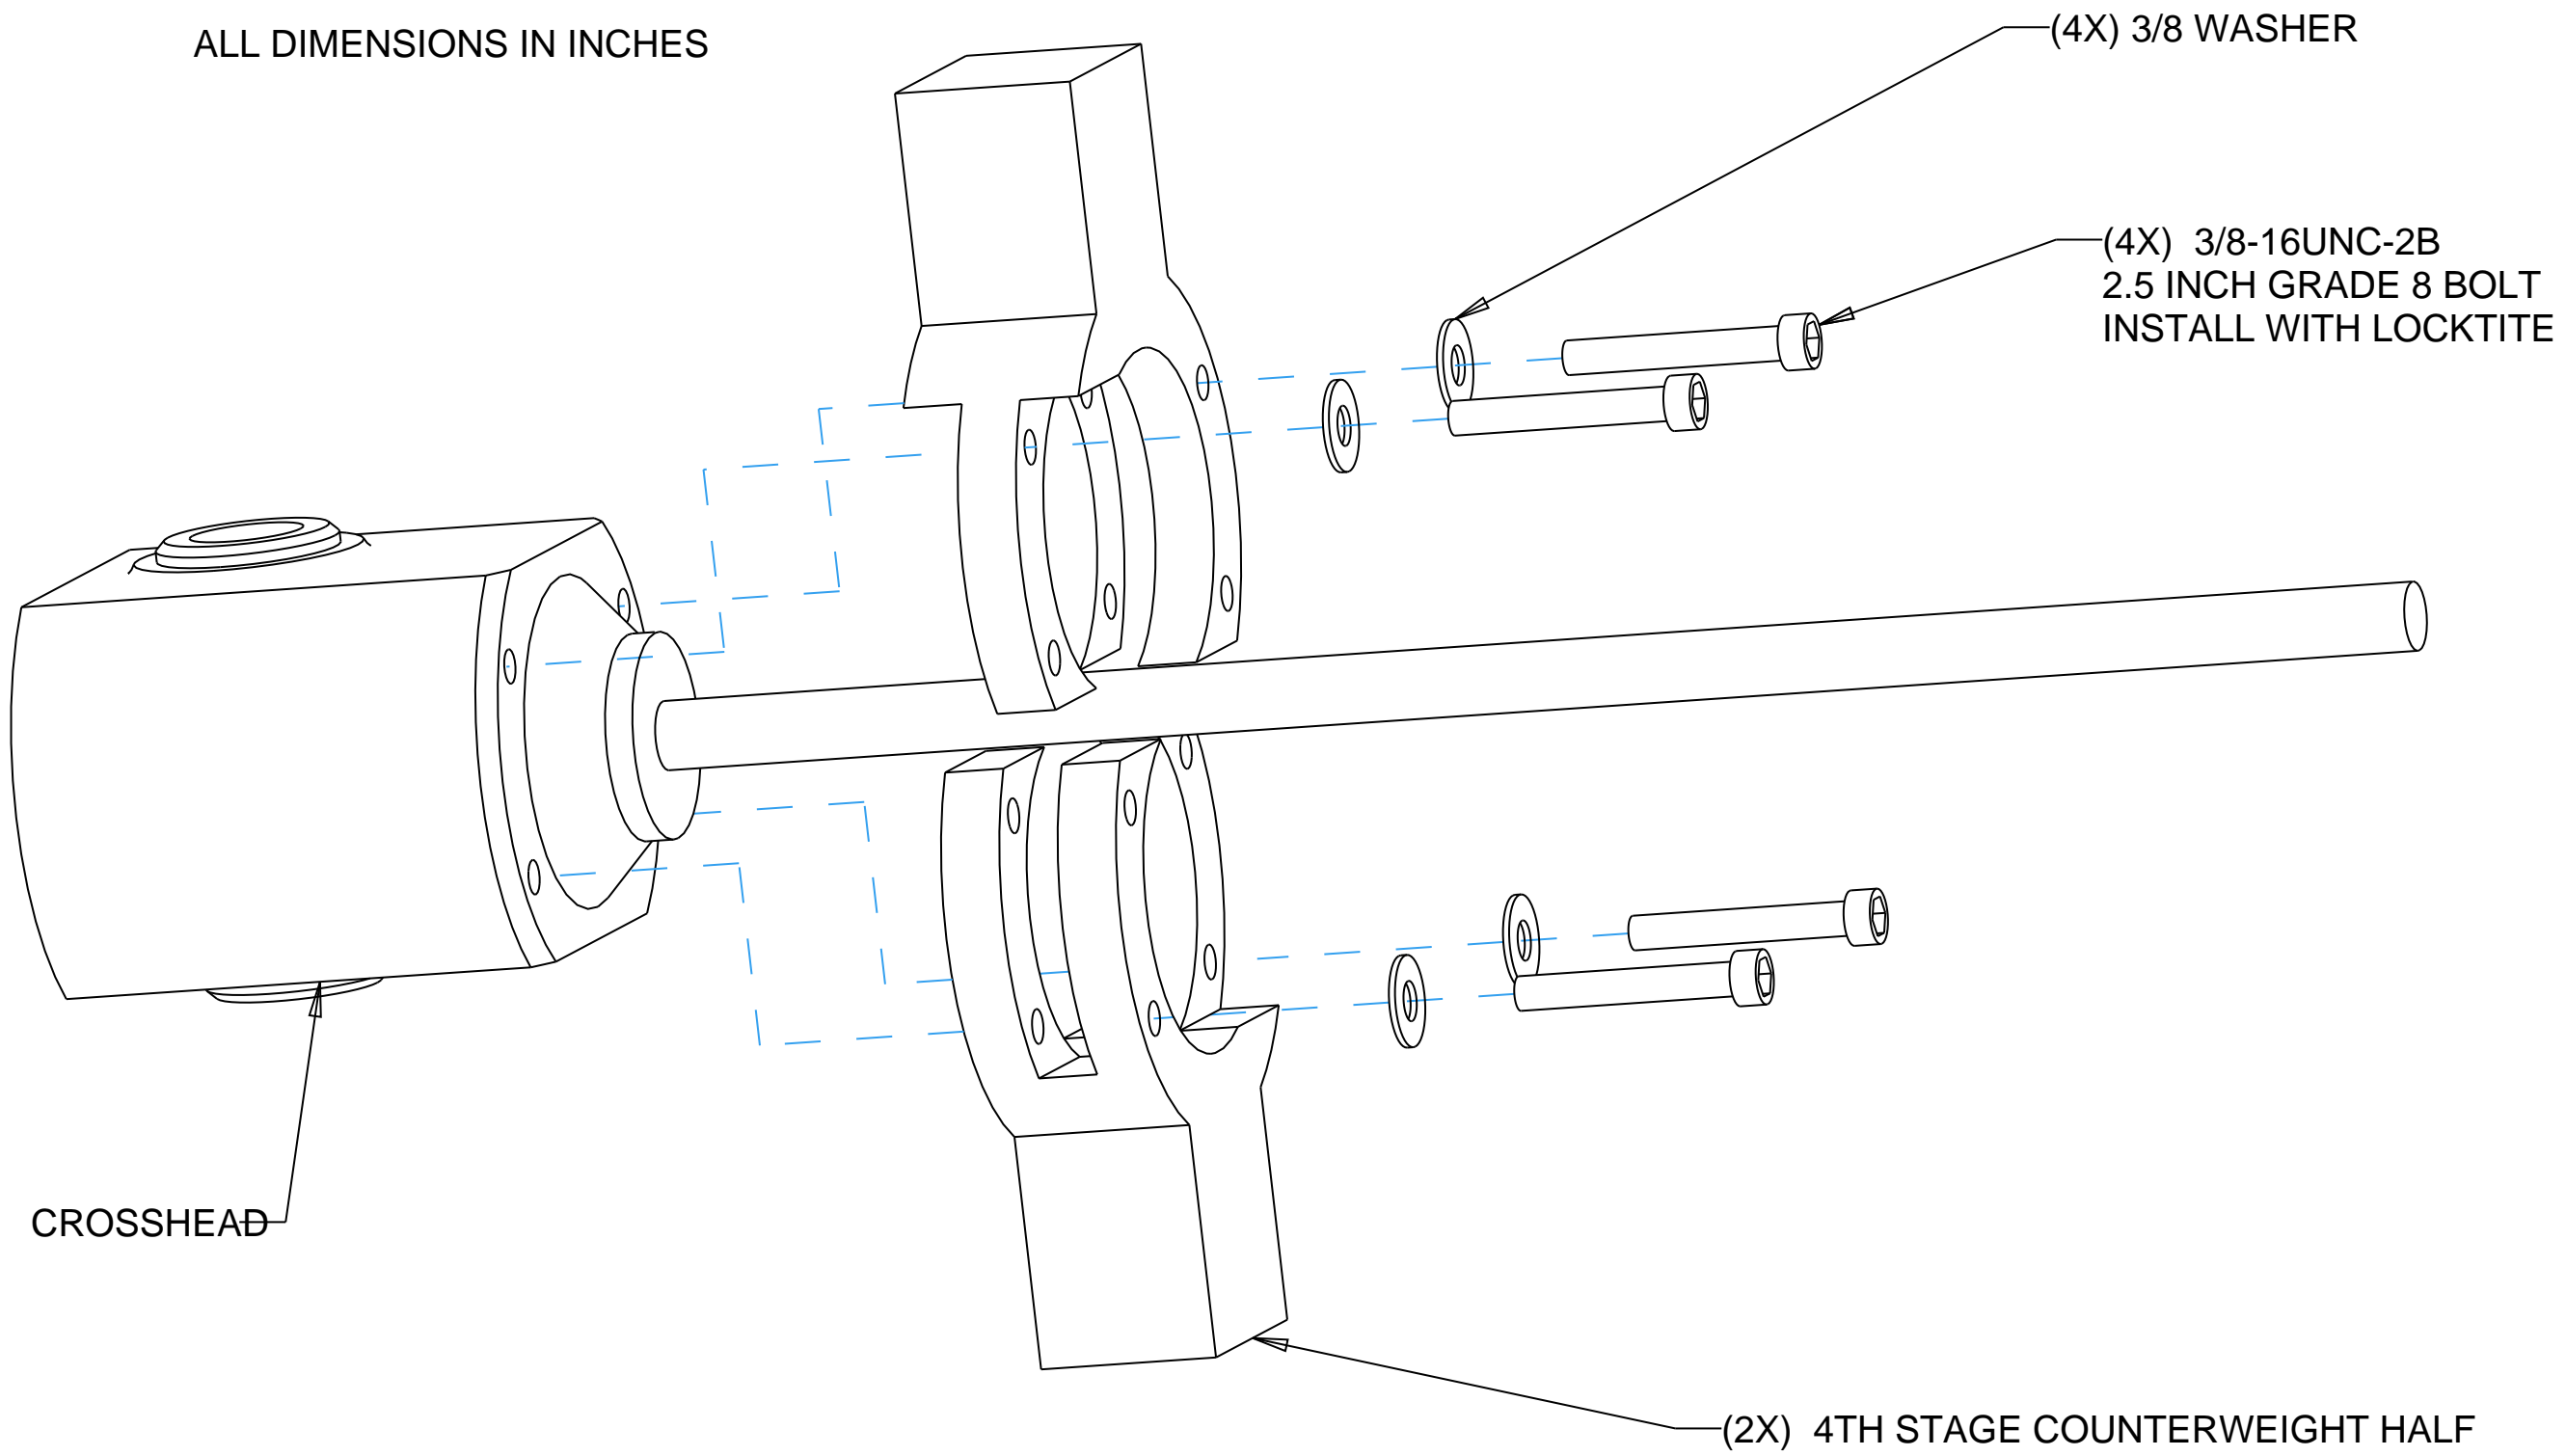

ALL DIMENSIONS IN INCHES

CROSSHEAD

(4X) 3/8 WASHER

(4X) 3/8-16UNC-2B
2.5 INCH GRADE 8 BOLT
INSTALL WITH LOCKTITE

(2X) 4TH STAGE COUNTERWEIGHT HALF

R·I·T

P08452

4TH STAGE COUNTERWEIGHT ASSM

SCALE: 0.5

06-May-08

DRAWN BY: D.RIGOLO

SHEET: 1 / 1