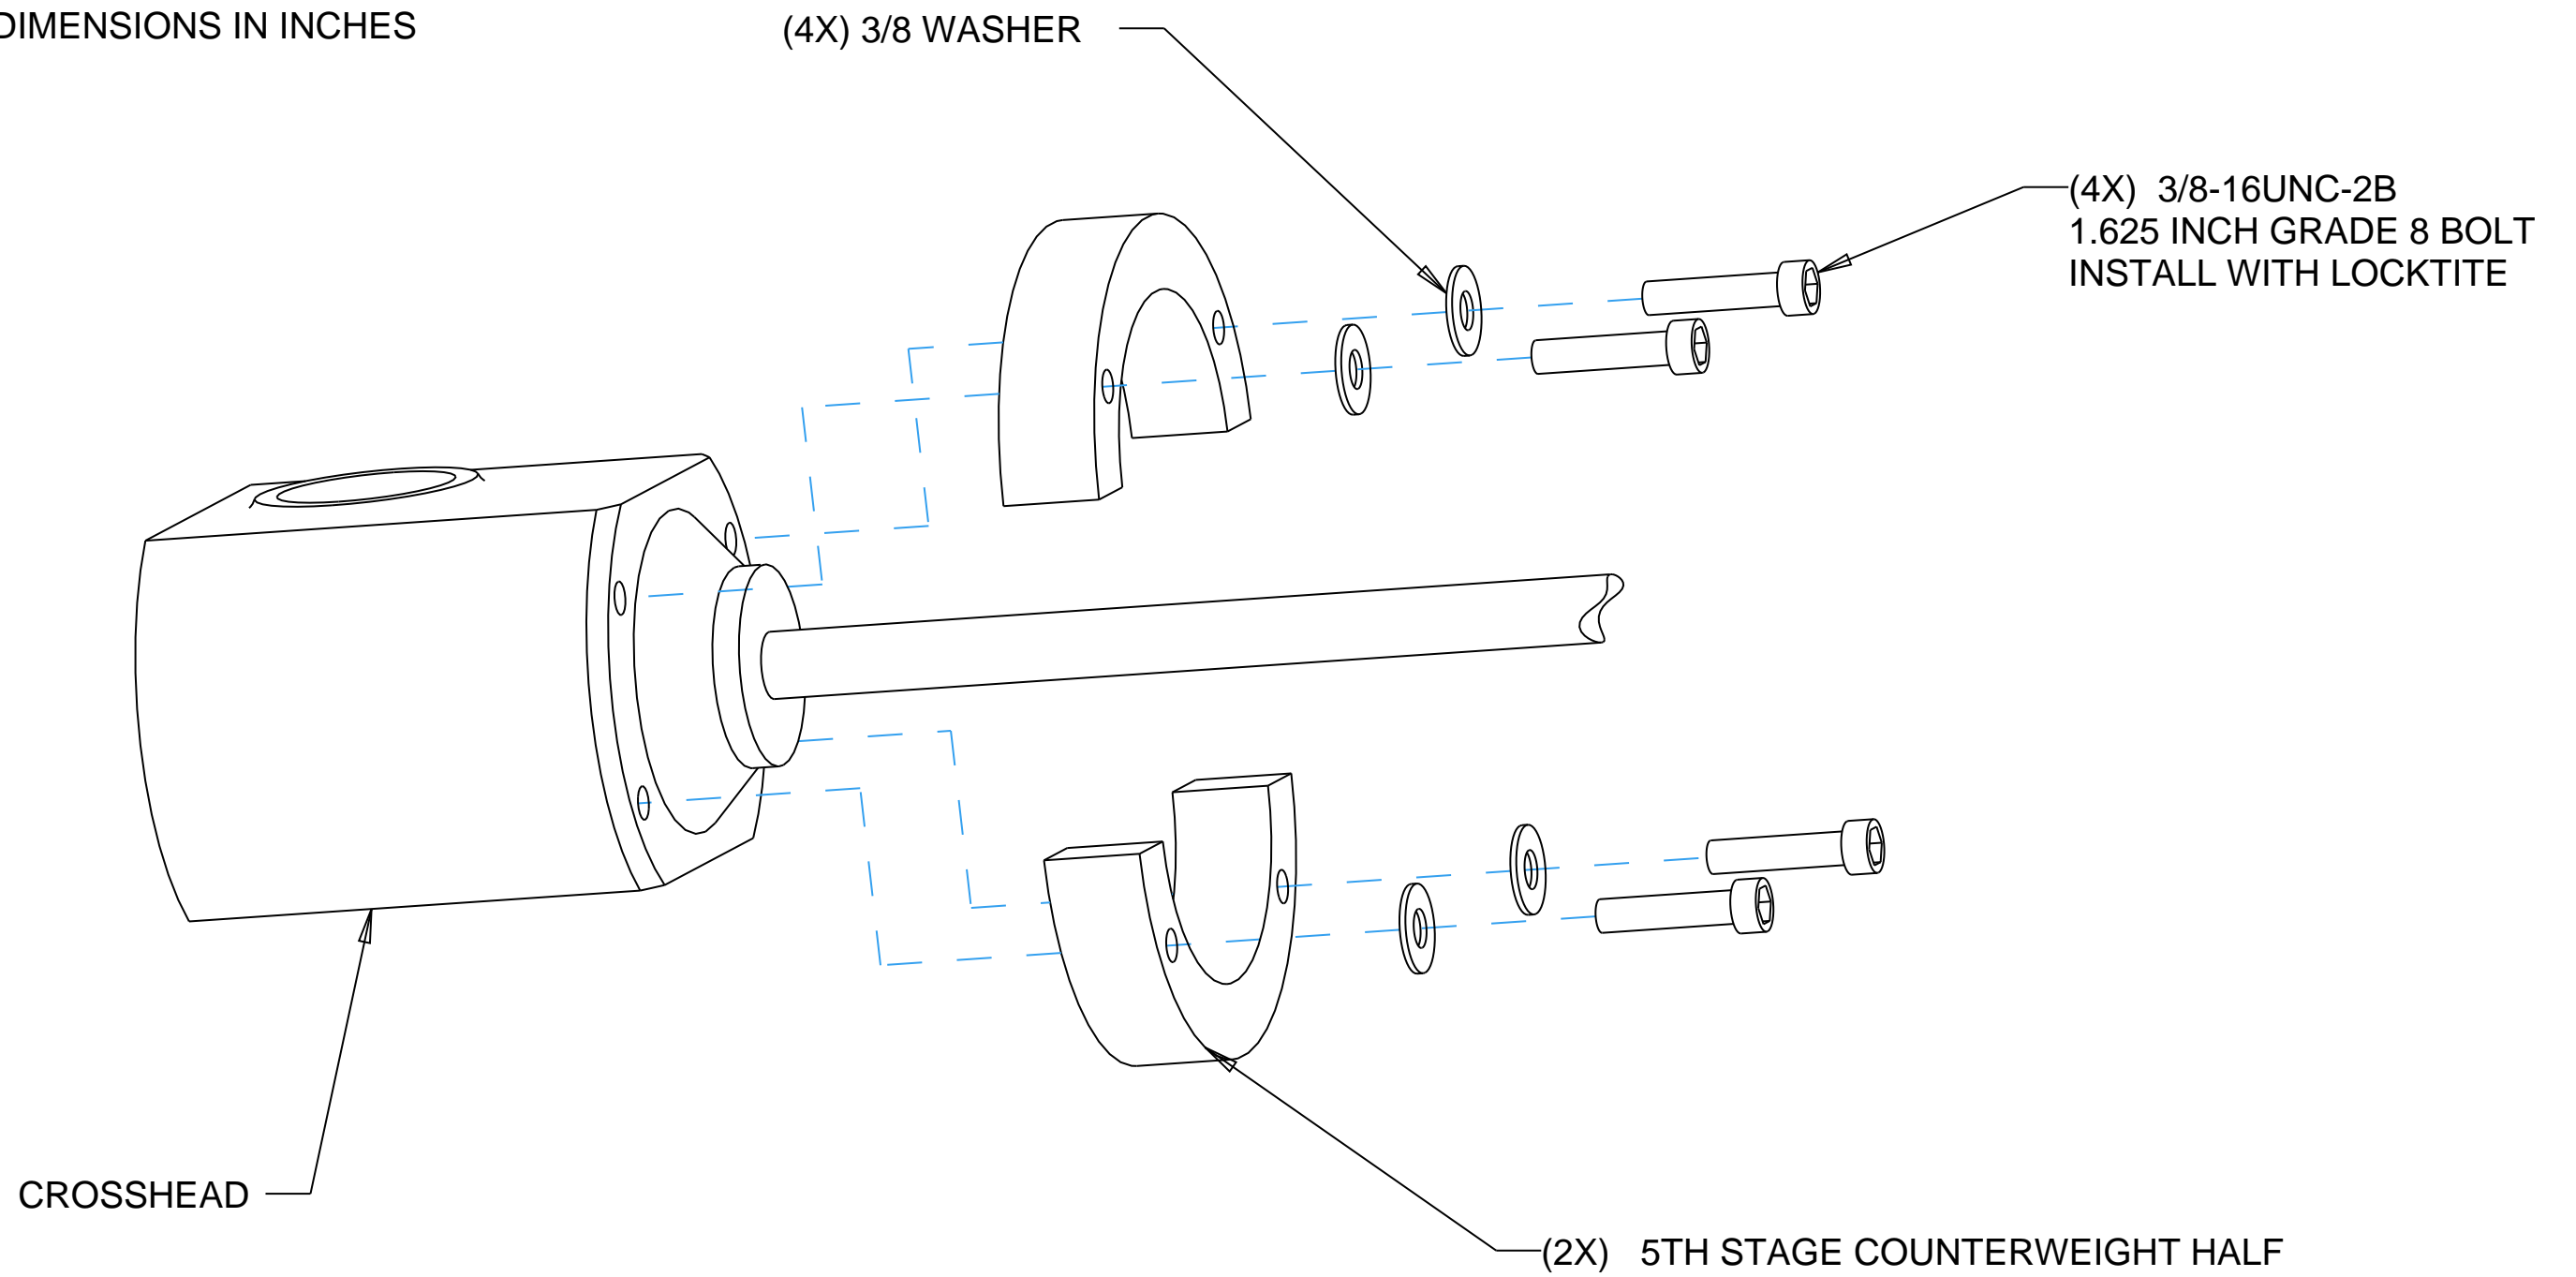

ALL DIMENSIONS IN INCHES

R·I·T	P08452	5TH STAGE COUNTERWEIGHT ASSM	
SCALE: 0.5	06-May-08	DRAWN BY: D.RIGOLO	SHEET: 1 / 1