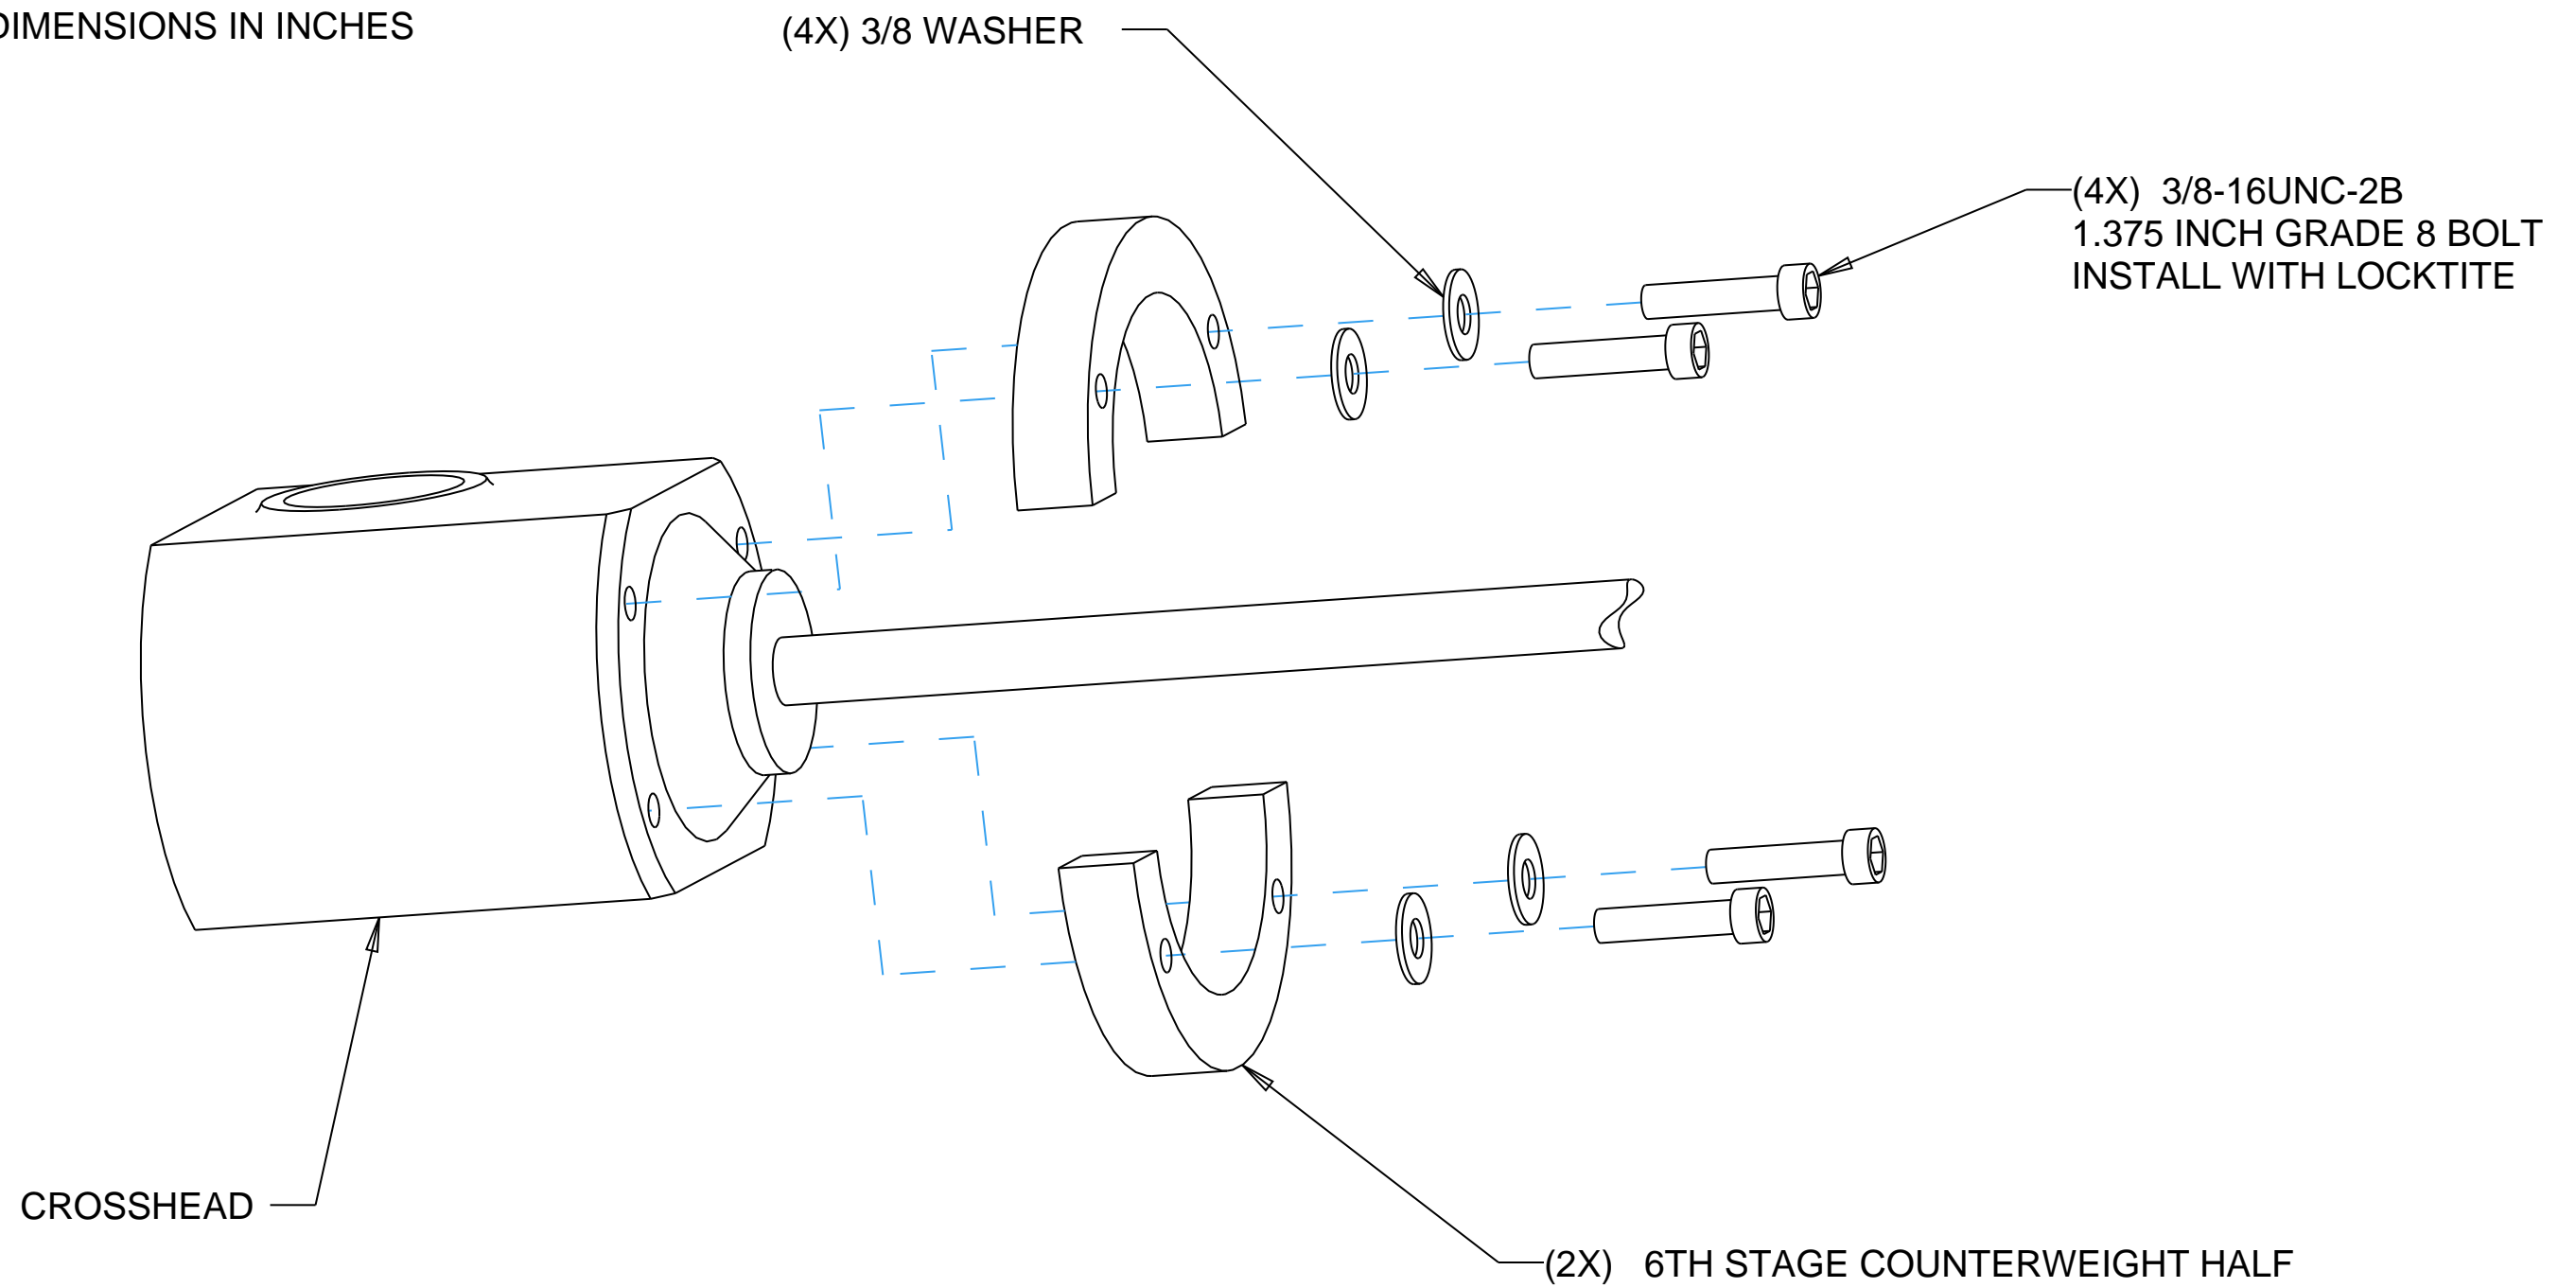

ALL DIMENSIONS IN INCHES

R·I·T

P08452

6TH STAGE COUNTERWEIGHT ASSM

SCALE: 0.5

06-May-08

DRAWN BY: D.RIGOLO

SHEET: 1 / 1