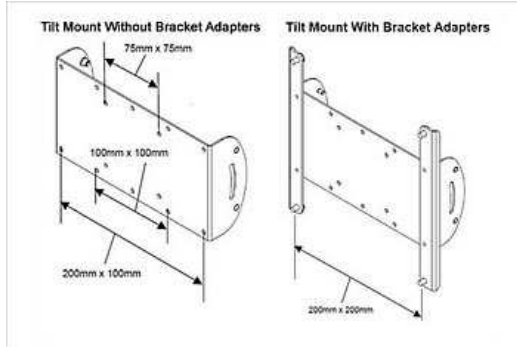

[+] [Enlarge Image](#)

[BACK TO TOP](#)

Shipping Information:

Products under a certain weight will be shipped by UPS, FEDEX, DHL or USPS. For many of the smaller items that we sell, these companies will provide the fastest and safest way to deliver your order. In most cases, our order will arrive between 1 and 6 business days (1 to 10 business days for USPS) after it ships.

The Simple TV Stand Store does not require a signature for small parcel deliveries. However, signing for your delivery might be standard policy for the courier company. To ensure that they will leave your parcel without you having to sign for it, leave a note instructing the driver to deliver your package "No Signature Required." You should also include your name and tracking number with this note.

* In certain circumstances, this product be may delivered via an alternative shipping method at no additional expense to you.

Reference Information:

ICC10002

Company Info

- [About Us](#)
- [Our Pledge](#)
- [Privacy Policy](#)
- [Site Security](#)
- [Terms & Conditions](#)

My Account

- [Login/Register](#)
- [Forgot Your Password?](#)
- [Edit My Account](#)
- [Address Book](#)
- [Order Status](#)

Customer Service

- [Order Status Lookup](#)
- [Shipping Information](#)
- [Returns & Damage](#)
- [Using Your Account](#)
- [Feedback & Suggestions](#)

Useful Information

- [Simple Guides](#)
- [Simple Sales & Savings!](#)
- [Email Preferences](#)
- [Our Stores](#)
- [Sitemap](#)

Contact Us

The Simple Stores, Inc.
535 Albany Street
Second Floor, Left
Boston, MA 02118
(866) 419-6549 (phone)

The Simple TV Mount Store, a division of The Simple Stores, Inc. | 535 Albany Street, Second Floor, Boston MA 02118 | (866) 419-6549 (phone) | Contact Us
Copyright ©2007 - 2008 by The Simple TV Stand Store, a division of The Simple Stores, Inc. All rights reserved.

Phone Orders, Please Mention: 1325766