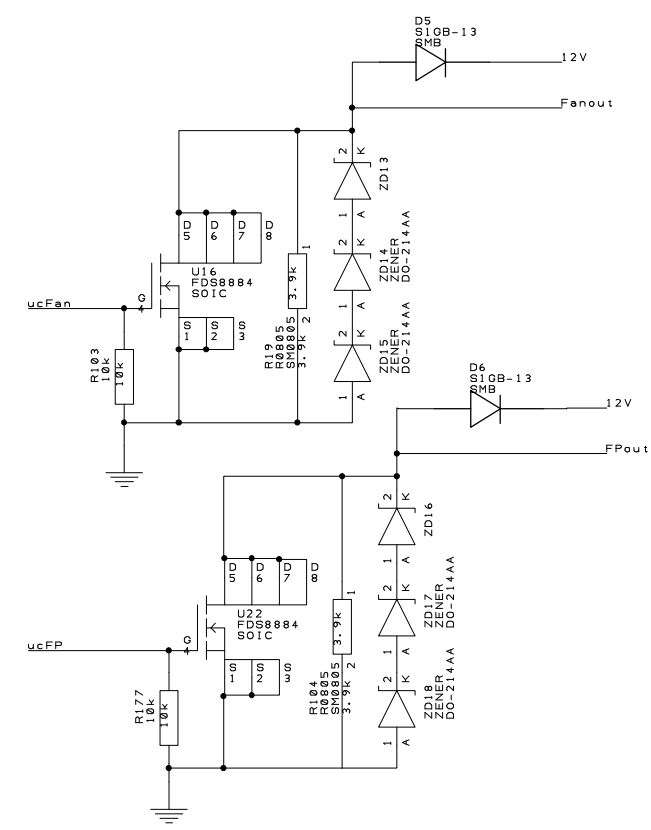

Processing

Fan/Fuel Pump

Voltage Regulation

Fuel Injectors

JTAG / MOTEC

Sensors

Ignition

Extra I/O

O2 Sensor

| | | | | | | | | | | | | | | | | | | | | | | | | | |
|-----|--|--|--|-----|--|--|--|-----|--|--|--|-----|--|--|--|----------|--|--|--|------------|-------|---------------|--------------|-------|--------|
| E | | | | D | | | | C | | | | B | | | | A | | | | Drawn | Check | Projection | Do Not Scale | | |
| Drn | | | | Drn | | | | Drn | | | | Drn | | | | Project | | | | RGJ | | Formula SAE | | | |
| Chk | | | | Chk | | | | Chk | | | | Chk | | | | Title | | | | P09222 ECU | | ECU Rev15.sch | | | |
| | | | | | | | | | | | | | | | | Filename | | | | | | Drawing No. | 15 | Sheet | 1 of 1 |