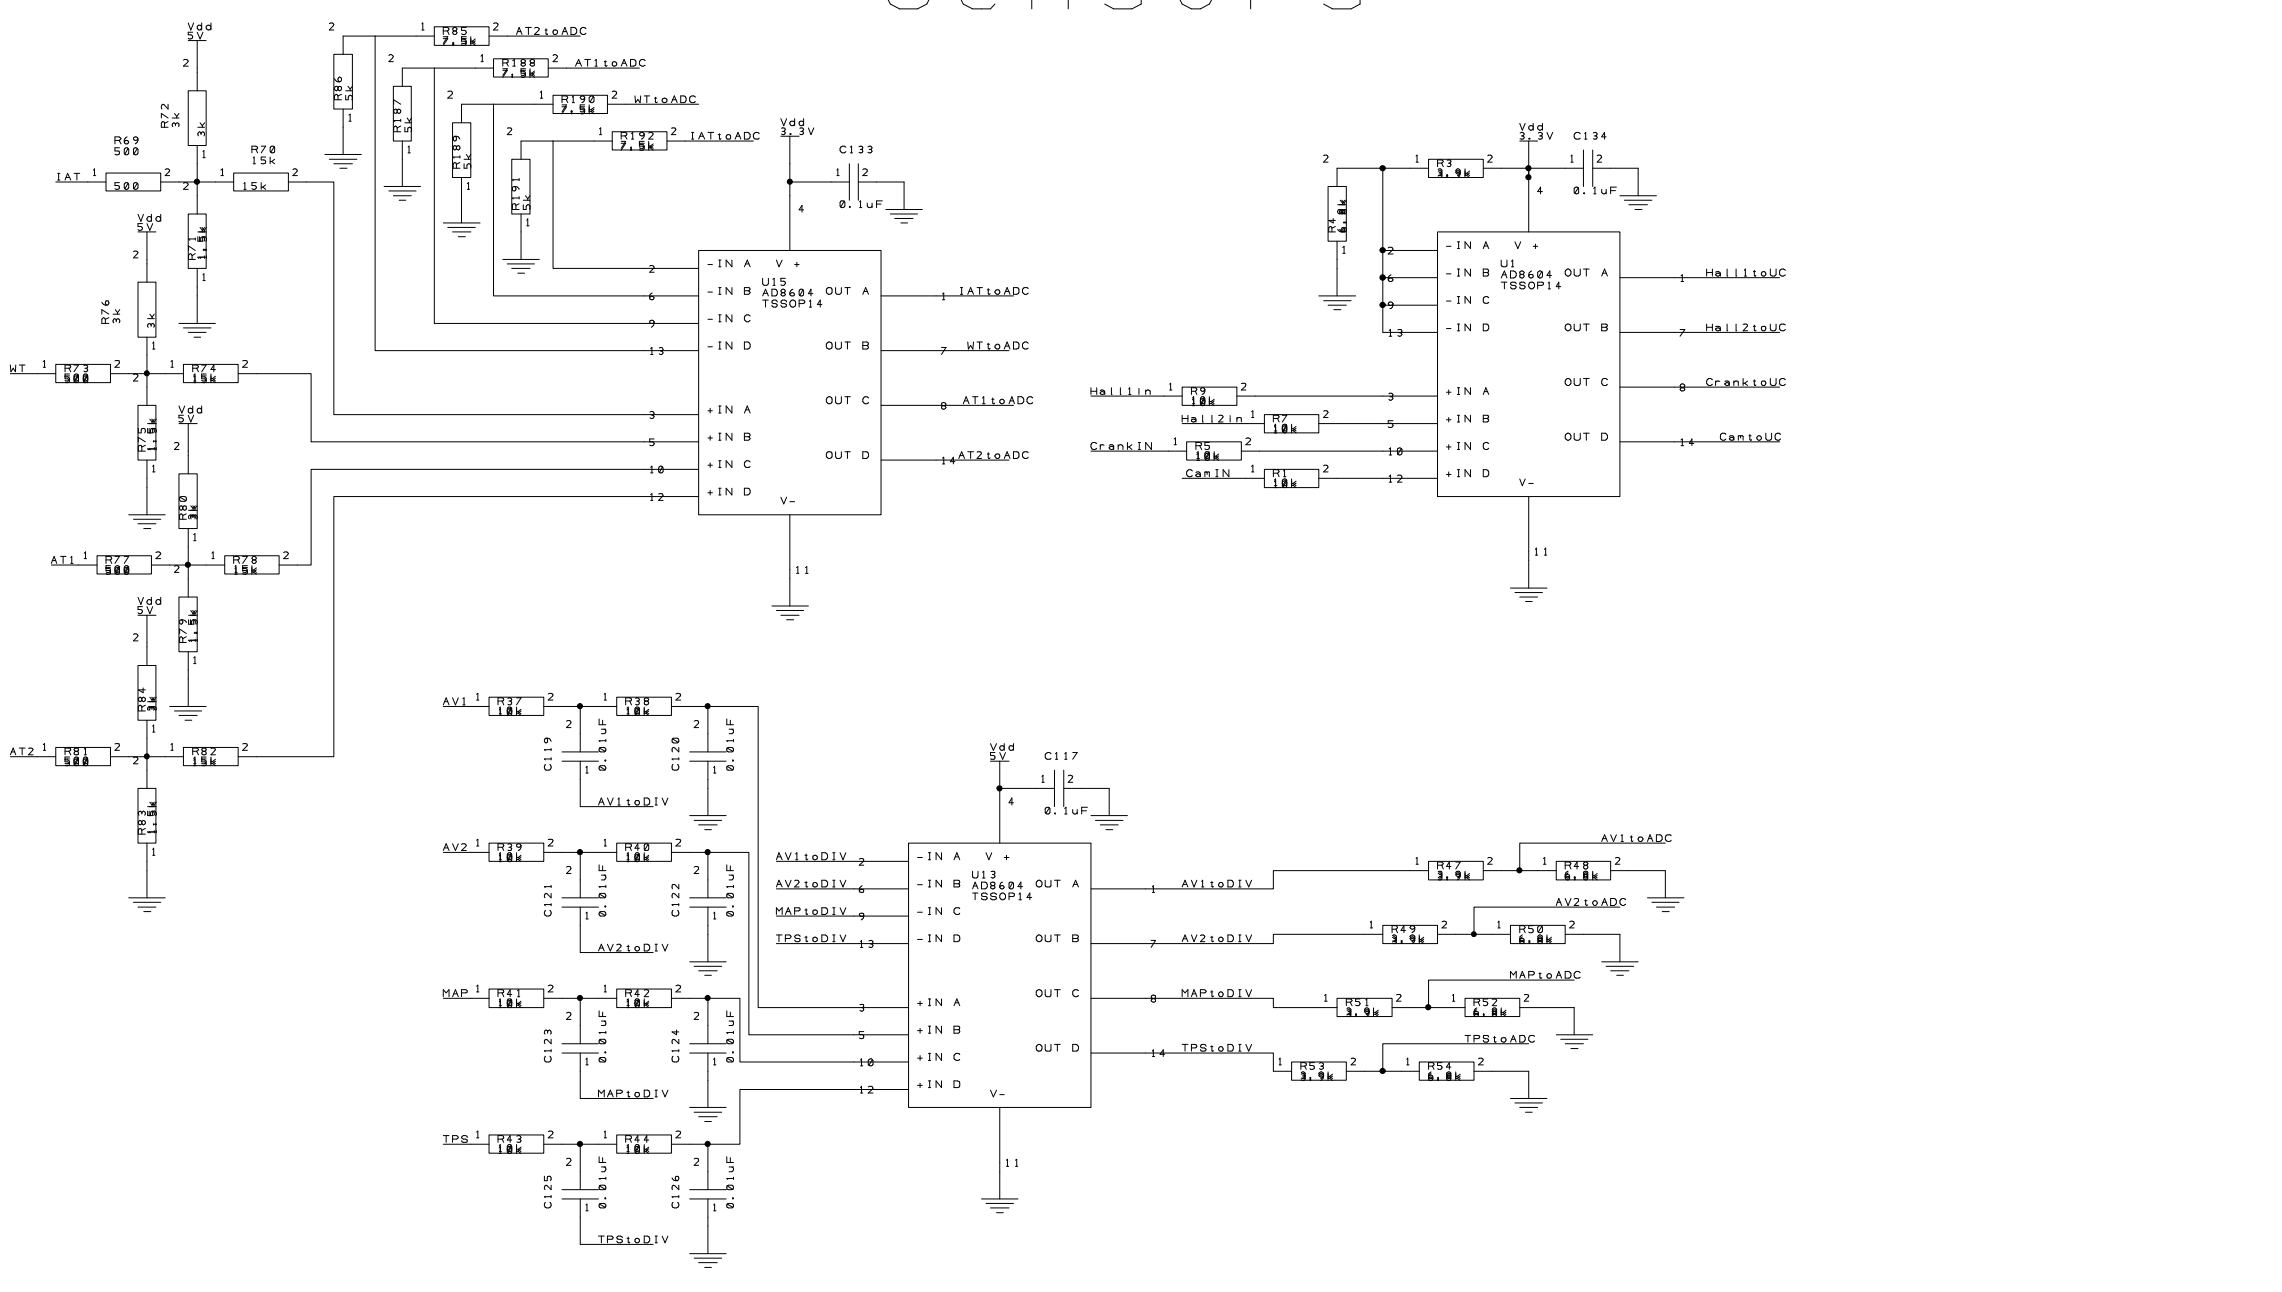

Processing

Fan/Fuel Pump

Voltage Regulation

Fuel Injectors

JTAG / MOTEC

Sensors

Ignition

Extra I/O

O2 Sensor

| | | | | | | | | | | | | | | | | | | | | | | | | | |
|-----|--|--|--|-----|--|--|--|-----|--|--|--|-----|--|--|--|----------|--|--|--|------------|-------|---------------|--------------|-------|--------|
| E | | | | D | | | | C | | | | B | | | | A | | | | Drawn | Check | Projection | Do Not Scale | | |
| Drn | | | | Drn | | | | Drn | | | | Drn | | | | Project | | | | RGJ | | Formula SAE | | | |
| Chk | | | | Chk | | | | Chk | | | | Chk | | | | Title | | | | P09222 ECU | | ECU Rev15.sch | | | |
| | | | | | | | | | | | | | | | | Filename | | | | | | Drawing No. | 15 | Sheet | 1 of 1 |