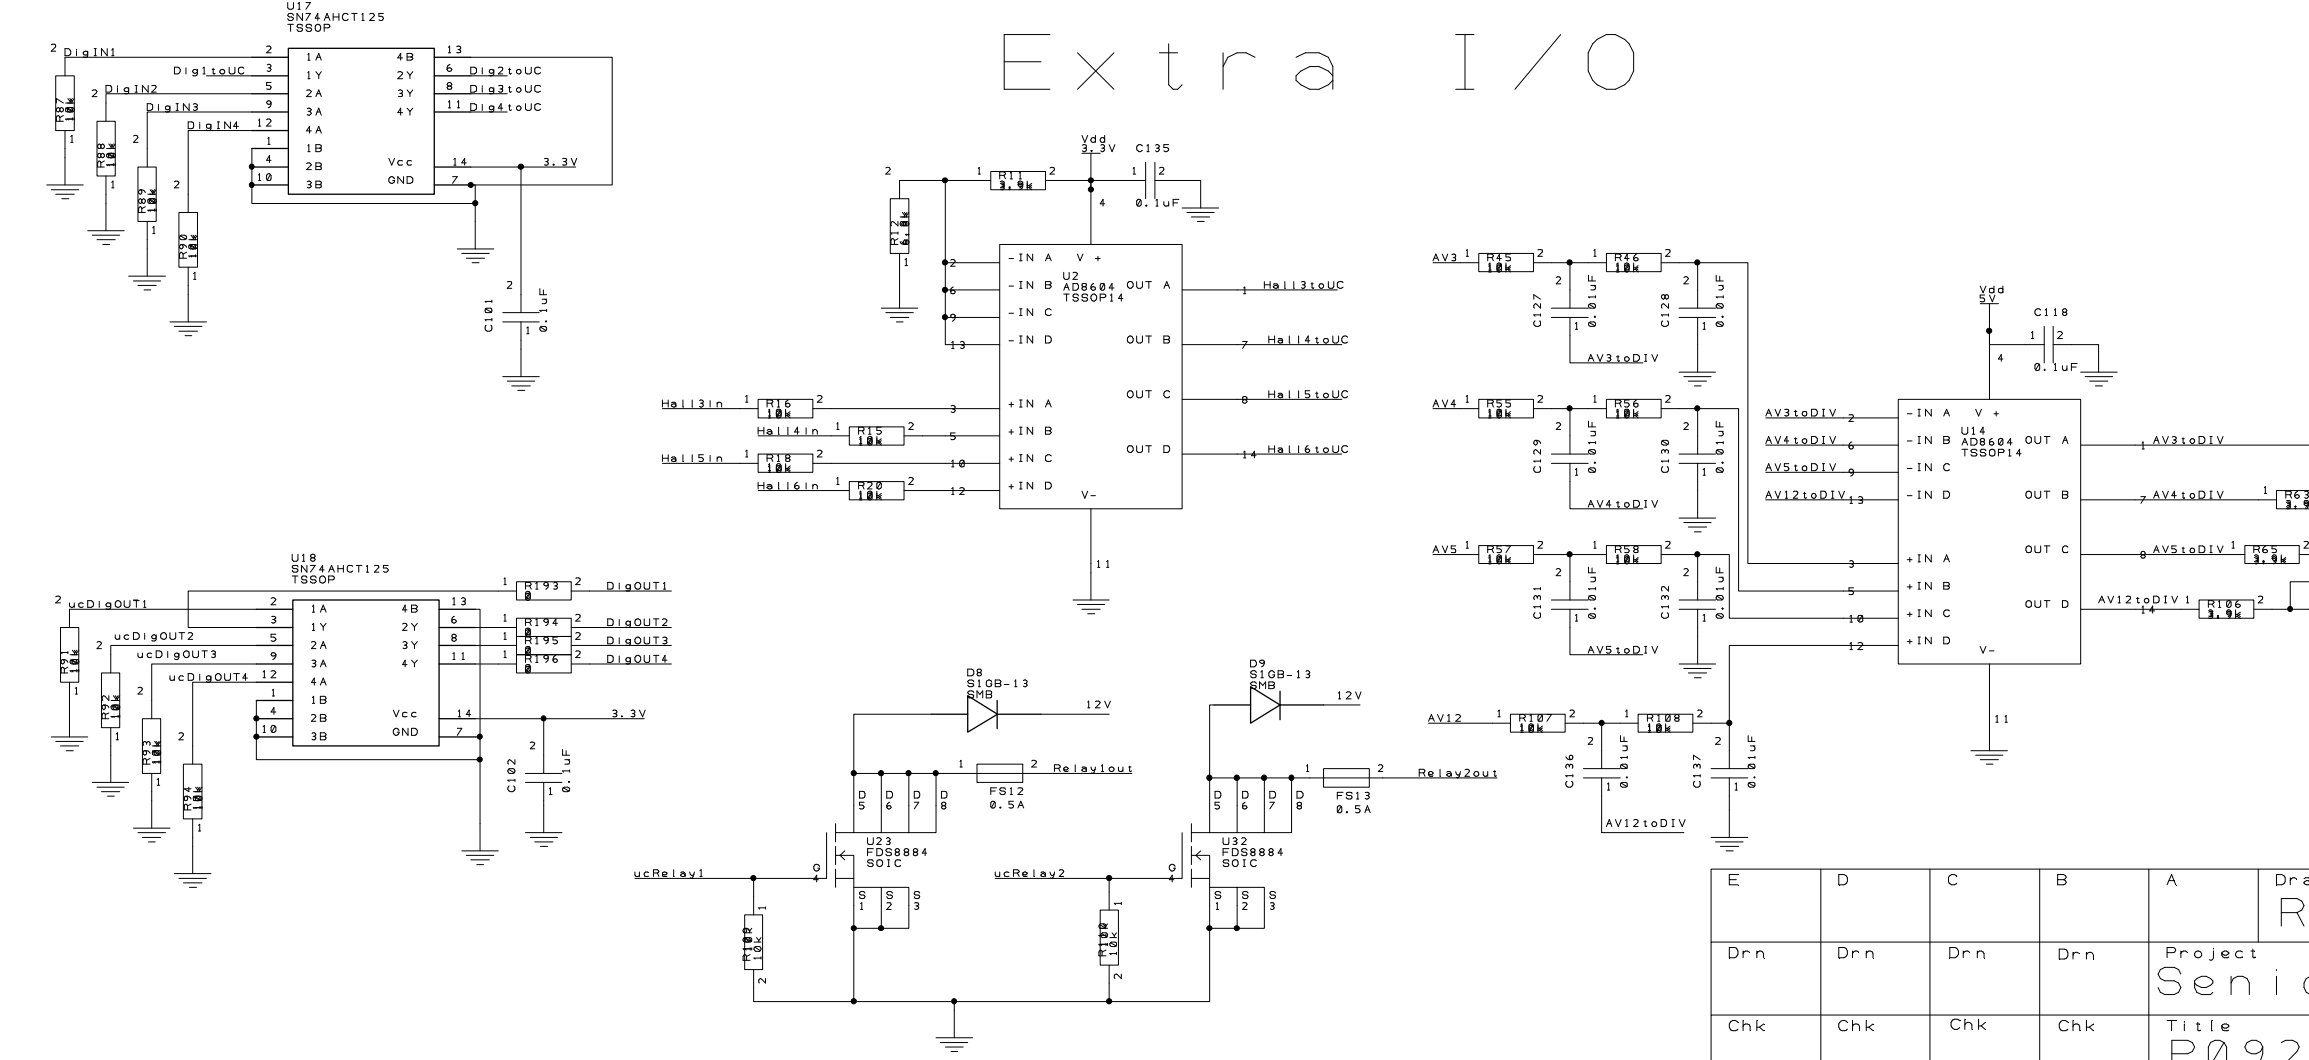

Processing

Fan/Fuel Pump

Voltage Regulation

Fuel Injectors

JTAG / MOTEC

Sensors

Ignition

Extra I/O

O2 Sensor

| | | | | | | | | | | | | | | | | | | | | | | | | | |
|-----|--|--|--|-----|--|--|--|-----|--|--|--|-----|--|--|--|----------|--|--|--|------------|-------|---------------|--------------|-------|--------|
| E | | | | D | | | | C | | | | B | | | | A | | | | Drawn | Check | Projection | Do Not Scale | | |
| Drn | | | | Drn | | | | Drn | | | | Drn | | | | Project | | | | RGJ | | Formula SAE | | | |
| Chk | | | | Chk | | | | Chk | | | | Chk | | | | Title | | | | P09222 ECU | | ECU Rev15.sch | | | |
| | | | | | | | | | | | | | | | | Filename | | | | | | Drawing No. | 15 | Sheet | 1 of 1 |