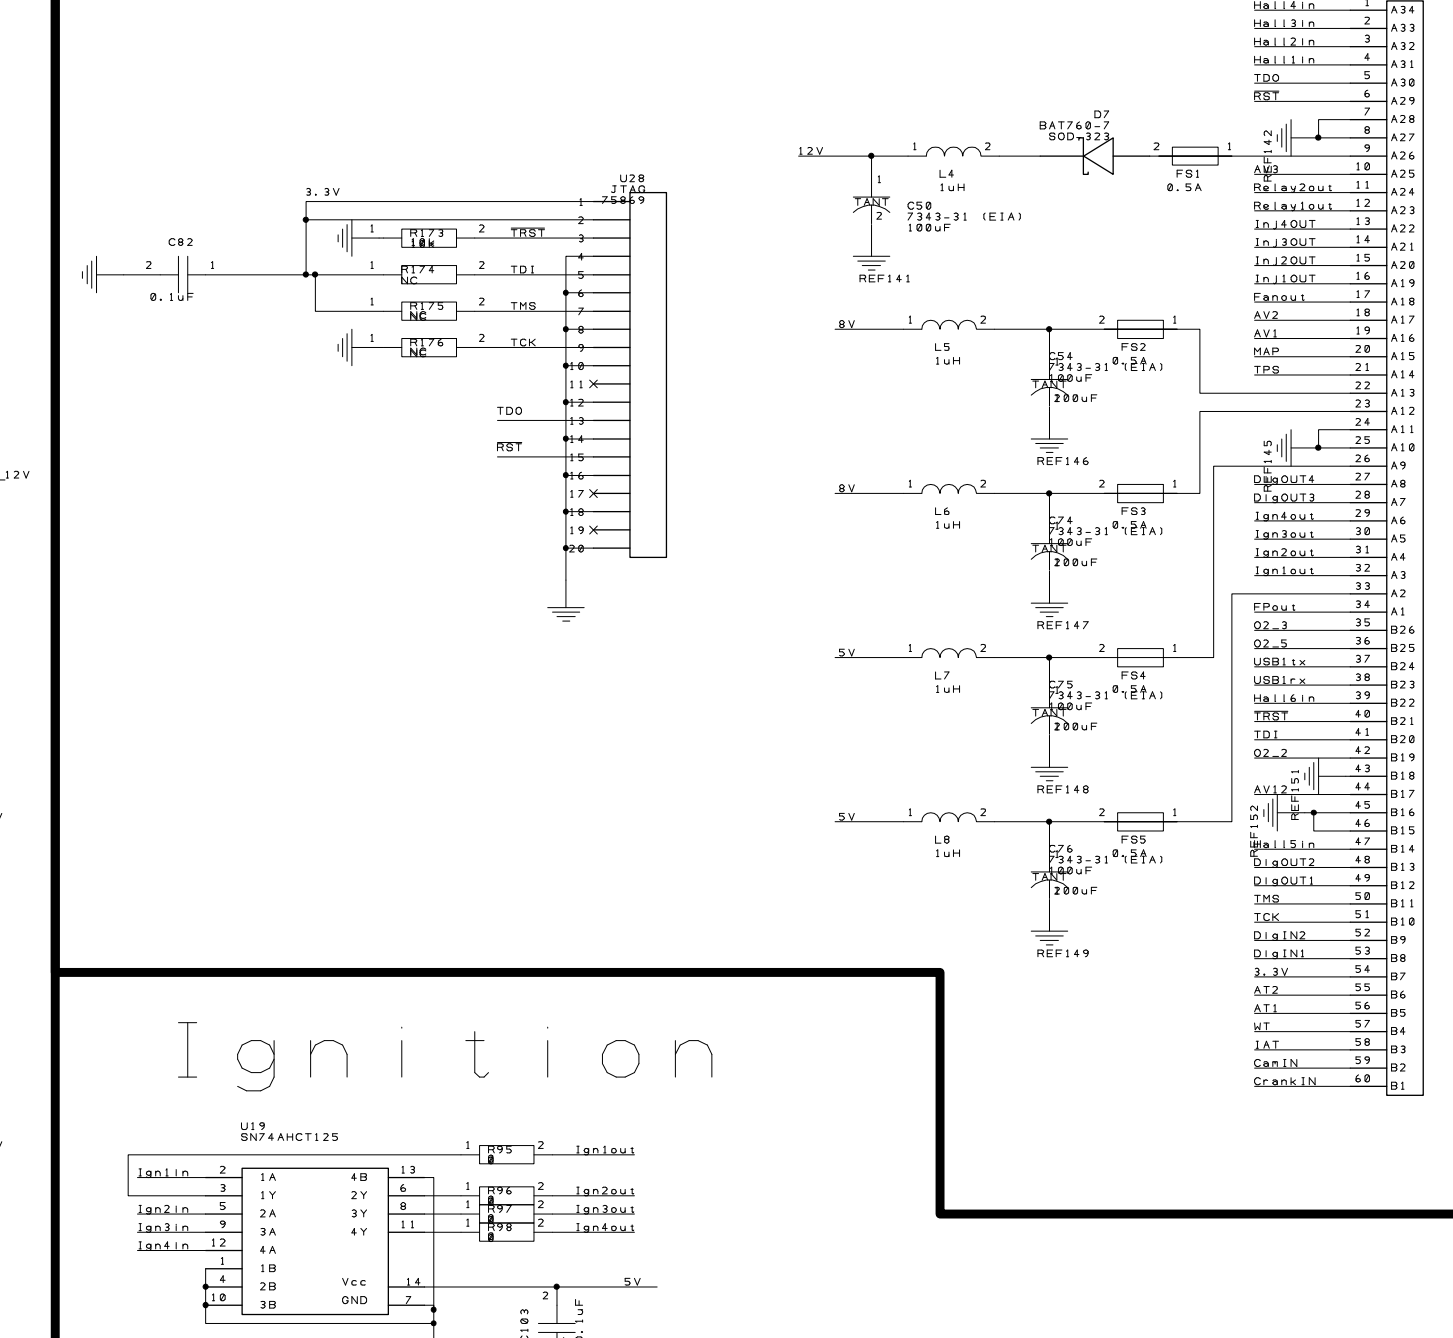

Processing

Fan/Fuel Pump

Voltage Regulation

Fuel Injectors

JTAG / MOTEC

Sensors

Ignition

Extra I/O

O2 Sensor

| | | | | | | | | | | | | | | | | | | | | | | | | | |
|-----|--|--|--|-----|--|--|--|-----|--|--|--|-----|--|--|--|----------|--|--|--|------------|-------|---------------|--------------|-------|--------|
| E | | | | D | | | | C | | | | B | | | | A | | | | Drawn | Check | Projection | Do Not Scale | | |
| Drn | | | | Drn | | | | Drn | | | | Drn | | | | Project | | | | RGJ | | Formula SAE | | | |
| Chk | | | | Chk | | | | Chk | | | | Chk | | | | Title | | | | P09222 ECU | | ECU Rev15.sch | | | |
| | | | | | | | | | | | | | | | | Filename | | | | | | Drawing No. | 15 | Sheet | 1 of 1 |