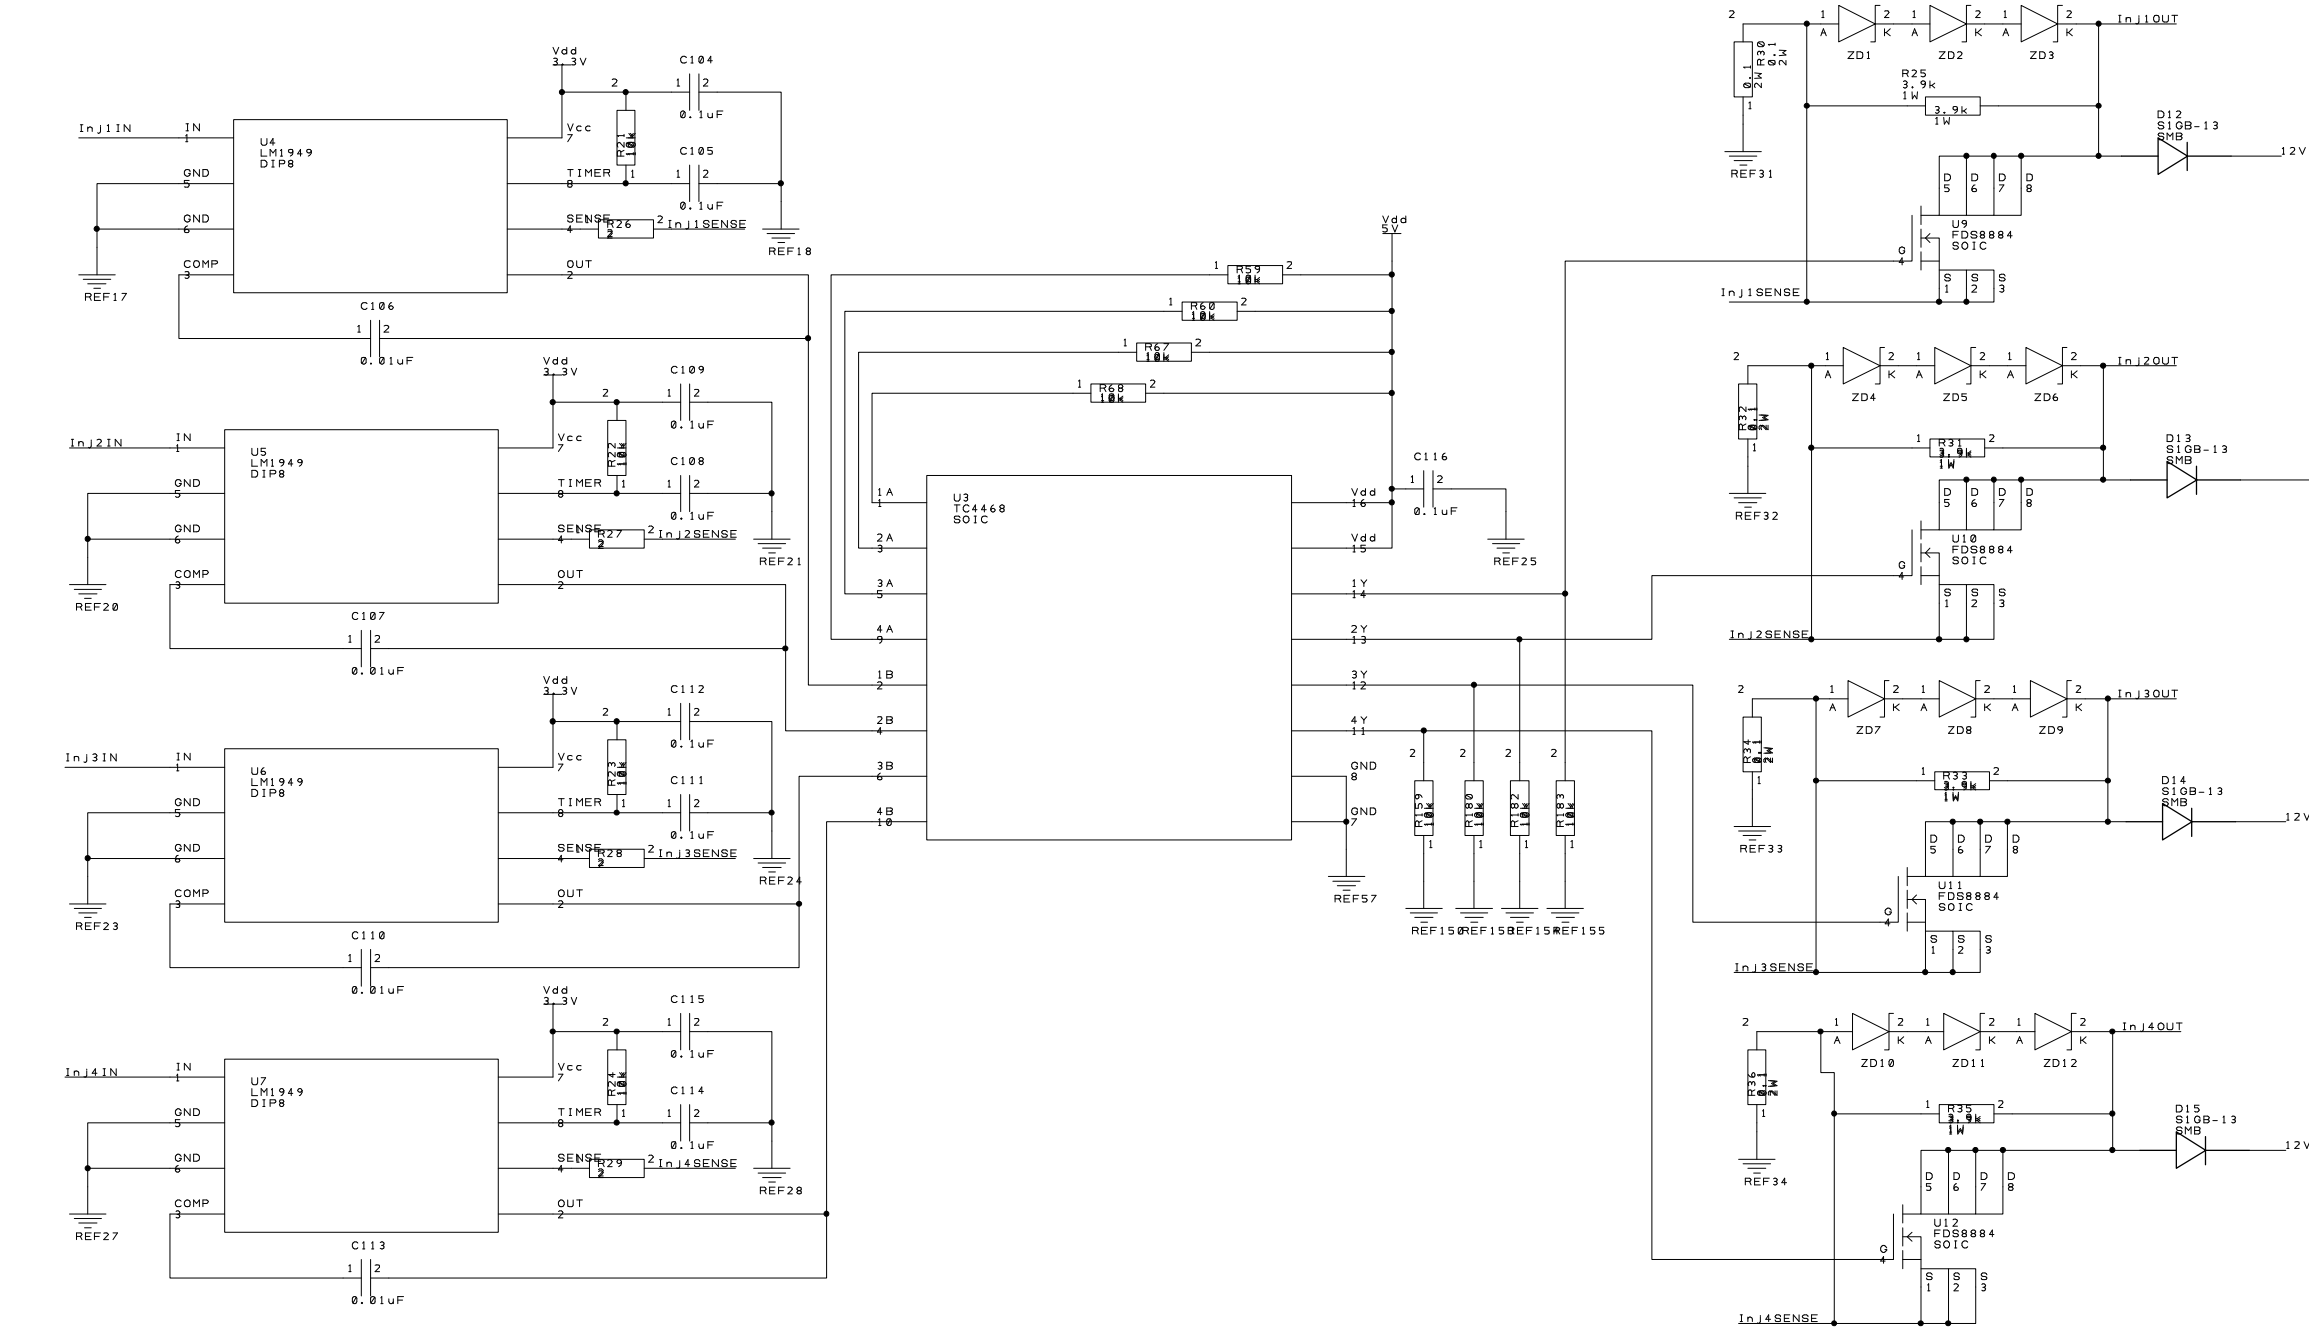

Processing

Fan/Fuel Pump

Voltage Regulation

Fuel Injectors

JTAG / MOTEC

Sensors

Ignition

Extra I/O

O2 Sensor

| | | | | | | | | | | | | | | | | | | | | | | | | | |
|-----|--|--|--|-----|--|--|--|-----|--|--|--|-----|--|--|--|----------|--|--|--|------------|-------|---------------|--------------|-------|--------|
| E | | | | D | | | | C | | | | B | | | | A | | | | Drawn | Check | Projection | Do Not Scale | | |
| Drn | | | | Drn | | | | Drn | | | | Drn | | | | Project | | | | RGJ | | Formula SAE | | | |
| Chk | | | | Chk | | | | Chk | | | | Chk | | | | Title | | | | P09222 ECU | | ECU Rev15.sch | | | |
| | | | | | | | | | | | | | | | | Filename | | | | | | Drawing No. | 15 | Sheet | 1 of 1 |