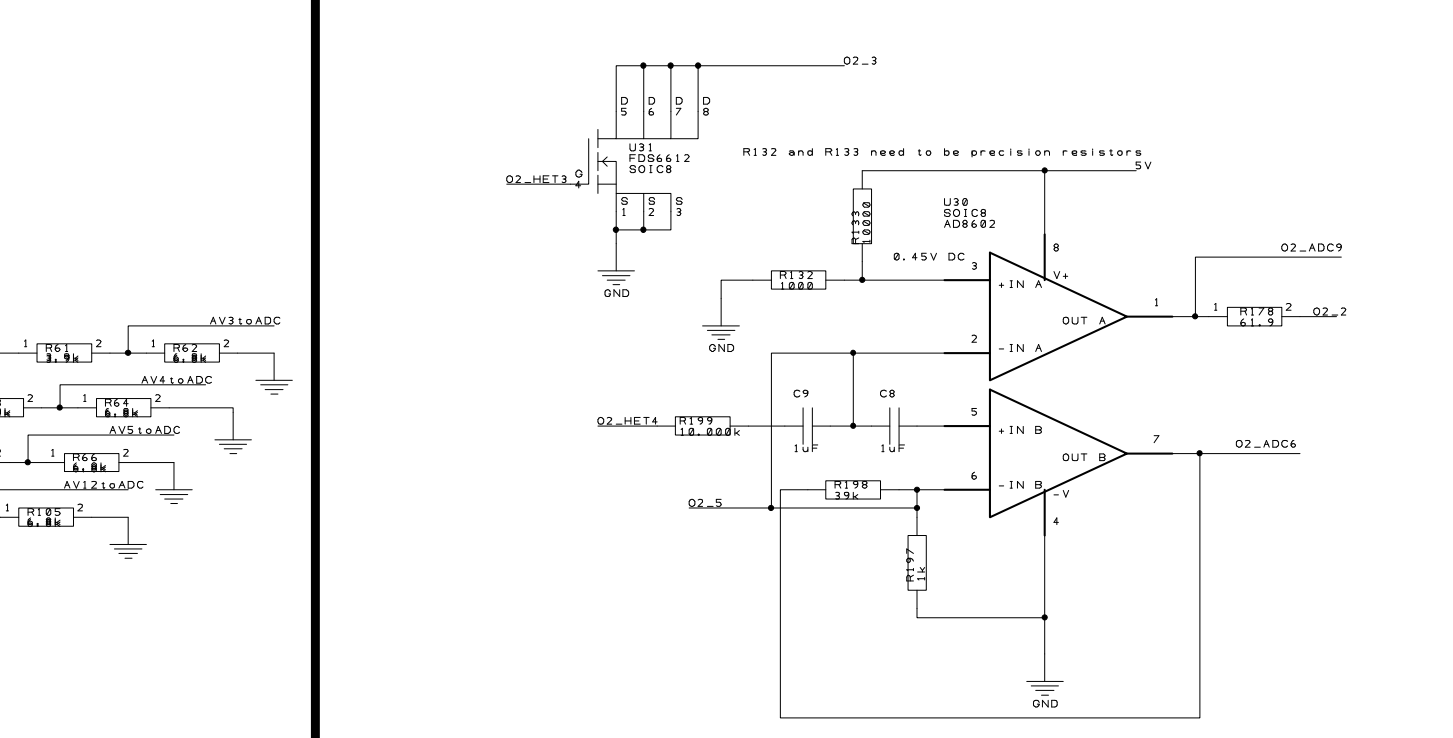

Processing

Fan/Fuel Pump

Voltage Regulation

Fuel Injectors

JTAG / MOTEC

Sensors

Ignition

Extra I/O

O2 Sensor

| | | | | | | | | | | | | | | | | | | | | | | | | | |
|-----|--|--|--|-----|--|--|--|-----|--|--|--|-----|--|--|--|----------|--|--|--|------------|-------|---------------|--------------|-------|--------|
| E | | | | D | | | | C | | | | B | | | | A | | | | Drawn | Check | Projection | Do Not Scale | | |
| Drn | | | | Drn | | | | Drn | | | | Drn | | | | Project | | | | RGJ | | Formula SAE | | | |
| Chk | | | | Chk | | | | Chk | | | | Chk | | | | Title | | | | P09222 ECU | | ECU Rev15.sch | | | |
| | | | | | | | | | | | | | | | | Filename | | | | | | Drawing No. | 15 | Sheet | 1 of 1 |