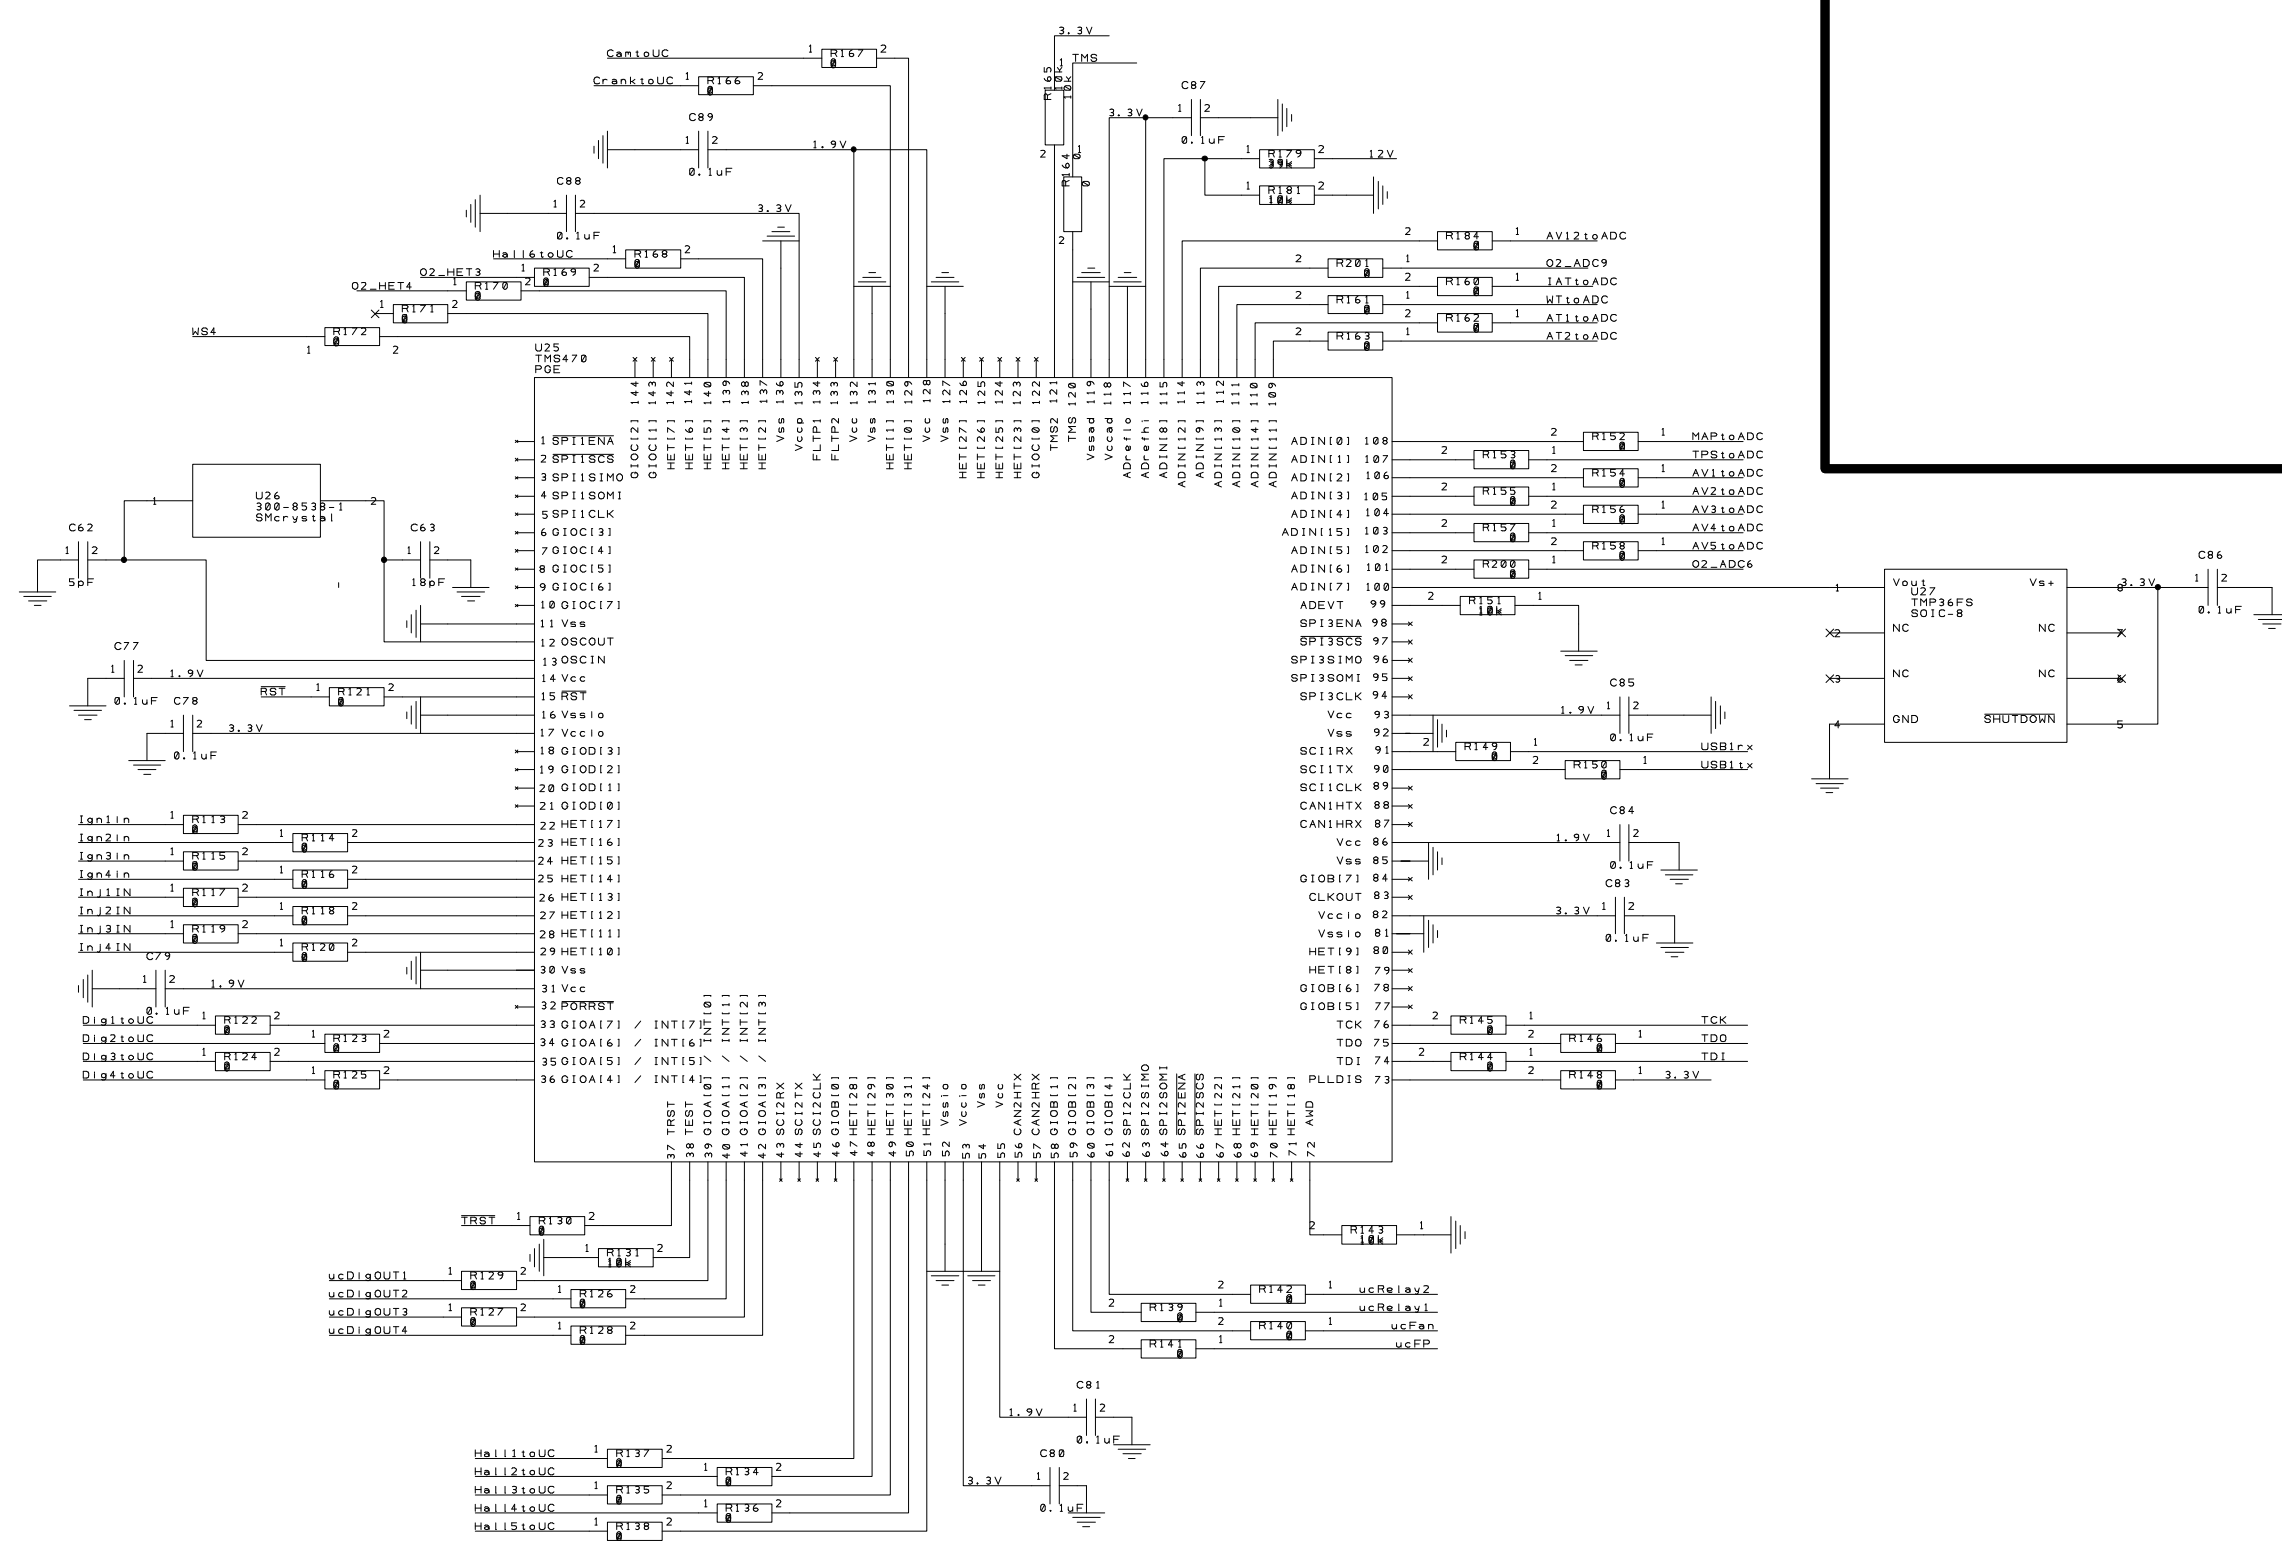

Processing

Fan/Fuel Pump

Voltage Regulation

Fuel Injectors

JTAG / MOTEC

Sensors

Ignition

Extra I/O

O2 Sensor

| | | | | | | | | | | | | | | | | | | | | | | | | | |
|-----|--|--|--|-----|--|--|--|-----|--|--|--|-----|--|--|--|----------|--|--|--|------------|-------|---------------|--------------|-------|--------|
| E | | | | D | | | | C | | | | B | | | | A | | | | Drawn | Check | Projection | Do Not Scale | | |
| Drn | | | | Drn | | | | Drn | | | | Drn | | | | Project | | | | RGJ | | Formula SAE | | | |
| Chk | | | | Chk | | | | Chk | | | | Chk | | | | Title | | | | P09222 ECU | | ECU Rev15.sch | | | |
| | | | | | | | | | | | | | | | | Filename | | | | | | Drawing No. | 15 | Sheet | 1 of 1 |