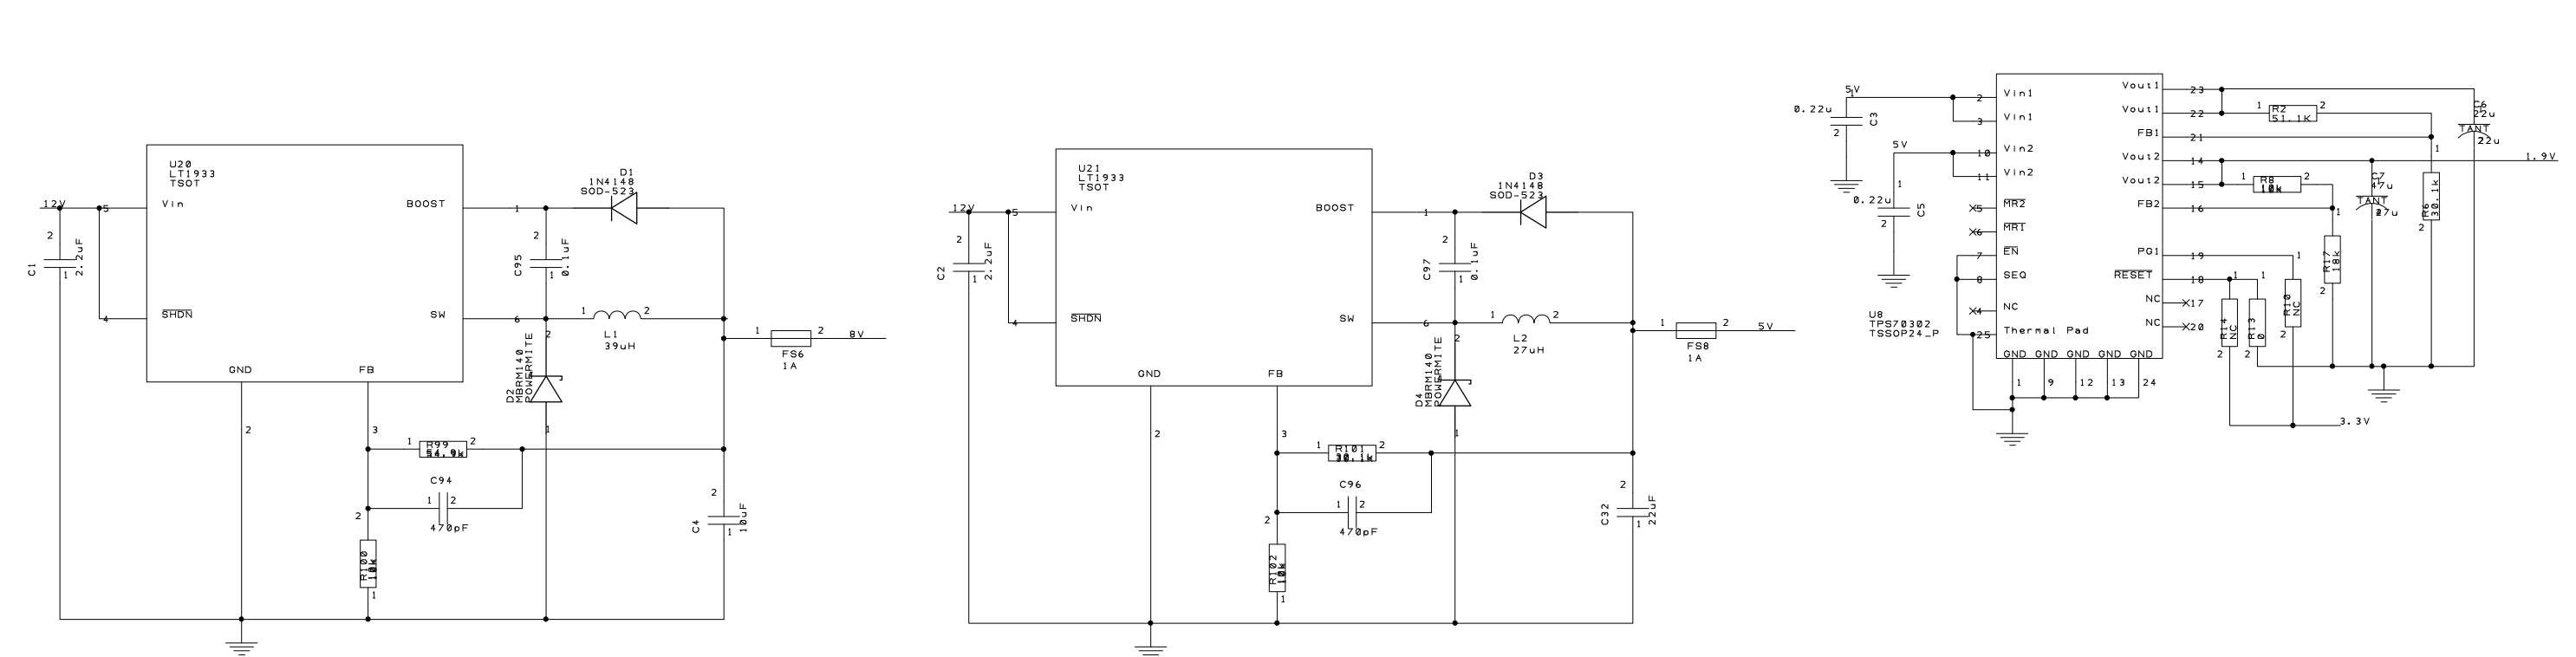

Processing

Fan/Fuel Pump

Voltage Regulation

Fuel Injectors

JTAG / MOTEC

Sensors

Ignition

Extra I/O

O2 Sensor

| | | | | | | | | | | | | | | | | | | | | | | | | | |
|-----|--|--|--|-----|--|--|--|-----|--|--|--|-----|--|--|--|----------|--|--|--|------------|-------|---------------|--------------|-------|--------|
| E | | | | D | | | | C | | | | B | | | | A | | | | Drawn | Check | Projection | Do Not Scale | | |
| Drn | | | | Drn | | | | Drn | | | | Drn | | | | Project | | | | RGJ | | Formula SAE | | | |
| Chk | | | | Chk | | | | Chk | | | | Chk | | | | Title | | | | P09222 ECU | | ECU Rev15.sch | | | |
| | | | | | | | | | | | | | | | | Filename | | | | | | Drawing No. | 15 | Sheet | 1 of 1 |