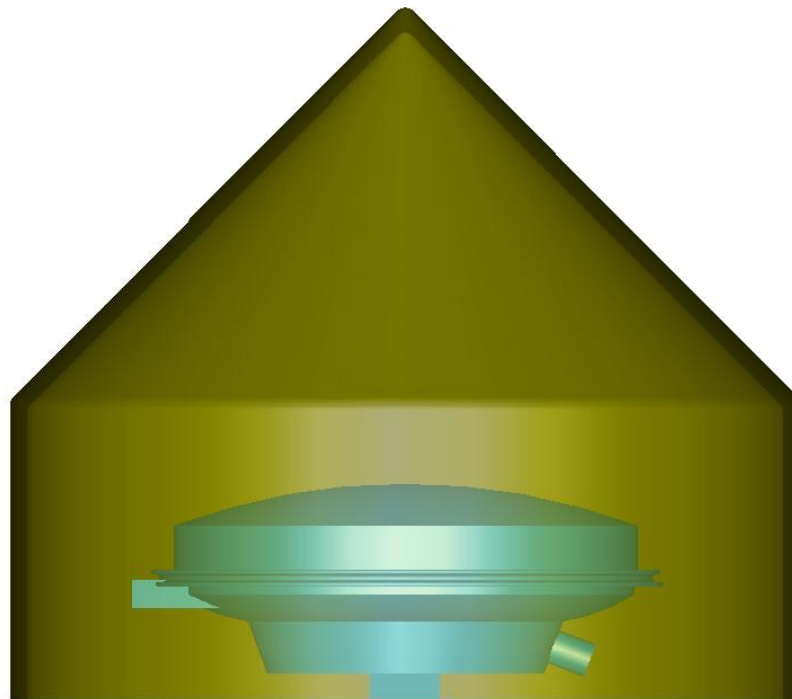

Space Weather Observatory

Concept Generation

Antenna Cover Concepts

- Heating Antenna
- Heating Area around Antenna
- Conical Shape
- Salting
- Go onto roof to clear it off
- Articulating Arm
- Windshield Wiper
- Umbrella

Antenna Cover (1)

Antenna Cover (2)

Mounting Concepts

- Branch off Existing Antennas on Wall
- Mount Separately on Wall
- Build up on Platform
- Build Table for Antenna to sit on

Antenna Wall Mount (1)

Antenna Wall Mount (2)