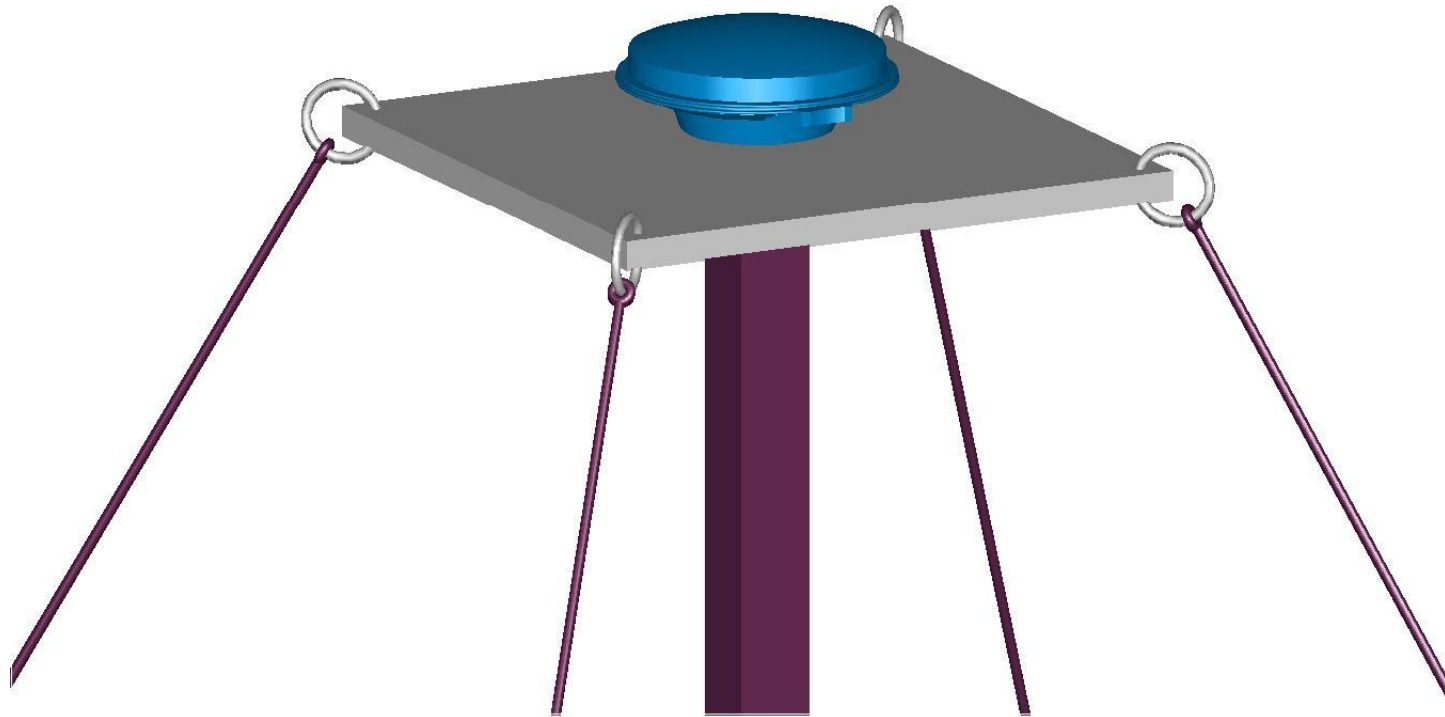

Space Weather Observatory

Concept Generation

Antenna Cover Concepts

- Heating Antenna
- Heating Area around Antenna
- Conical Shape
- Salting
- Go onto roof to clear it off
- Articulating Arm
- Windshield Wiper
- Umbrella

Antenna Cover (1)

Antenna Cover (2)

Mounting Concepts

- Branch off Existing Antennas on Wall
- Mount Separately on Wall
- Build up on Platform
- Build Table for Antenna to sit on

Antenna Wall Mount (1)

Antenna Wall Mount (2)

Antenna Platform Mount (1)

Antenna Platform Mount (2)

Antenna Locations

- On RIT Campus
- On RIT Property
- In Greater Rochester Area
- Involvement with other Colleges and/or local High Schools
- On a Hillside