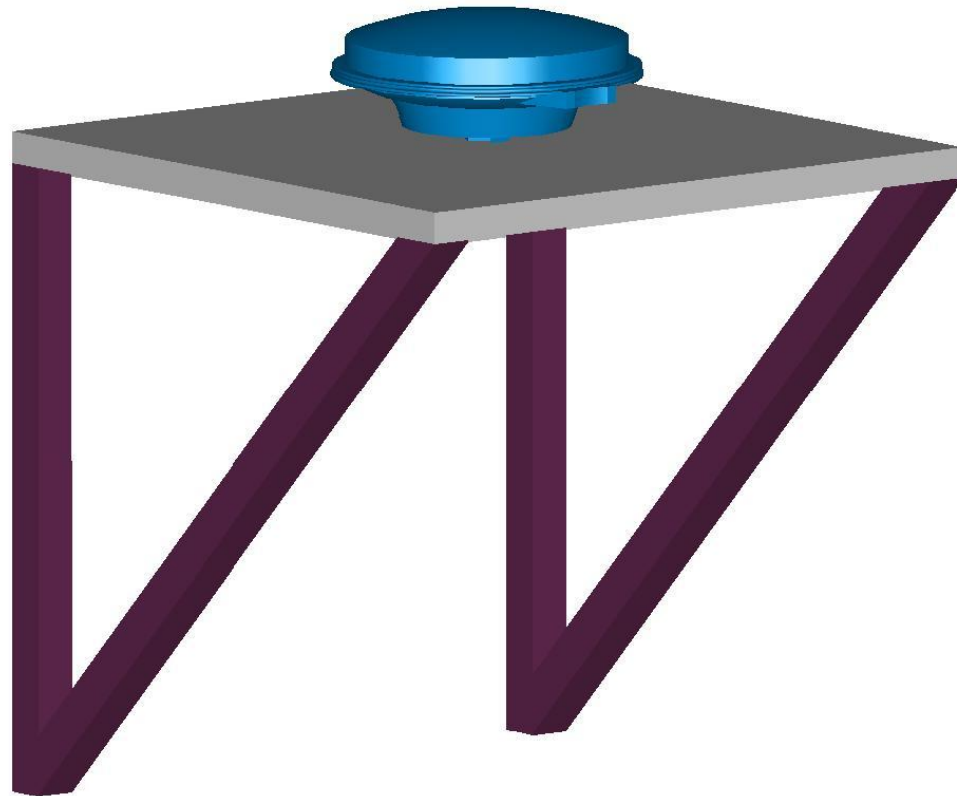

Space Weather Observatory

Concept Generation

Antenna Cover Concepts

- Heating Antenna
- Heating Area around Antenna
- Conical Shape
- Salting
- Go onto roof to clear it off
- Articulating Arm
- Windshield Wiper
- Umbrella

Antenna Cover (1)

Antenna Cover (2)

Mounting Concepts

- Branch off Existing Antennas on Wall
- Mount Separately on Wall
- Build up on Platform
- Build Table for Antenna to sit on

Antenna Wall Mount (1)

Antenna Wall Mount (2)

Antenna Platform Mount (1)

Antenna Platform Mount (2)

Antenna Locations

- On RIT Campus
- On RIT Property
- In Greater Rochester Area
- Involvement with other Colleges and/or local High Schools
- On a Hillside