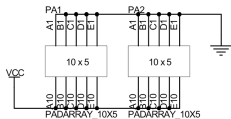

# Input/Output

DZ1611/DZ1612

<b>SoftBaugh</b>		800 794-5756
www.softbaugh.com		
Copyright (c) SoftBaugh, Inc., 1999-2003.		
Do not reproduce or distribute without permission.		
Sheet: Input/Output		
Project: DZ1611/DZ1612		
Date: 28-Oct-2005	5	of 7 v. 1.1