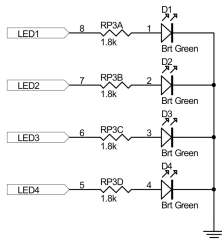

# Input/Output

DZ1611/DZ1612

<b>SoftBaugh</b>		800 794-5756
www.softbaugh.com		
Copyright (c) SoftBaugh, Inc., 1999-2003.		
Do not reproduce or distribute without permission.		
Sheet: Input/Output		
Project: DZ1611/DZ1612		
Date: 28-Oct-2005	5	of 7 v. 1.1