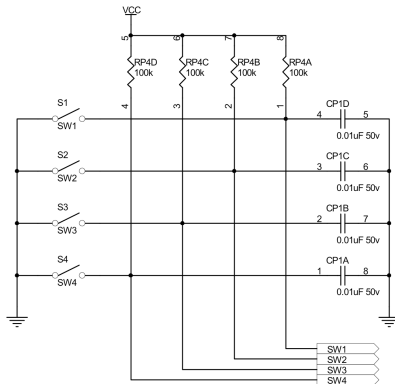

# Input/Output

DZ1611/DZ1612

<b>SoftBaugh</b>		800 794-5756
www.softbaugh.com		
Copyright (c) SoftBaugh, Inc., 1999-2003.		
Do not reproduce or distribute without permission.		
Sheet: Input/Output		
Project: DZ1611/DZ1612		
Date: 28-Oct-2005	5	of 7 v. 1.1