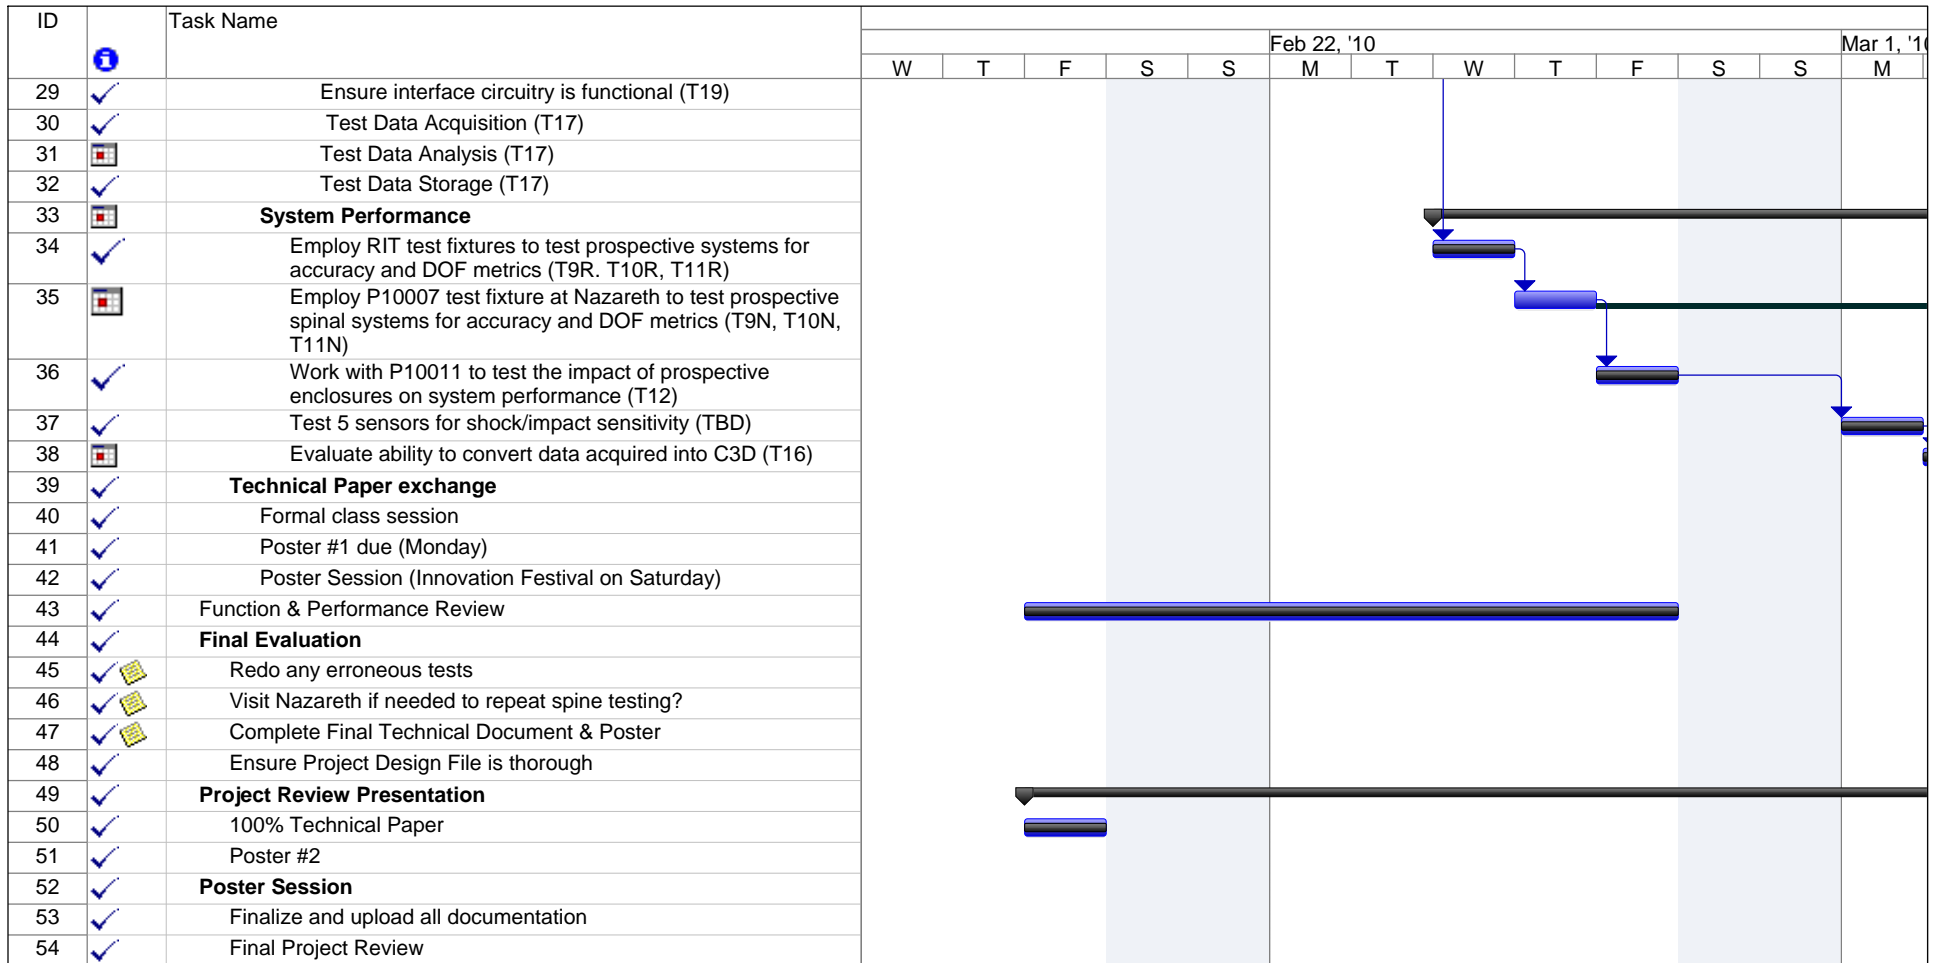

Project: MSD I P10010 Project Plan 20 Date: Wed 5/19/10	Critical		Project Summary		Manual Task	
	Critical Split		Rolled Up Critical		Duration-only	
	Task		Rolled Up Critical		Manual Summary Rollup	
	Split		External Tasks		Manual Summary	
	Milestone		External Milestone		Start-only	
	Slack		Inactive Task		Finish-only	
	Slippage		Inactive Milestone		Progress	
	Summary		Inactive Summary		Deadline	