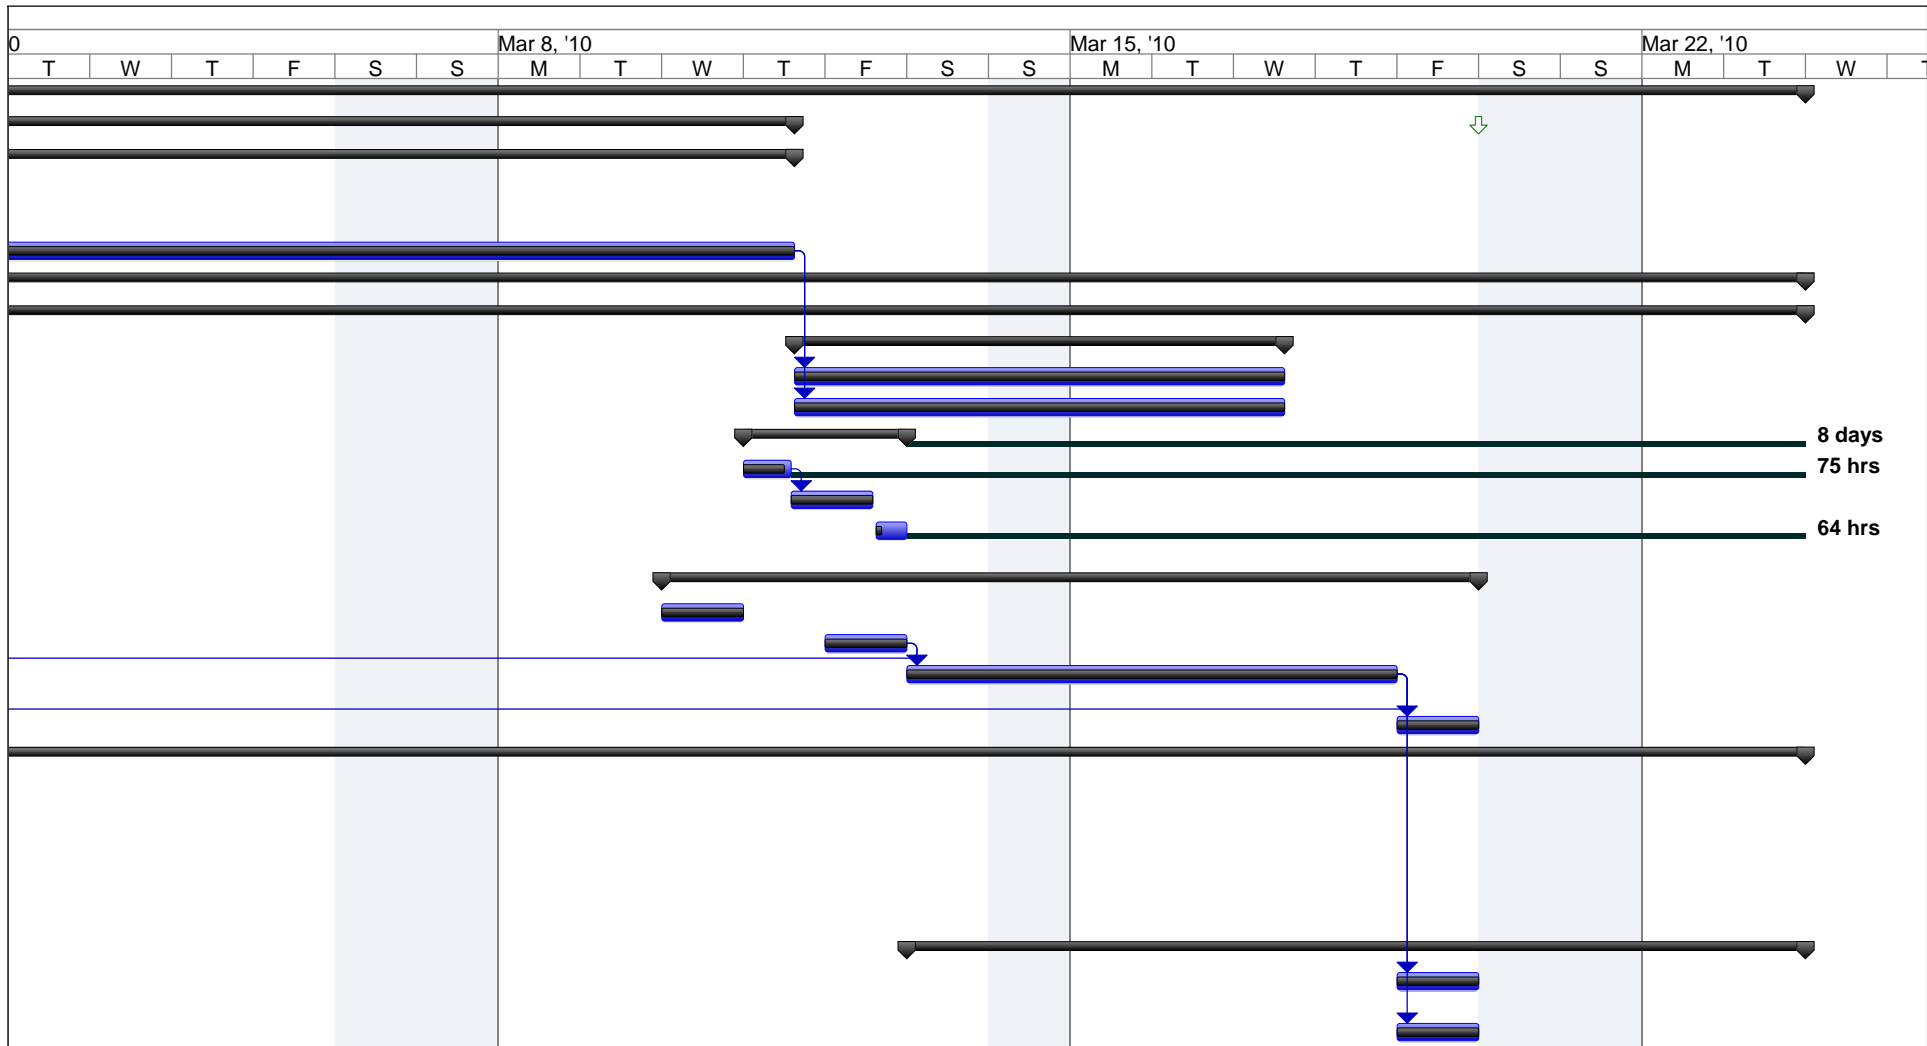

Project: MSD I P10010 Project Plan 20 Date: Wed 5/19/10	Critical		Project Summary		Manual Task	
	Critical Split		Rolled Up Critical		Duration-only	
	Task		Rolled Up Critical		Manual Summary Rollup	
	Split		External Tasks		Manual Summary	
	Milestone		External Milestone		Start-only	
	Slack		Inactive Task		Finish-only	
	Slippage		Inactive Milestone		Progress	
	Summary		Inactive Summary		Deadline	