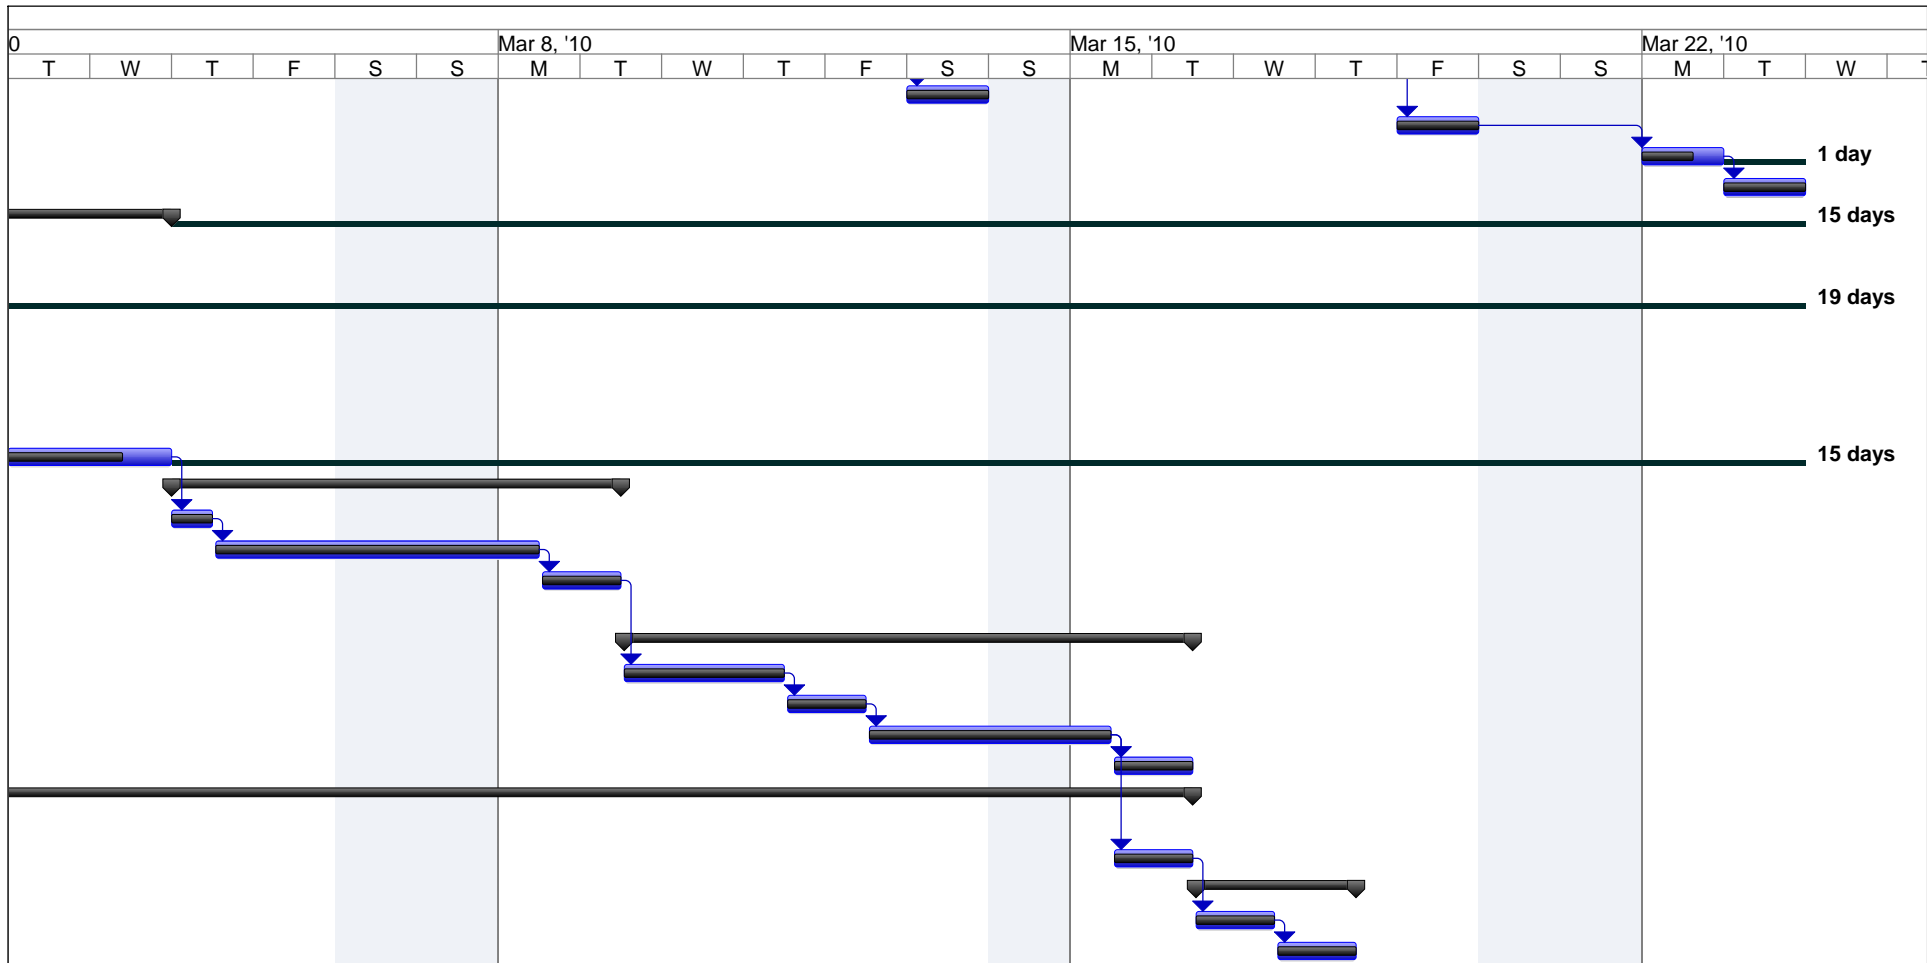

Project: MSD I P10010 Project Plan 20 Date: Wed 5/19/10	Critical		Project Summary		Manual Task	
	Critical Split		Rolled Up Critical		Duration-only	
	Task		Rolled Up Critical		Manual Summary Rollup	
	Split		External Tasks		Manual Summary	
	Milestone		External Milestone		Start-only	
	Slack		Inactive Task		Finish-only	
	Slippage		Inactive Milestone		Progress	
	Summary		Inactive Summary		Deadline	