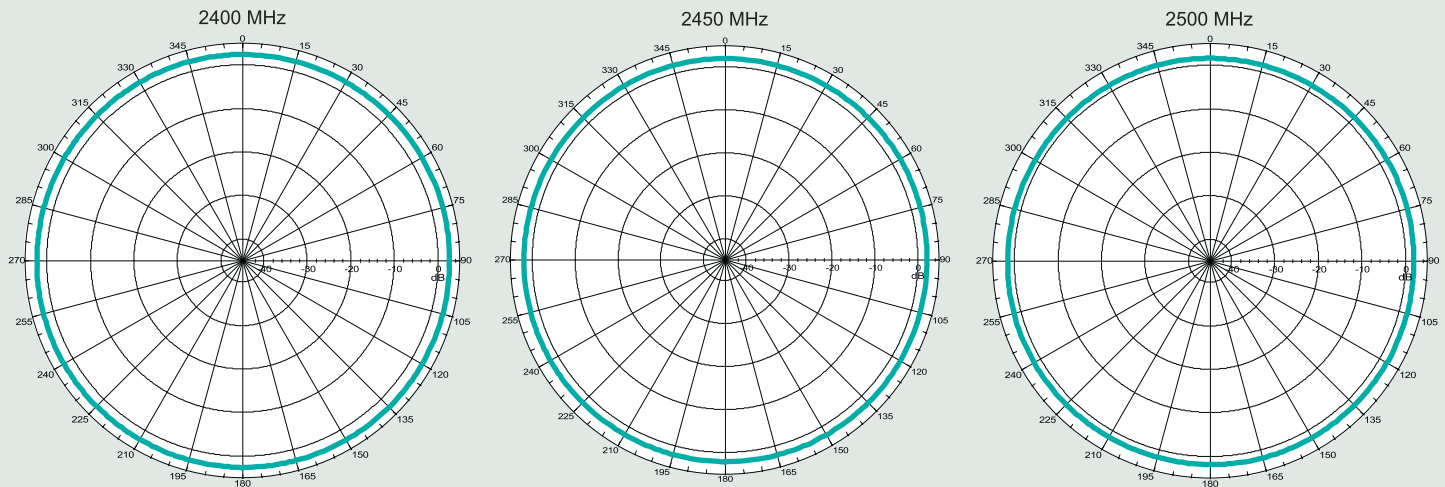

Wireless External Antenna for 2.4 GHz Applications

Pulse Part Number: W1030

Application Notes

Omni-directional antennas provide a uniform, donut-shaped, 360° radiation pattern. The omni-directional pattern is suitable for point-to-multipoint broadcasting in all directions. This antenna is primarily used for WLAN

applications. However, it can also be used for a variety of other applications within the specified frequency range. When used as an access point, the antenna is ideally located at the center of the coverage area.

Gain Performance W1030

Horizontal Position