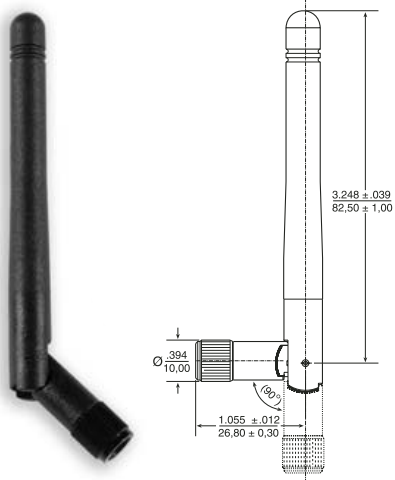

Wireless External Antenna for 2.4 GHz Applications

Pulse Part Number: W1030

Features

- Shortest antennas in product line
- For WLAN devices using WiFi (802.11b/g), Bluetooth® and ZigBee™
- Omni-directional radiation pattern provides broad 360° coverage
- One-quarter wavelength dipole configuration
- Connection options easily integrate with OEM designs

Connector Options

- Reverse SMA (Male)*
- SMA (Male)

* Default Configuration – Please contact Pulse Applications Engineering for assistance in ordering connectors

Weight.....6.3 grams
Carton.....20/bag; 500/carton

Dimensions: $\frac{\text{Inches}}{\text{mm}}$

Unless otherwise specified, all tolerances are $\pm \frac{.010}{0.25}$

Electrical Specifications @ 25 °C

Note: This part number is lead-free and RoHS compliant. No additional suffix or identifier is required.

Pulse Part Number: W1030

Application Notes

Omni-directional antennas provide a uniform, donut-shaped, 360° radiation pattern. The omni-directional pattern is suitable for point-to-multipoint broadcasting in all directions. This antenna is primarily used for WLAN