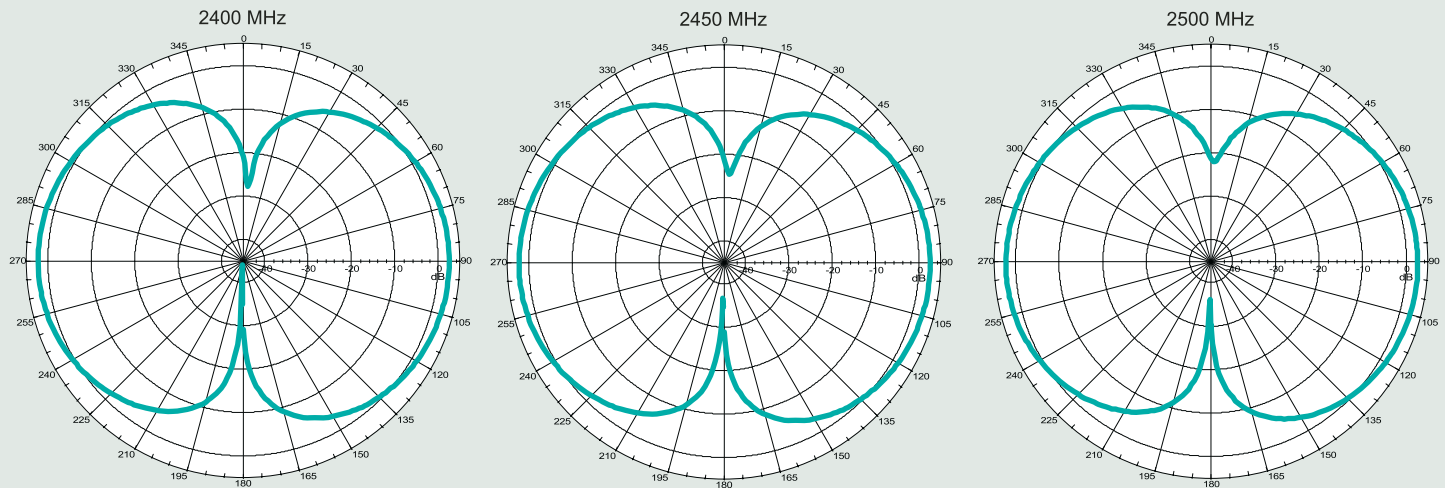

Vertical Position

Pulse Antennas

Takatie 6
90440 Kempele
Finland
Tel: +358 207 935 500
www.pulseeng.com/antennas

External Antennas Sales Contacts

USA	858 674 8100	Shanghai	86 21 32181071
UK	44 1483 401 700	China	86 769 5538070
France	33 3 84 35 04 04	Taiwan	886 2 26980228
Singapore	65 6287 8998