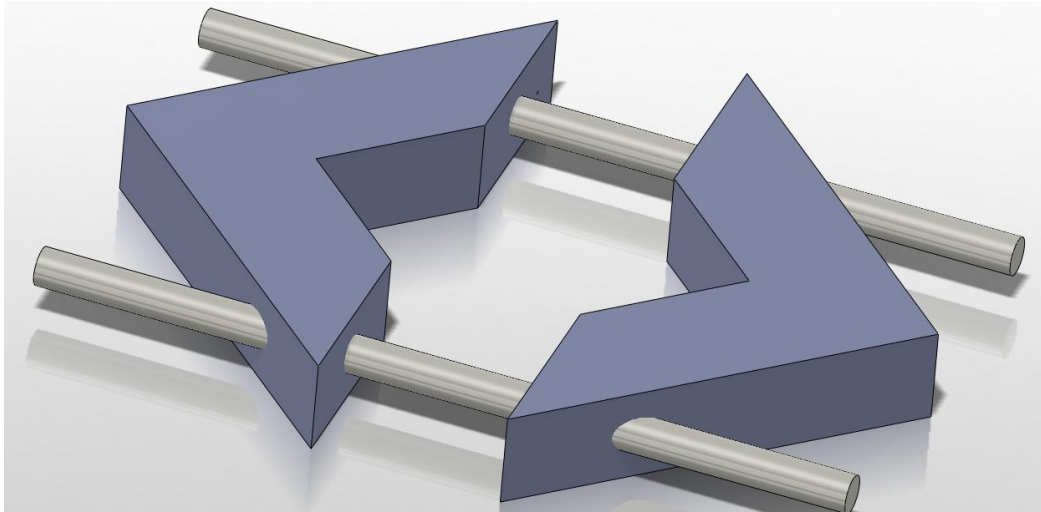

Adjustable Plant Holder

The current plant holder measures 7" wide (from square beam to square beam) and 8.25" long (from threaded rod to threaded rod). An adjustable plant holder was requested by the customer so that plants of various sizes can be used. Our design idea is displayed below in figure 1. This design allows for flower pots of various sizes to be carried by the Wandering Ambassador. The two V-shaped brackets move along the two rods and are fixed in place with bolts. A design feature of the layout below is that the "Indiana Jones" switch will remain in the center, and thus under the pot, for all plant sizes.

Figure 1: Bracket Diagram

Another request the customer had was to implement additional, smaller plants around the robot. The implementation of this request is still in the process of being decided, however figure 2 displays the one of the designs Terra provided. As you can see, this would allow the robot to be entangled with plants and strengthen the relationship between the robot and the plants. Depending on the complexity of the design, additional features to water the smaller plants may be implemented.

Figure 2: Additional Plants on Wandering Ambassador

Various sizes of Terra Cotta flower pots were looked at on the [Lowe's website](#). The Terra Cotta pot is made of clay and has a hole on the bottom for proper drainage. The pot sizes ranged from 4" to 14.5" diameters, in increments of two inches. A table breakdown of the diameters and heights of the pots available at Lowe's is available in table 1, below.