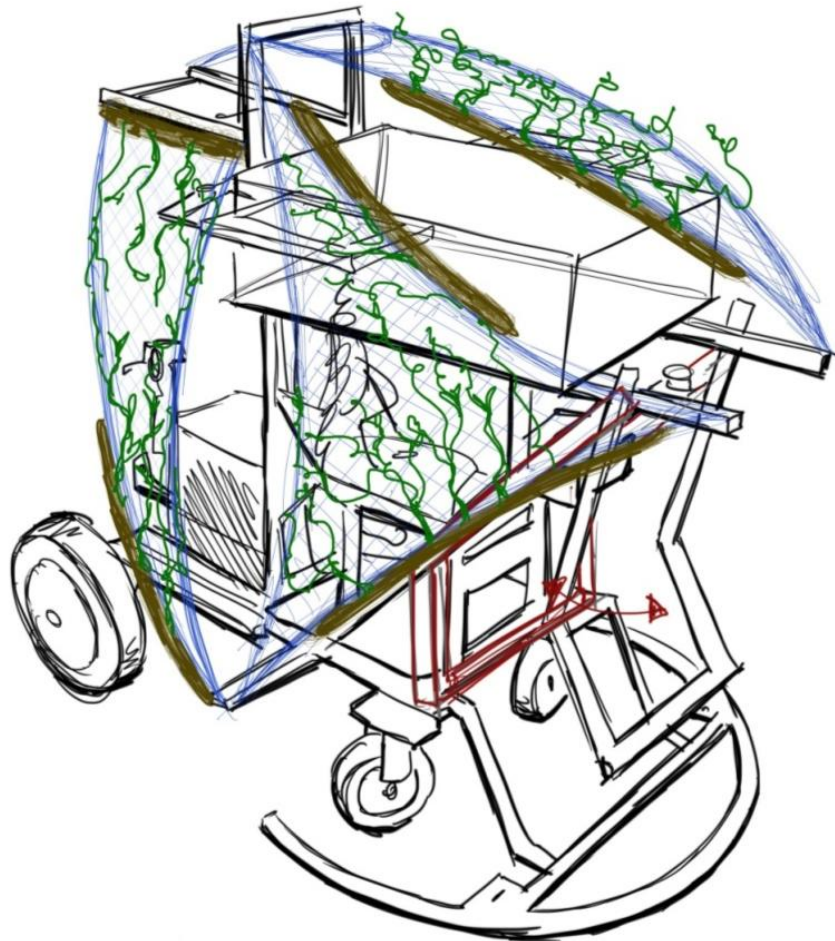

Adjustable Plant Holder

The current plant holder measures 7" wide (from square beam to square beam) and 8.25" long (from threaded rod to threaded rod). An adjustable plant holder was requested by the customer so that plants of various sizes can be used. Our design idea is displayed below in figure 1. This design allows for flower pots of various sizes to be carried by the Wandering Ambassador. The two V-shaped brackets move along the two rods and are fixed in place with bolts. A design feature of the layout below is that the "Indiana Jones" switch will remain in the center, and thus under the pot, for all plant sizes.

Figure 1: Bracket Diagram

Another request the customer had was to implement additional, smaller plants around the robot. The implementation of this request is still in the process of being decided, however figure 2 displays the one of the designs Terra provided. As you can see, this would allow the robot to be entangled with plants and strengthen the relationship between the robot and the plants. Depending on the complexity of the design, additional features to water the smaller plants may be implemented.

Figure 2: Additional Plants on Wandering Ambassador

Various sizes of Terra Cotta flower pots were looked at on the [Lowe's website](#). The Terra Cotta pot is made of clay and has a hole on the bottom for proper drainage. The pot sizes ranged from 4" to 14.5" diameters, in increments of two inches. A table breakdown of the diameters and heights of the pots available at Lowe's is available in table 1, below.