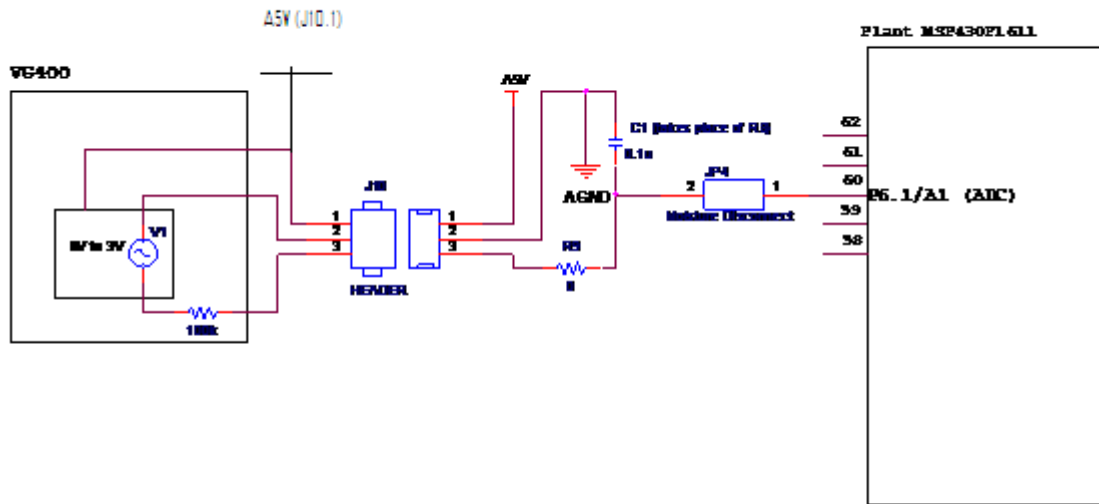

Plant moisture sensor

Circuit:

Sensor Wiring Table

Red	Power (3.3 to 20VDC)
Black	Output (testing ground)
Bare	Electrical Ground

MOISTURE LEVEL VS VOLTAGE	
soil moisture level	voltage (Volts)
air	2.50E-04
dry soil	2.80E-04
slight moisturized soil (78.8ml)	0.977
normal watered soil (double of r4)	1.108
just watered soil (wet)	1.46
very wet	1.538
saturation	1.512