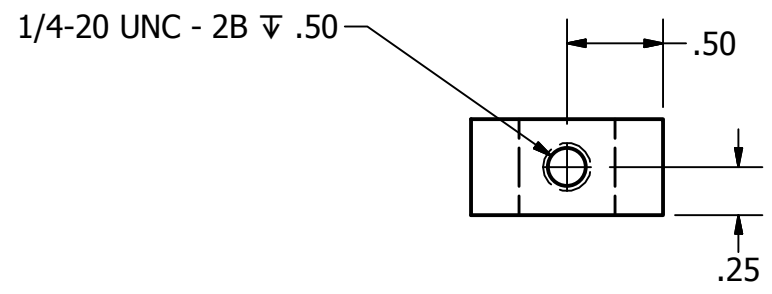

2

1

Part Name: GuideHolder

DRAWN Simon Stam	10/31/2011	RIT		
CHECKED		TITLE		
QA		Guide System for Bread (Prototype)		
MFG		SIZE	DWG NO	REV
APPROVED		A		
		SCALE		SHEET 3 OF 7

2

1

PRODUCED BY AN AUTODESK EDUCATIONAL PRODUCT

PRODUCED BY AN AUTODESK EDUCATIONAL PRODUCT

B

B

A

A