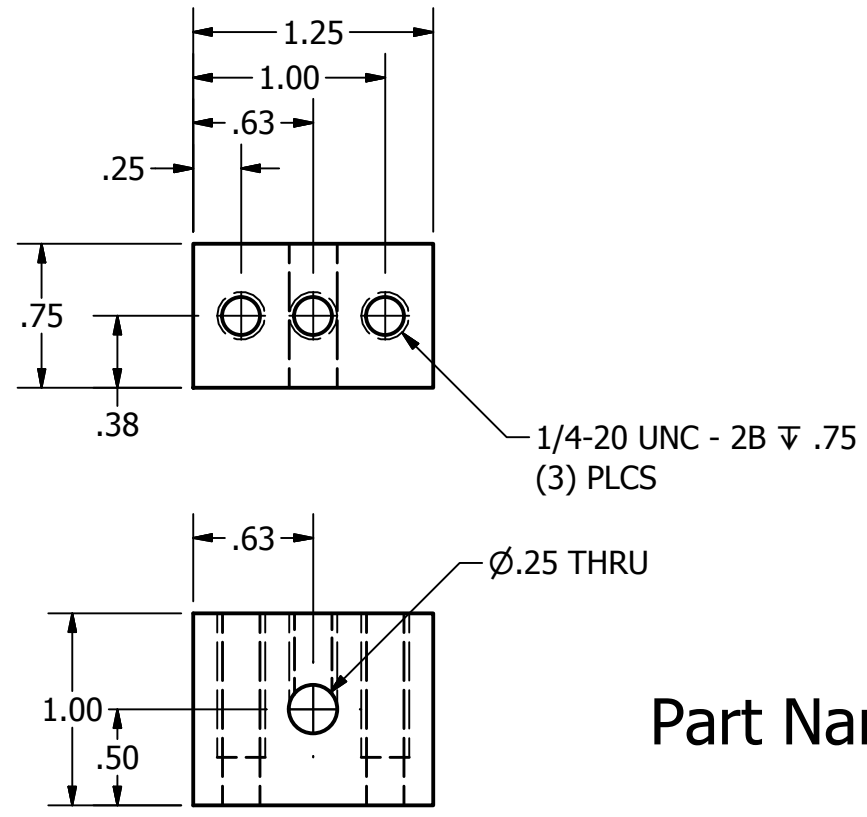

PARTS LIST			
ITEM	QTY	PART NUMBER	DESCRIPTION
1	4	Support	Aluminum
2	2	Shaft	Steel
3	4	GuideHolder	Aluminum
4	4	HolderShaft	Steel
5	2	3ft_Guide	UHMW
6	4	GuidetoShaft	UHMW

DRAWN Simon Stam	10/31/2011	RIT		
CHECKED		TITLE		
QA		Guide System for Bread (Prototype)		
MFG				
APPROVED		SIZE	DWG NO	REV
		C		
		SCALE	SHEET 1 OF 7	

2

1

Part Name: GuidetoShaft

DRAWN Simon Stam	10/31/2011	RIT		
CHECKED		TITLE		
QA		Guide System for Bread (Prototype)		
MFG		SIZE	DWG NO	REV
APPROVED		A		
		SCALE		SHEET 4 OF 7

2

1

2

1

Ø.25

1/4-20 UNC - 2A

Part Name: HolderShaft

DRAWN Simon Stam	10/31/2011	RIT		
CHECKED		TITLE		
QA		Guide System for Bread (Prototype)		
MFG		SIZE	DWG NO	REV
APPROVED		A		
		SCALE		SHEET 5 OF 7

2

1

PRODUCED BY AN AUTODESK EDUCATIONAL PRODUCT