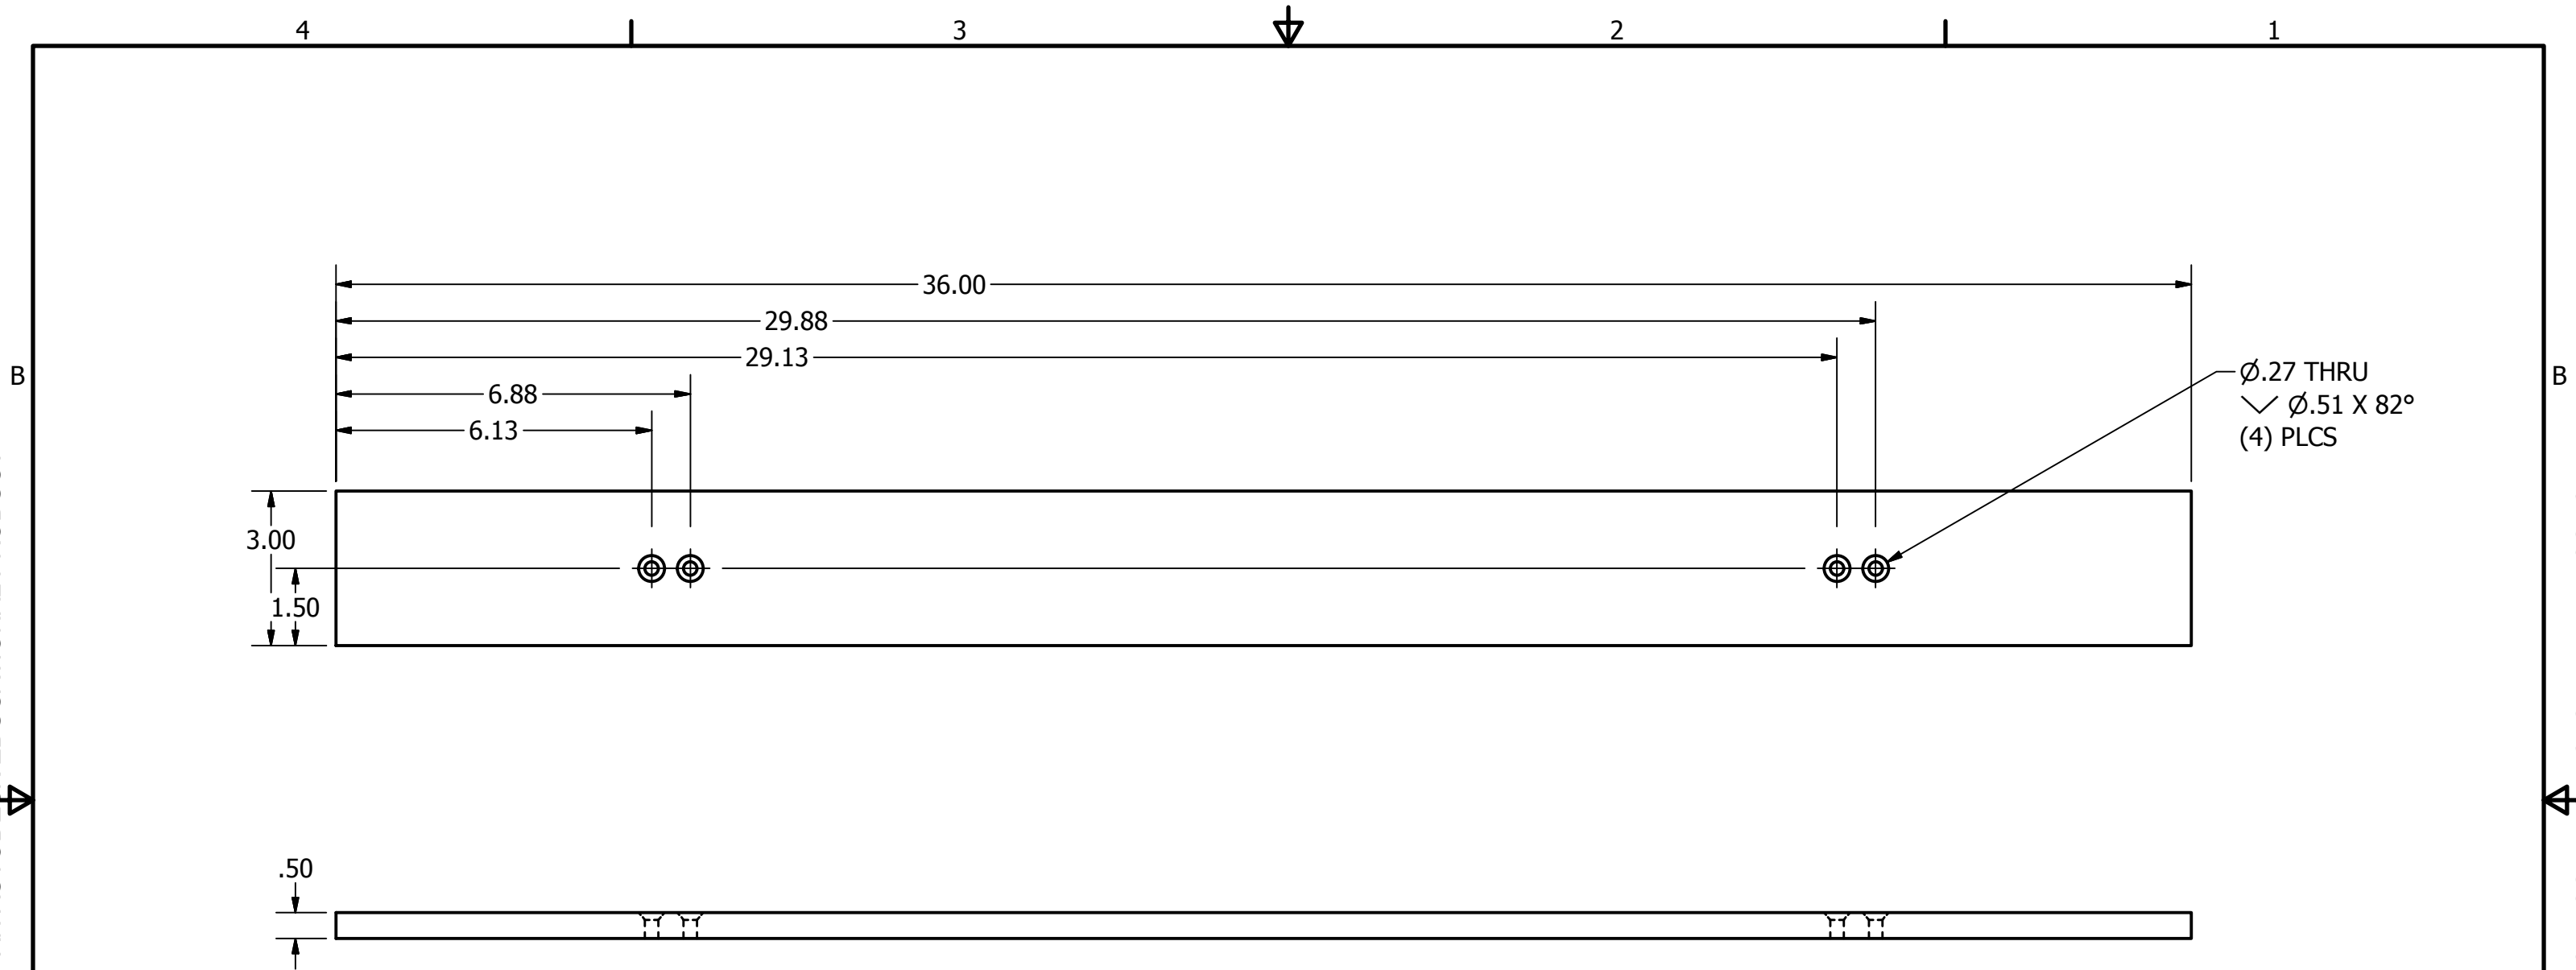

PARTS LIST			
ITEM	QTY	PART NUMBER	DESCRIPTION
1	4	Support	Aluminum
2	2	Shaft	Steel
3	4	GuideHolder	Aluminum
4	4	HolderShaft	Steel
5	2	3ft_Guide	UHMW
6	4	GuidetoShaft	UHMW

DRAWN Simon Stam	10/31/2011	RIT		
CHECKED		TITLE		
QA		Guide System for Bread (Prototype)		
MFG				
APPROVED		SIZE	DWG NO	REV
		C		
		SCALE	SHEET 1 OF 7	

PRODUCED BY AN AUTODESK EDUCATIONAL PRODUCT

PRODUCED BY AN AUTODESK EDUCATIONAL PRODUCT

Part Name: 3ft_Guide

DRAWN	10/31/2011	RIT		
Simon Stam		TITLE		
CHECKED		Guide System for Bread (Prototype)		
QA		SIZE	DWG NO	REV
MFG		B		
APPROVED		SCALE	SHEET 2 OF 7	

Ø.25

1/4-20 UNC - 2A

Part Name: HolderShaft

DRAWN Simon Stam	10/31/2011	RIT		
CHECKED		TITLE		
QA		Guide System for Bread (Prototype)		
MFG		SIZE	DWG NO	REV
APPROVED		A		
		SCALE		SHEET 5 OF 7

2

1

PRODUCED BY AN AUTODESK EDUCATIONAL PRODUCT