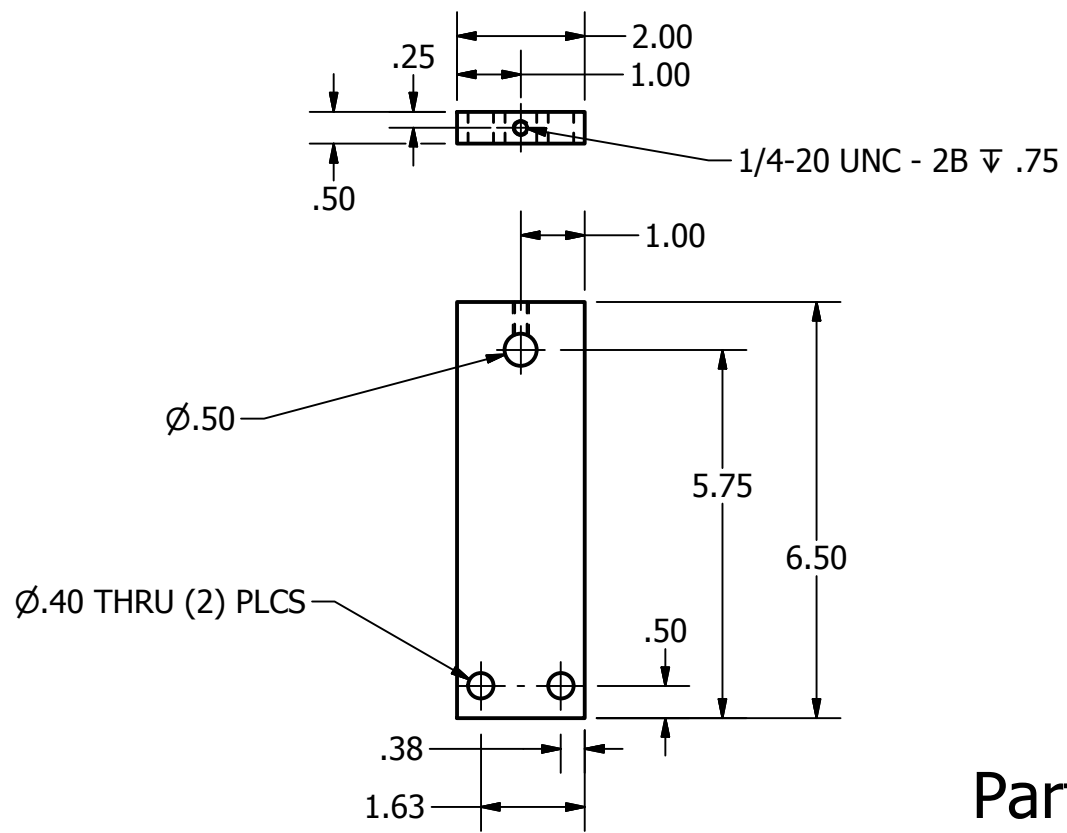

2

1

Part Name: Support

DRAWN Simon Stam		10/31/2011		RIT	
CHECKED				TITLE	
QA				Guide System for Bread (Prototype)	
MFG				SIZE	
APPROVED				A	
				DWG NO	
				REV	
				SCALE	
				SHEET 7 OF 7	

2

1

PRODUCED BY AN AUTODESK EDUCATIONAL PRODUCT

PRODUCED BY AN AUTODESK EDUCATIONAL PRODUCT

B

B

A

A