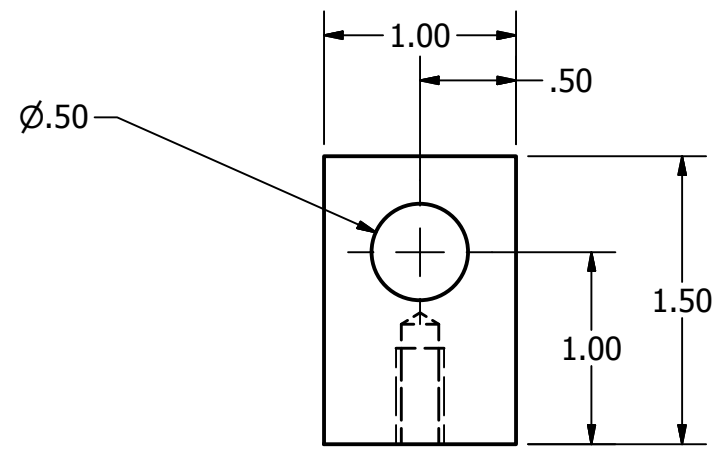

2

1

Part Name: GuideHolder

DRAWN Simon Stam	10/31/2011	RIT		
CHECKED		TITLE		
QA		Guide System for Bread (Prototype)		
MFG		SIZE	DWG NO	REV
APPROVED		A		
		SCALE		SHEET 3 OF 7

2

1

PRODUCED BY AN AUTODESK EDUCATIONAL PRODUCT

PRODUCED BY AN AUTODESK EDUCATIONAL PRODUCT

B

B

A

A