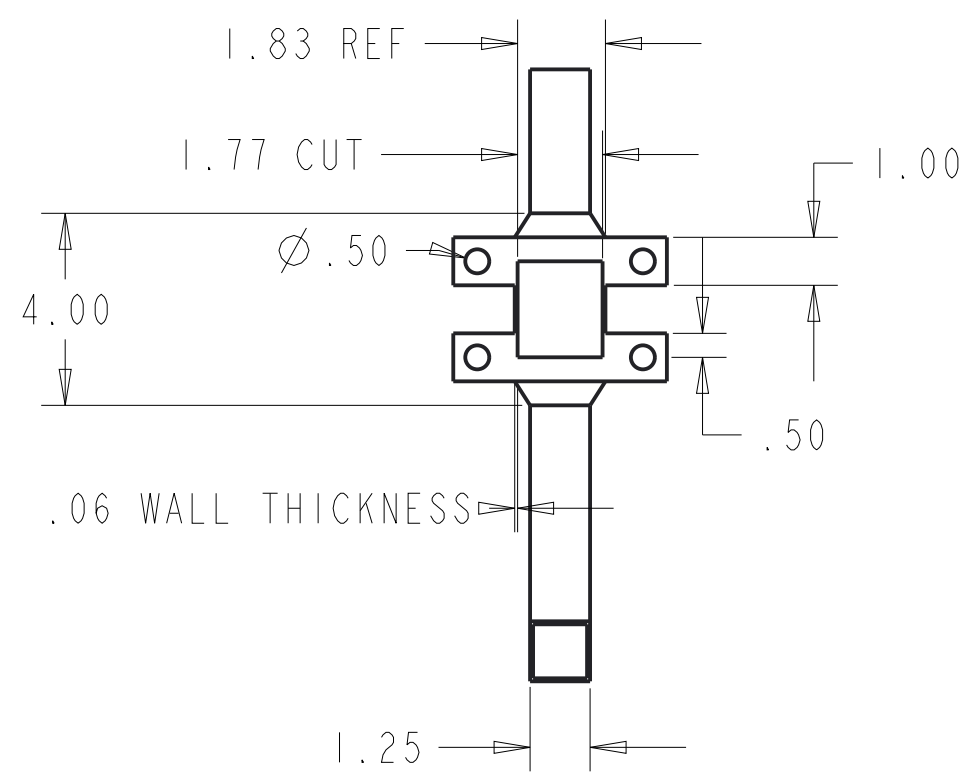

MODEL NAME
COLD_ENTRANCE

TITLE

Material		DRAWN BY	MLS	DATE	05/15/13
Steel		CHECKED BY	AR	DATE	05/15/13
		APPROVED BY		DATE	
<small>UNLESS OTHERWISE SPECIFIED ALL DIMENSIONS ARE IN INCHES. TOLERANCES ARE: X.X +/- 0.1 X.XX +/- 0.01 X.XXX +/- 0.001 ANG +/- .1°</small>		<small>THIS DOCUMENT IS SUPPLIED IN CONFIDENCE. NO REPRODUCTION OF THIS DOCUMENT IN PART OR IN WHOLE OR IN ANY OF THE ITEMS SHOWN MAY BE MADE WITHOUT THE COPYRIGHT OWNER'S WRITTEN PERMISSION.</small>		SCALE	0.250
		MODEL NAME COLD_ENTRANCE		SHEET	1 OF 1
DO NOT SCALE		TITLE	Thermoelectric Charcoal Cookstove	PROJECT	MSD P13441
		REV			2