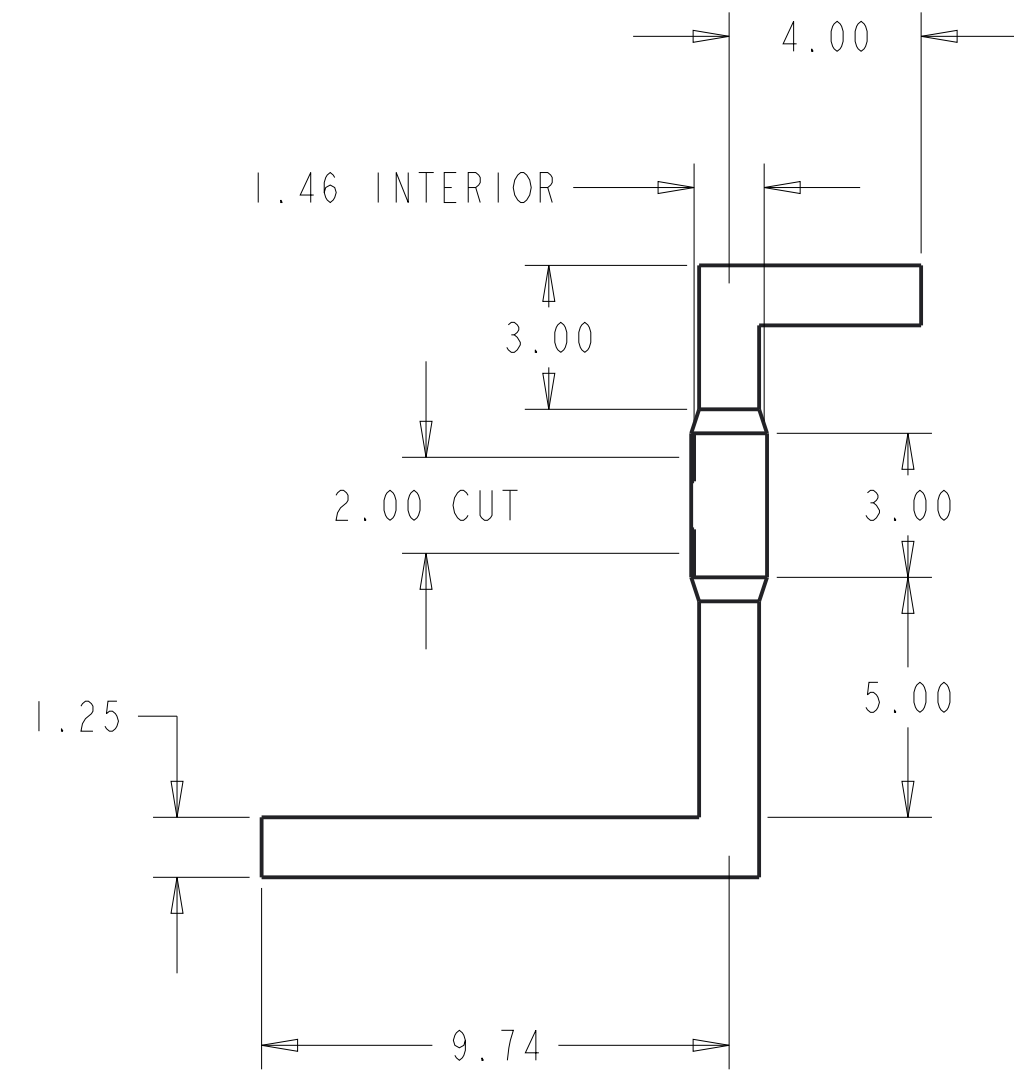

MODEL NAME
COLD_ENTRANCE

TITLE

Material		DRAWN BY	MLS	DATE	05/15/13
Steel		CHECKED BY	AR	DATE	05/15/13
		APPROVED BY		DATE	
<small>UNLESS OTHERWISE SPECIFIED ALL DIMENSIONS ARE IN INCHES. TOLERANCES ARE: X.X +/- 0.1 X.XX +/- 0.01 X.XXX +/- 0.001 ANG +/- .1°</small>		<small>THIS DOCUMENT IS SUPPLIED IN CONFIDENCE. NO REPRODUCTION OF THIS DOCUMENT IN PART OR IN WHOLE OR IN ANY OF THE ITEMS SHOWN MAY BE MADE WITHOUT THE COPYRIGHT OWNER'S WRITTEN PERMISSION.</small>		SCALE	0.250
		MODEL NAME COLD_ENTRANCE		SHEET	1 OF 1
DO NOT SCALE		TITLE	Thermoelectric Charcoal Cookstove	PROJECT	MSD P13441
		REV			2