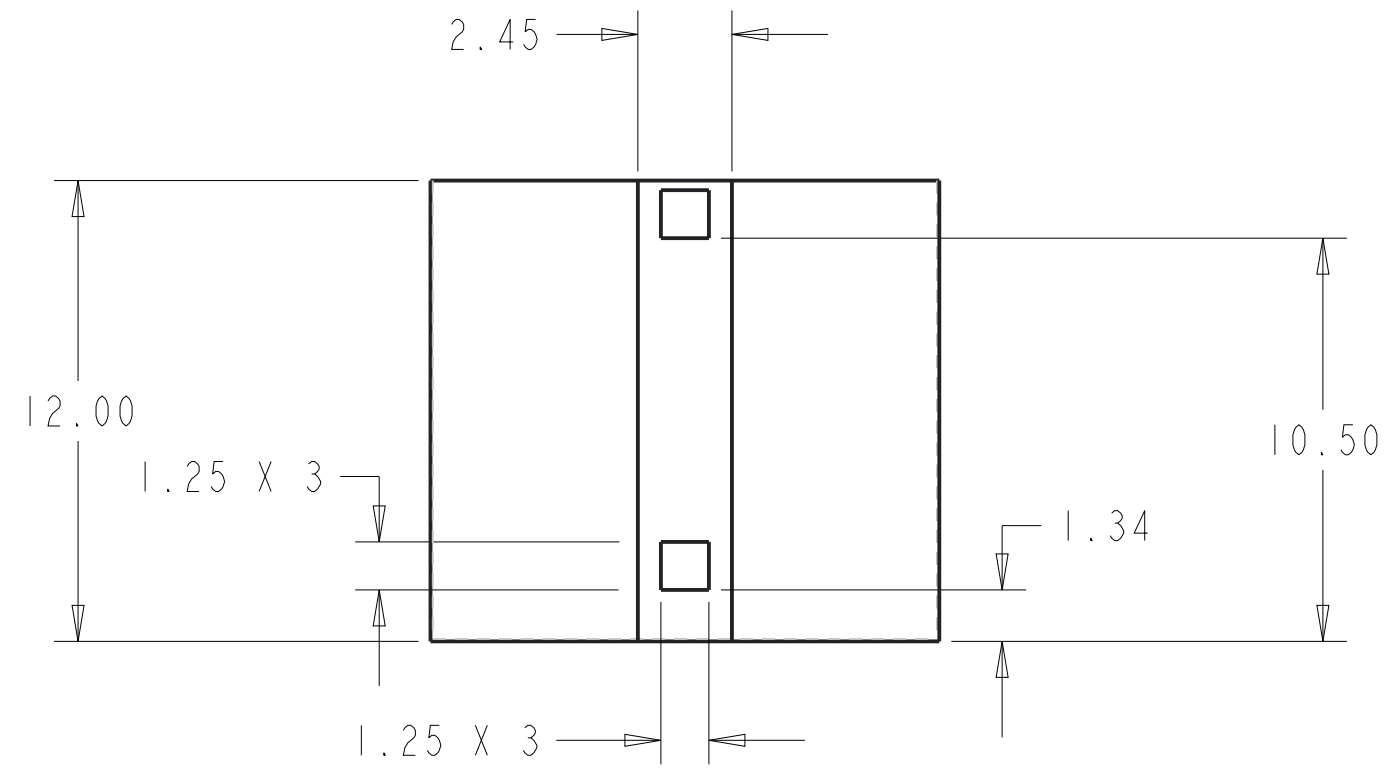

MODEL NAME  
INNER\_WALL

TITLE

Material		DRAWN BY MLS	DATE 05/15/13
Steel		CHECKED BY AR	DATE 05/15/13
		APPROVED BY	DATE
<small>UNLESS OTHERWISE SPECIFIED ALL DIMENSIONS ARE IN INCHES. TOLERANCES ARE:  X.X +/- 0.1  X.XX +/- 0.01  X.XXX +/- 0.001  ANG +/- 1°</small>		<small>THIS DOCUMENT IS SUPPLIED IN CONFIDENCE. NO REPRODUCTION OF THIS DOCUMENT IN PART OR IN WHOLE OR IN ANY OF THE ITEMS SHOWN MAY BE MADE WITHOUT THE COPYRIGHT OWNER'S WRITTEN PERMISSION.</small>	
DO NOT SCALE	MODEL NAME INNER_WALL	SCALE 0.200	SHEET 1 OF 1
	TITLE Thermoelectric Charcoal Cookstove	PROJECT MSD P13441	REV 2