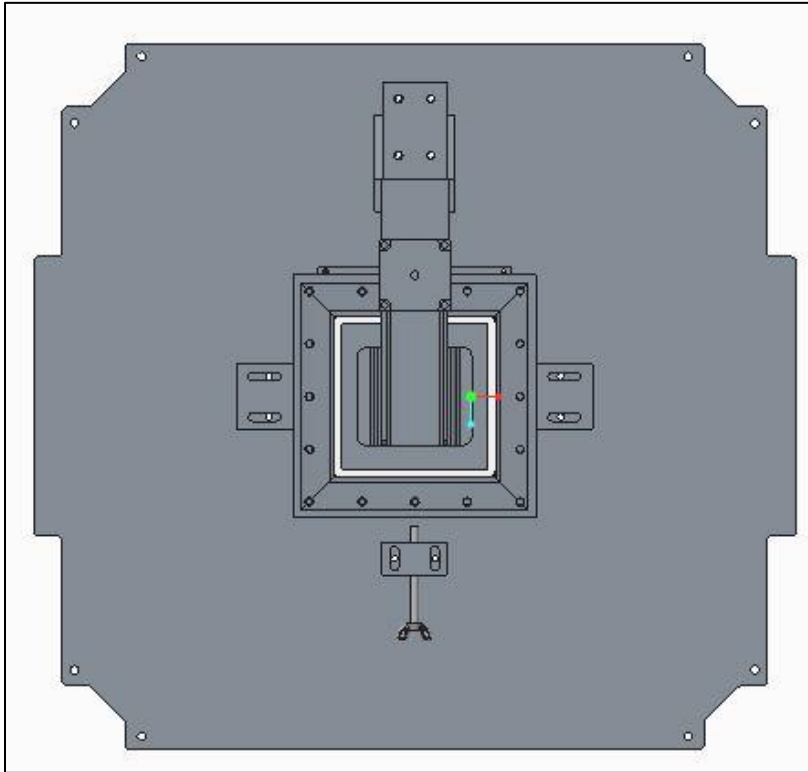

Bath Design

Top View of Build Platform (below)

ISO View of Build Assembly and Bath (below)

Bath Design

Resin Bath

Gaskets to Prevent Bath Leaks (below)