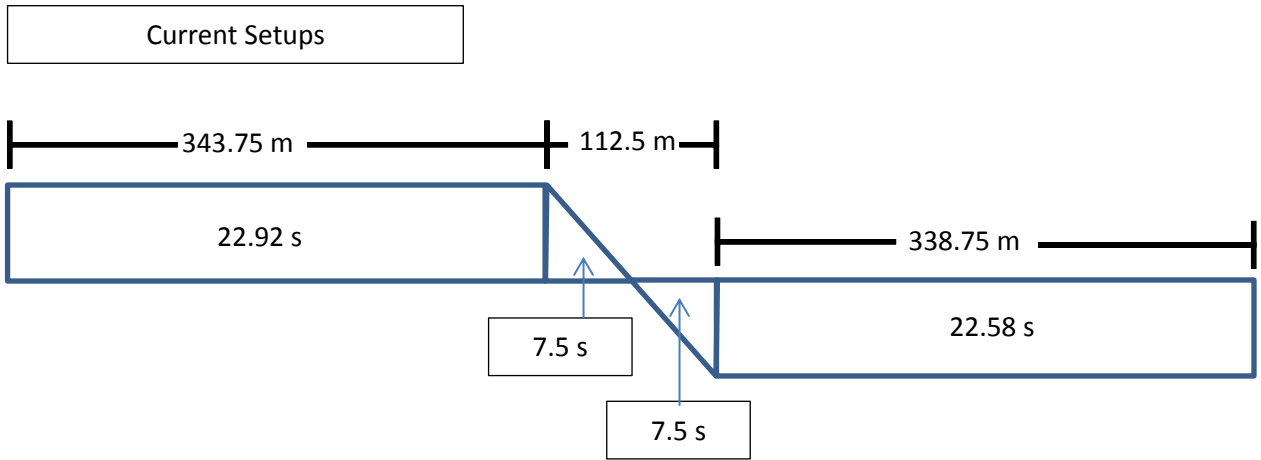

Running at 12m/s with an acceleration of 2m/s<sup>2</sup>

Current Setups

Total cycle time of 72.25 seconds

Max Cuts Setups

Total cycle time of 72.55 seconds

Min Cuts Setups

Total cycle time of 72.64 seconds

Running at 15m/s with an acceleration of 2m/s<sup>2</sup>

Total cycle time of 60.5 seconds

Max Cuts Setups

Total cycle time of 60.75 seconds

Max Cuts Setups

Total cycle time of 60.82 seconds