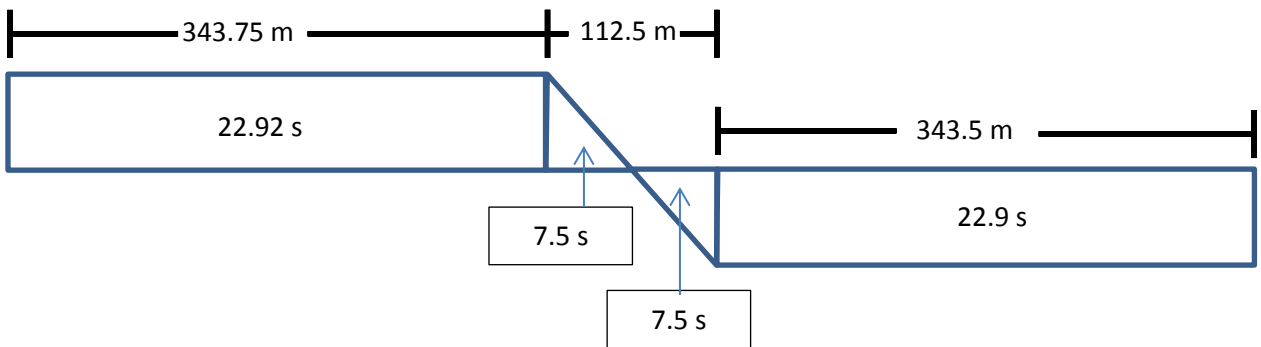

Running at 12m/s with an acceleration of 2m/s<sup>2</sup>

Current Setups

Total cycle time of 72.25 seconds

Max Cuts Setups

Total cycle time of 72.55 seconds

Min Cuts Setups

Total cycle time of 72.64 seconds

Running at 15m/s with an acceleration of 2m/s<sup>2</sup>

Total cycle time of 60.5 seconds

Max Cuts Setups

Total cycle time of 60.75 seconds

Max Cuts Setups

Total cycle time of 60.82 seconds