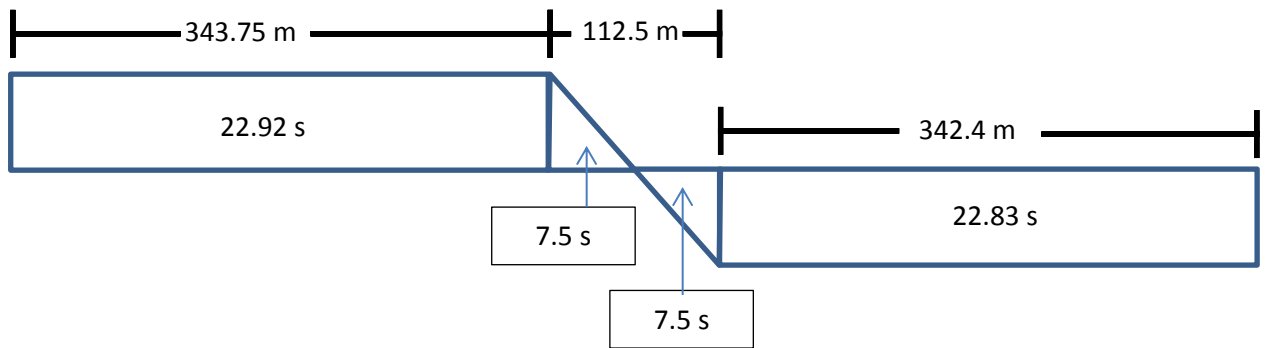

Running at 12m/s with an acceleration of 2m/s<sup>2</sup>

Current Setups

Total cycle time of 72.25 seconds

Max Cuts Setups

Total cycle time of 72.55 seconds

Min Cuts Setups

Total cycle time of 72.64 seconds

Running at 15m/s with an acceleration of 2m/s<sup>2</sup>

Total cycle time of 60.5 seconds

Max Cuts Setups

Total cycle time of 60.75 seconds

Max Cuts Setups

Total cycle time of 60.82 seconds