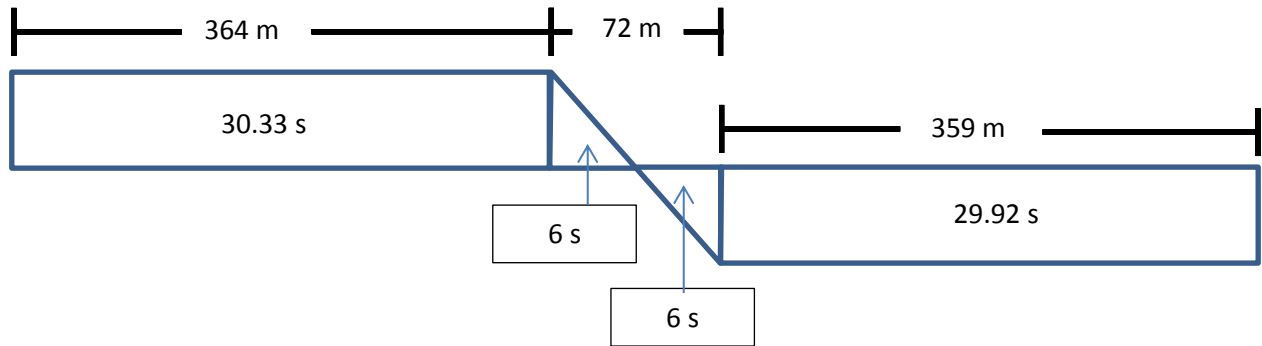

Running at 12m/s with an acceleration of 2m/s<sup>2</sup>

Current Setups

Total cycle time of 72.25 seconds

Max Cuts Setups

Total cycle time of 72.55 seconds

Min Cuts Setups

Total cycle time of 72.64 seconds

Running at 15m/s with an acceleration of 2m/s<sup>2</sup>

Total cycle time of 60.5 seconds

Max Cuts Setups

Total cycle time of 60.75 seconds

Max Cuts Setups

Total cycle time of 60.82 seconds