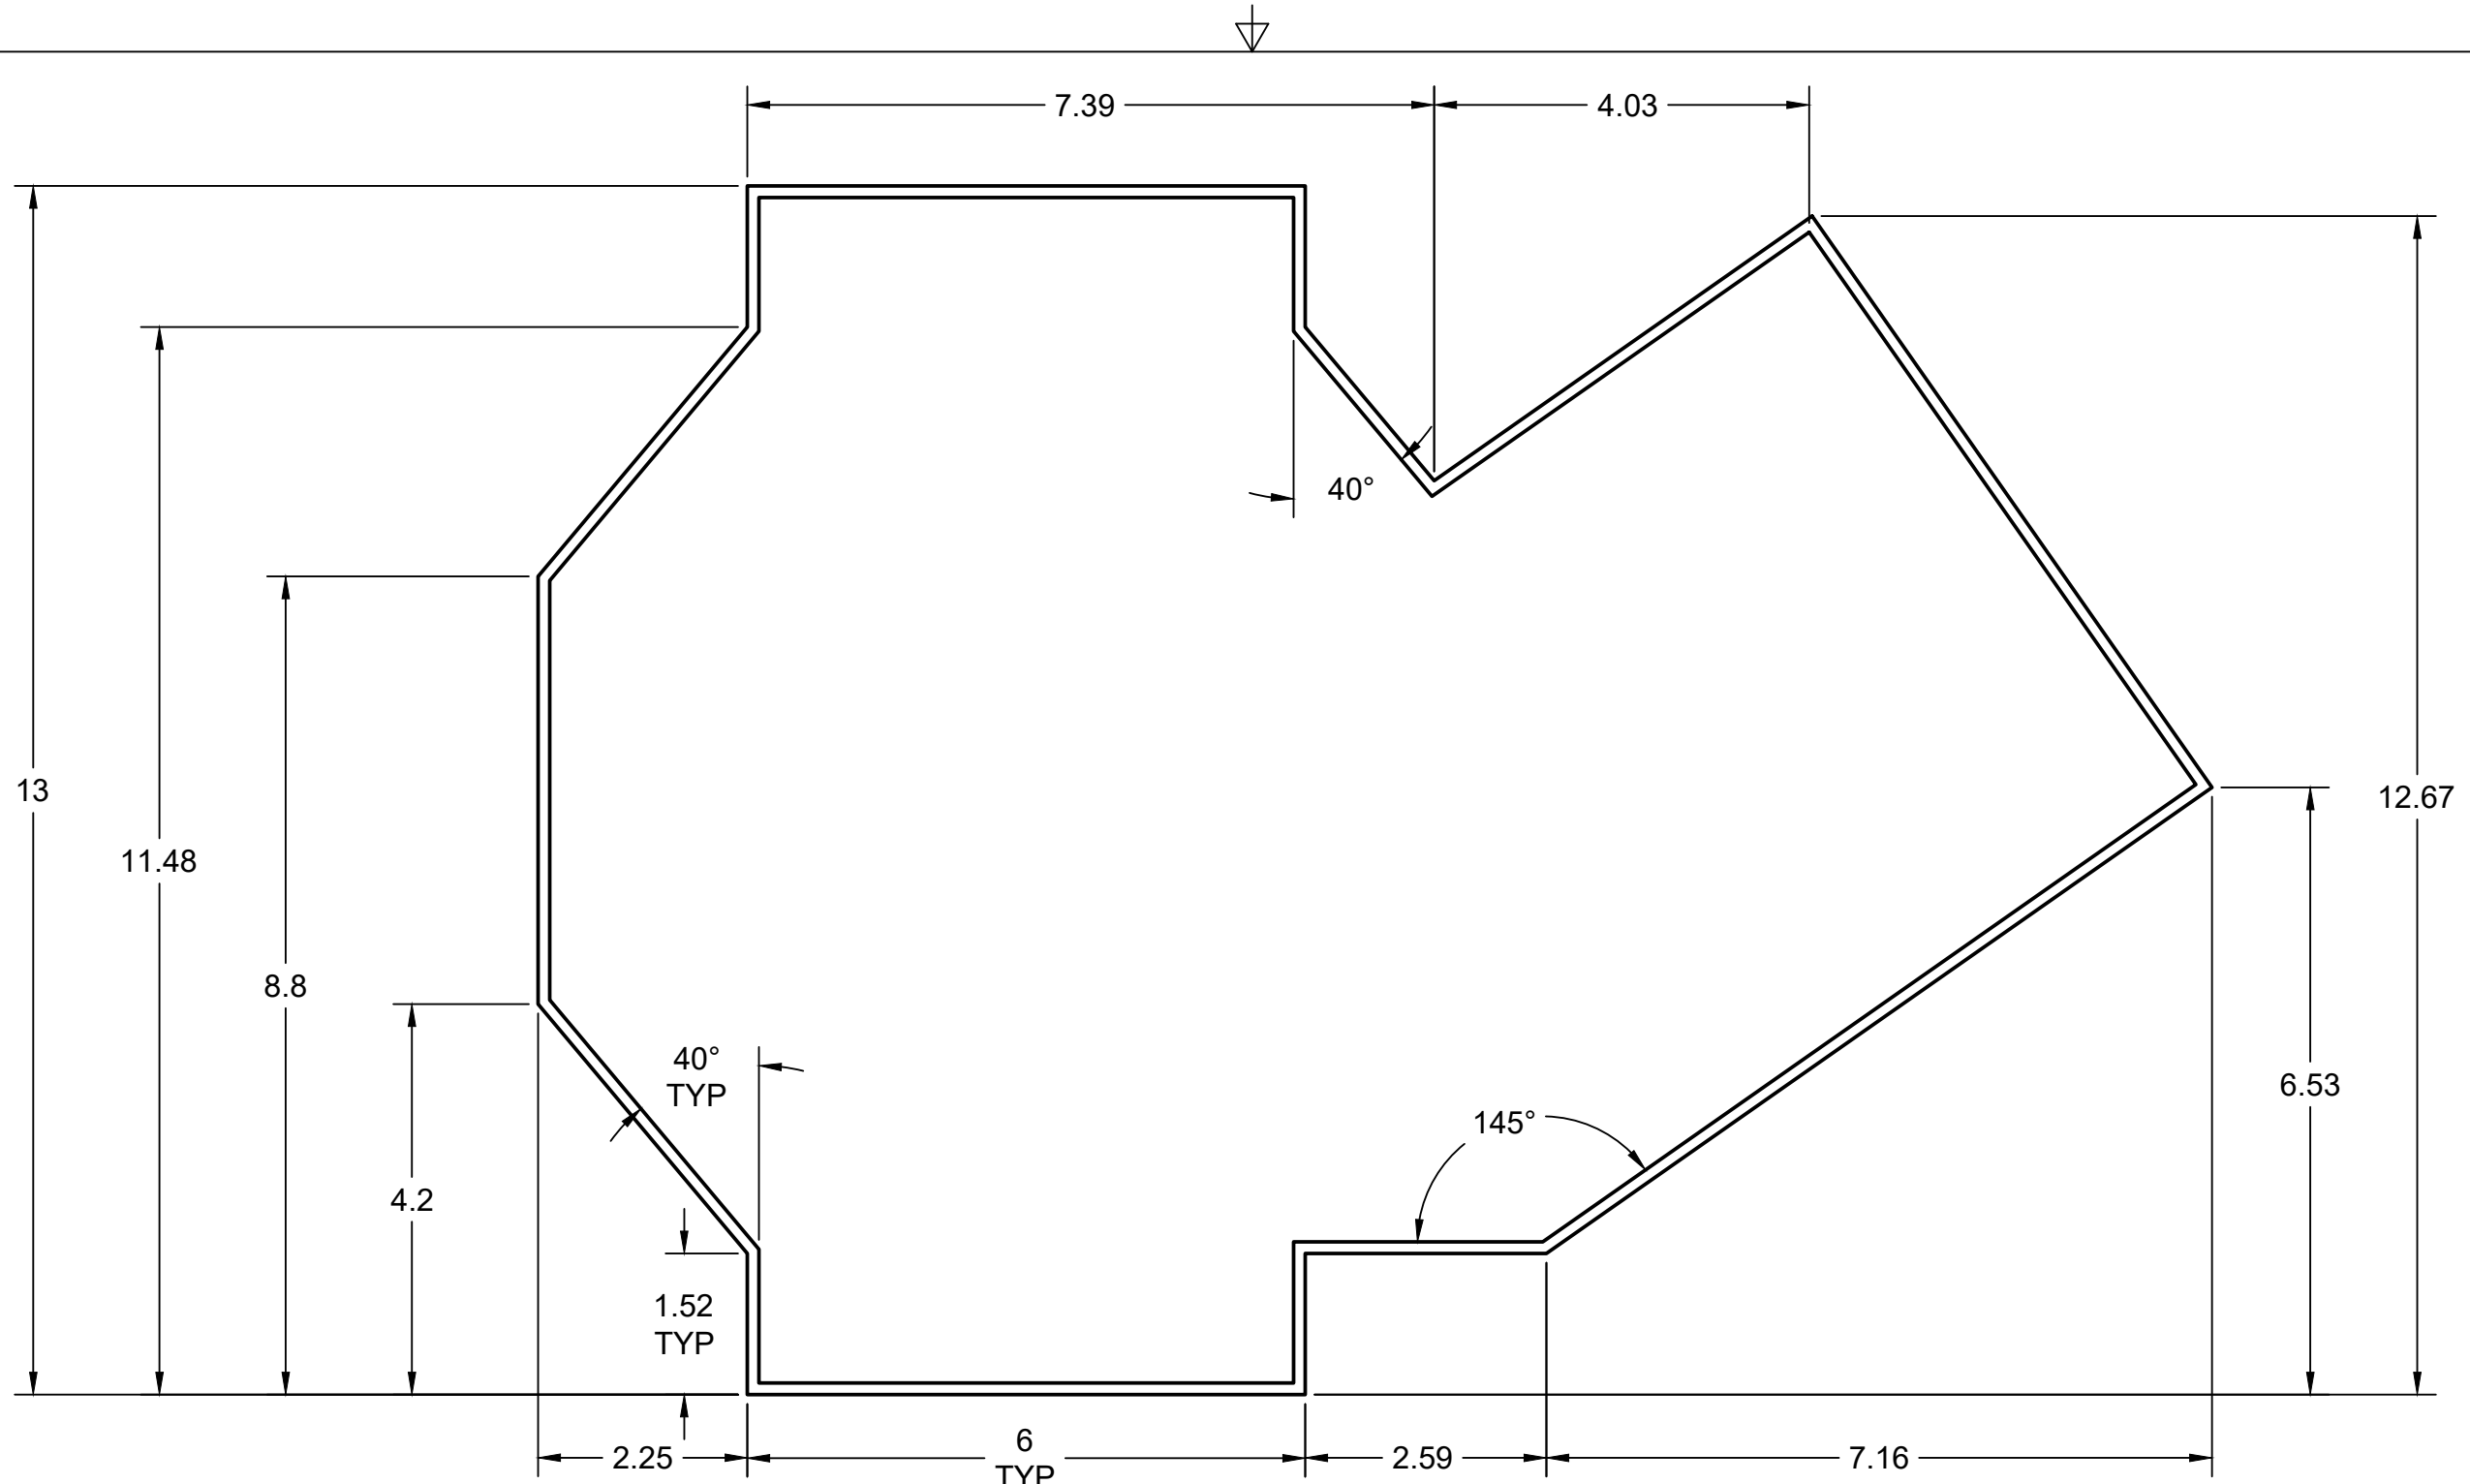

		PROJECT		
		TEAM TOILET		
		TITLE		
		JUG & BUCKET POSITIONER		
APPROVED	SIZE	CODE	DWG NO	REV
CHECKED				0
DRAWN	JJS	SCALE	WEIGHT	SHEET 1/2

PROJECT		TEAM TOILET		
TITLE		JUG & BUCKET POSITIONER		
APPROVED	SIZE	CODE	DWG NO	REV
CHECKED				0
DRAWN	JJS	SCALE 1:2	WEIGHT	SHEET 2/2