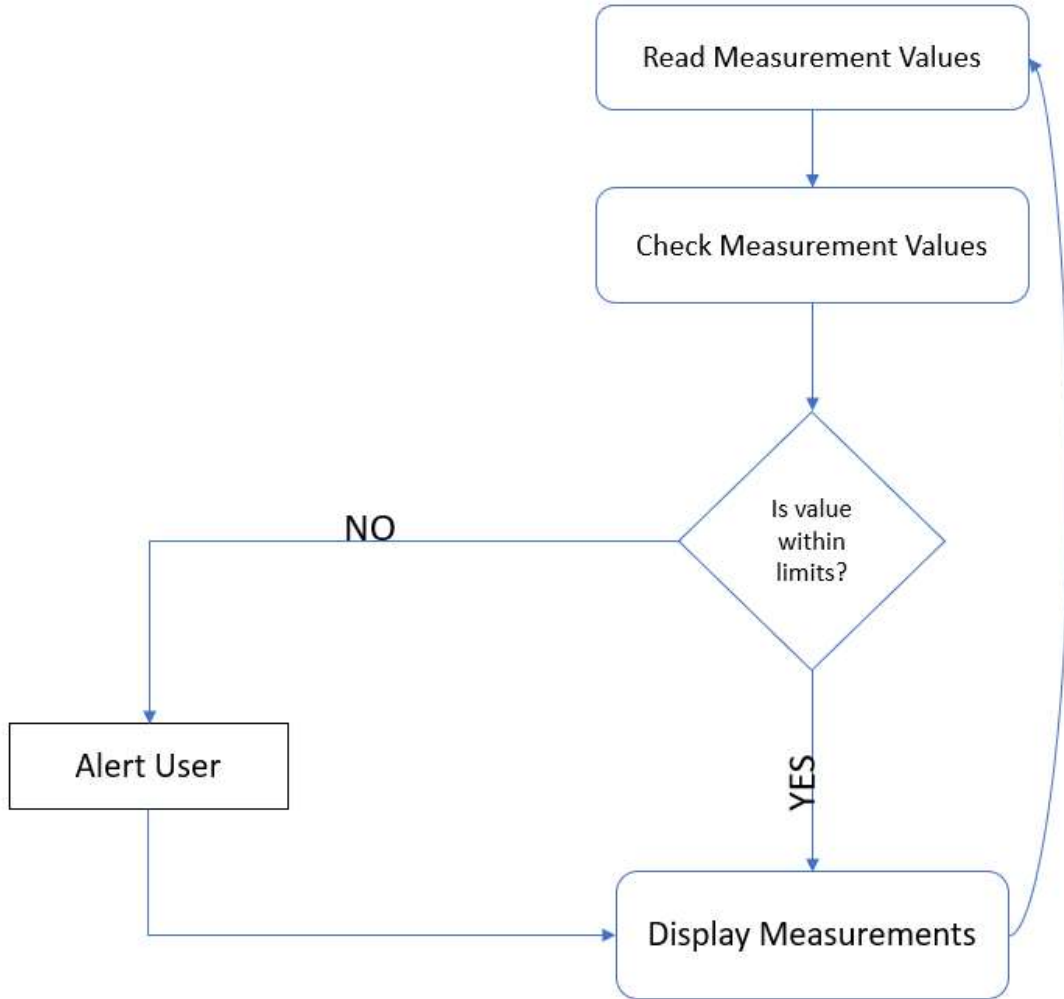

# SOFTWARE LAYOUT

Figure 1. Initial Software UML diagram

Figure 2. Software UML diagram (version 2)

Figure 3. Software UML diagram (detailed design review)

Figure 4.Final Software UML diagram