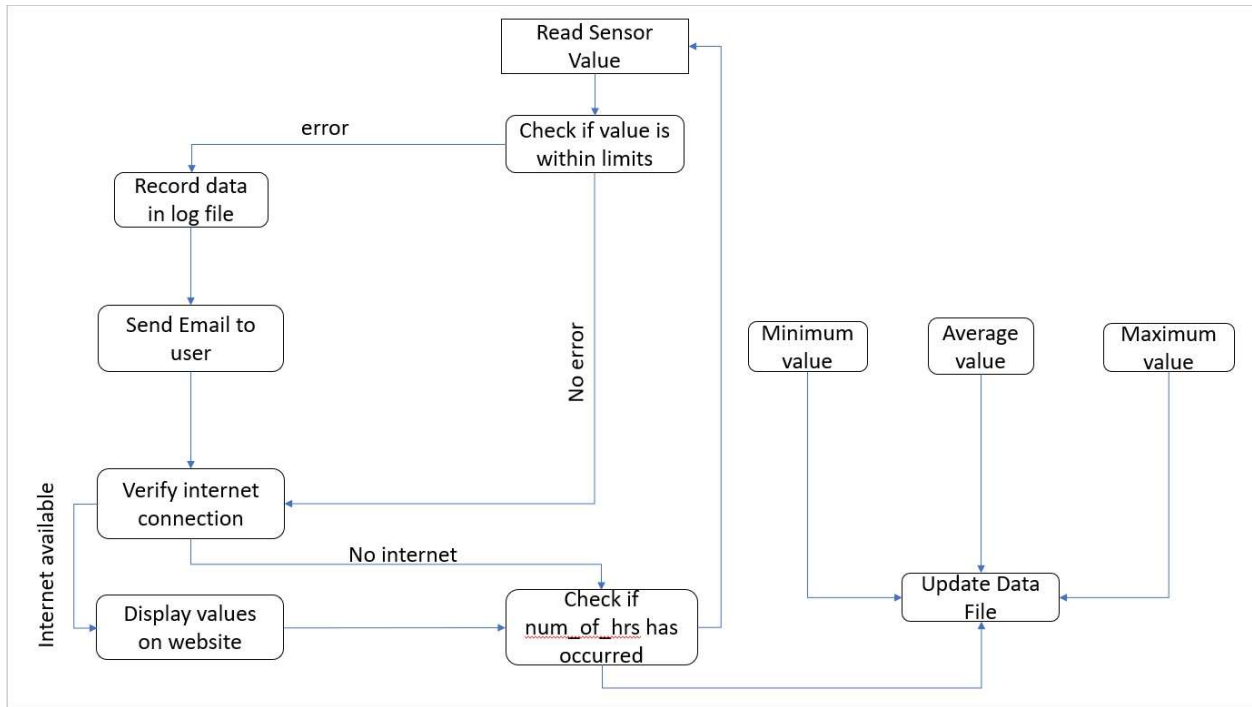

# SOFTWARE LAYOUT

Figure 1. Initial Software UML diagram

Figure 2. Software UML diagram (version 2)

Figure 3. Software UML diagram (detailed design review)

Figure 4.Final Software UML diagram