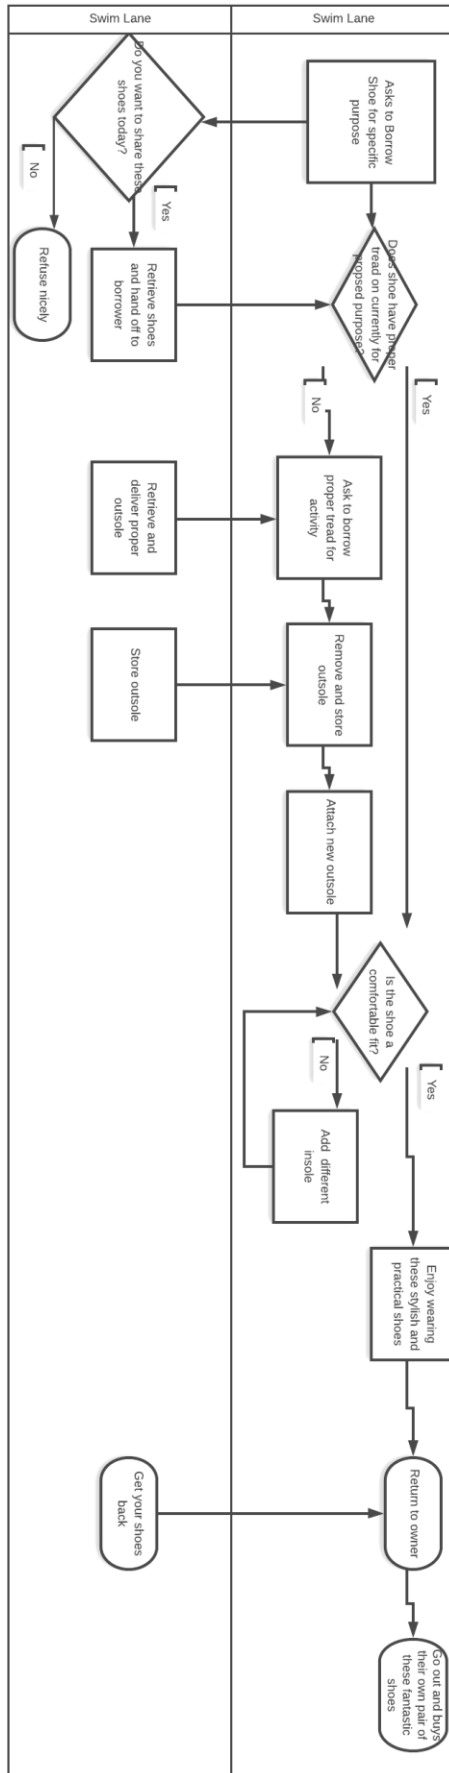

Team: P19037 – Skreppa Modular Shoe

Members: Lydia Yeckley, Mickey Evans, Haley Gallagher, Nick Amato

Document: Use Case Scenarios

Date: 9/6/18

Dog Walking Use Case Scenario

Hiker Use Case Scenario

Athlete Use Case Scenario

Borrowing Use Case Scenario