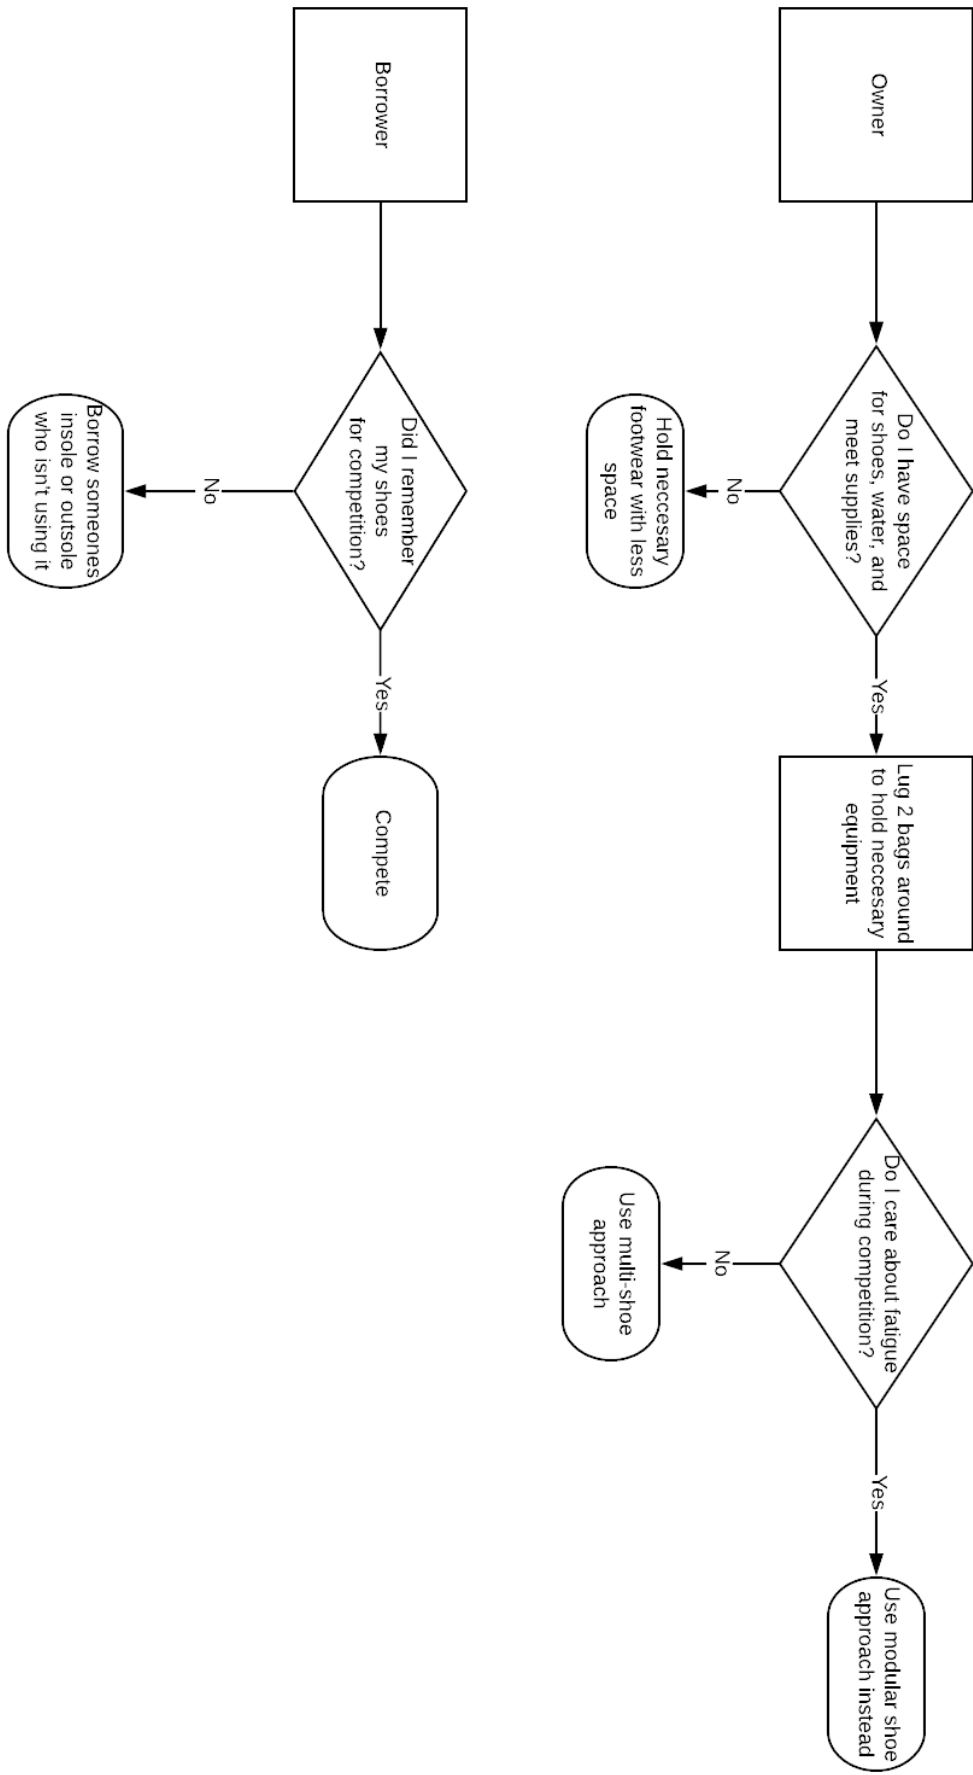

Team: P19037 – Skreppa Modular Shoe

Members: Lydia Yeckley, Mickey Evans, Haley Gallagher, Nick Amato

Document: Use Case Scenarios

Date: 9/6/18

Dog Walking Use Case Scenario

Hiker Use Case Scenario

Athlete Use Case Scenario

Borrowing Use Case Scenario