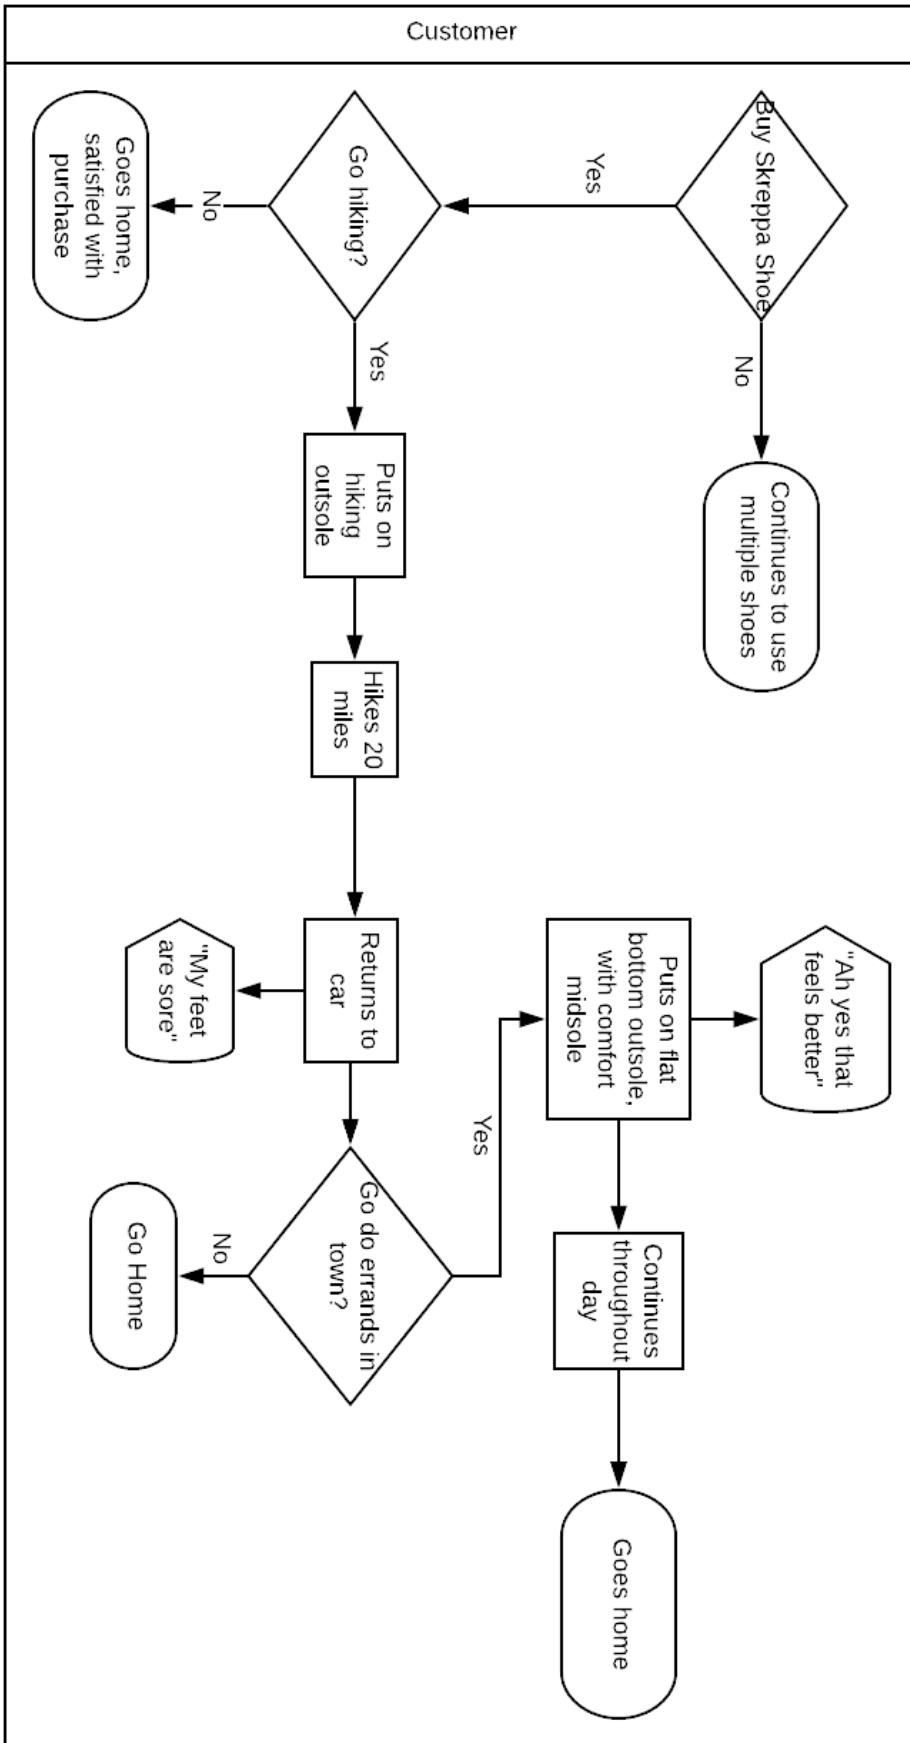

Team: P19037 – Skreppa Modular Shoe

Members: Lydia Yeckley, Mickey Evans, Haley Gallagher, Nick Amato

Document: Use Case Scenarios

Date: 9/6/18

Dog Walking Use Case Scenario

Hiker Use Case Scenario

Athlete Use Case Scenario

Borrowing Use Case Scenario