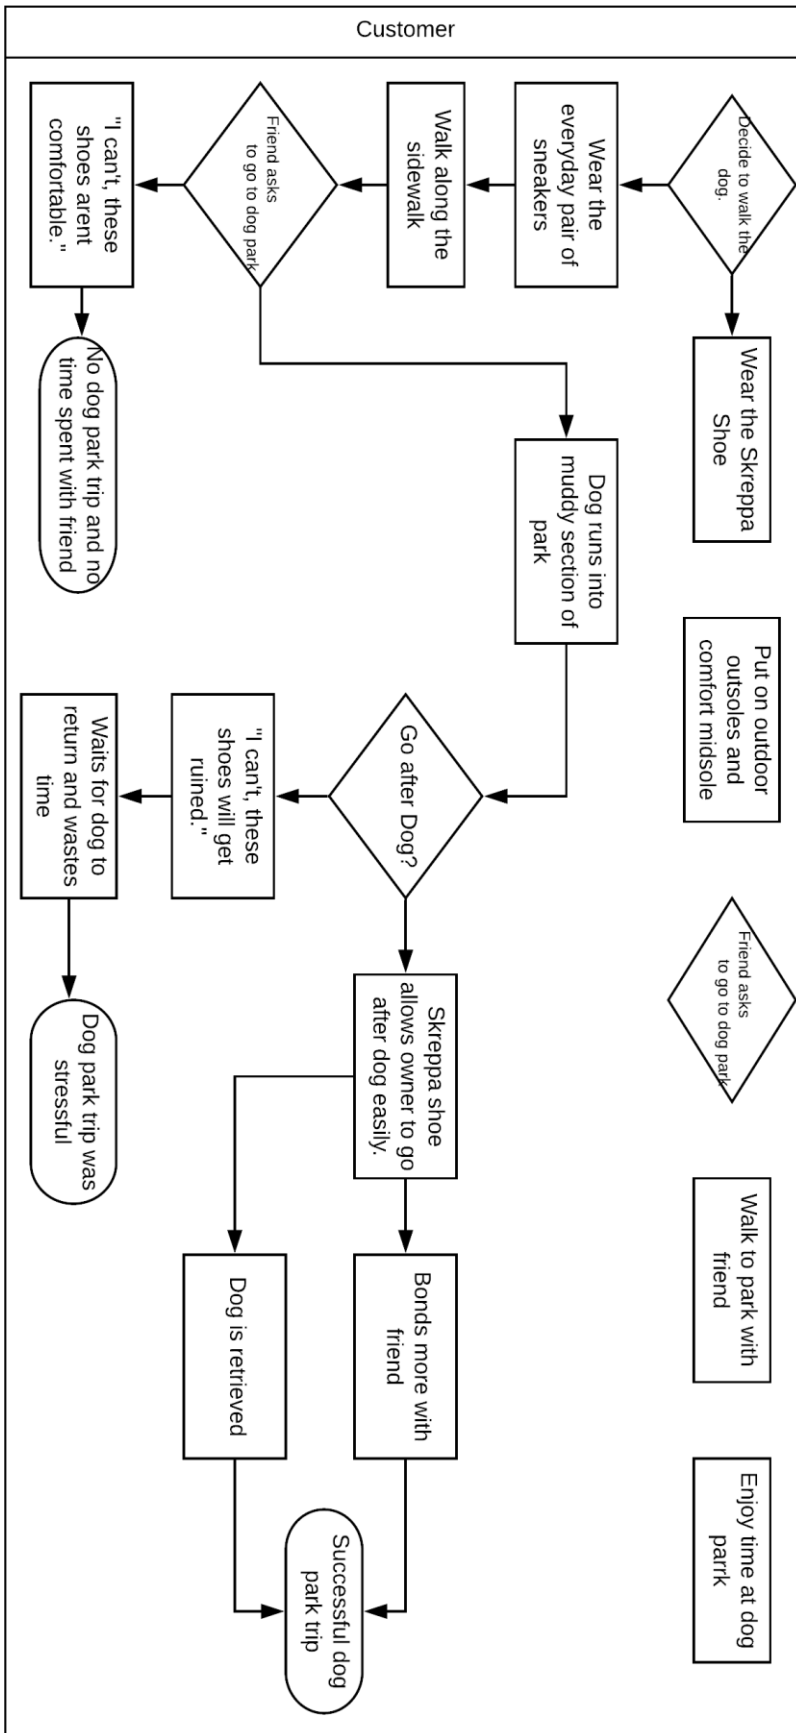

Team: P19037 – Skreppa Modular Shoe

Members: Lydia Yeckley, Mickey Evans, Haley Gallagher, Nick Amato

Document: Use Case Scenarios

Date: 9/6/18

Dog Walking Use Case Scenario

Hiker Use Case Scenario

Athlete Use Case Scenario

Borrowing Use Case Scenario