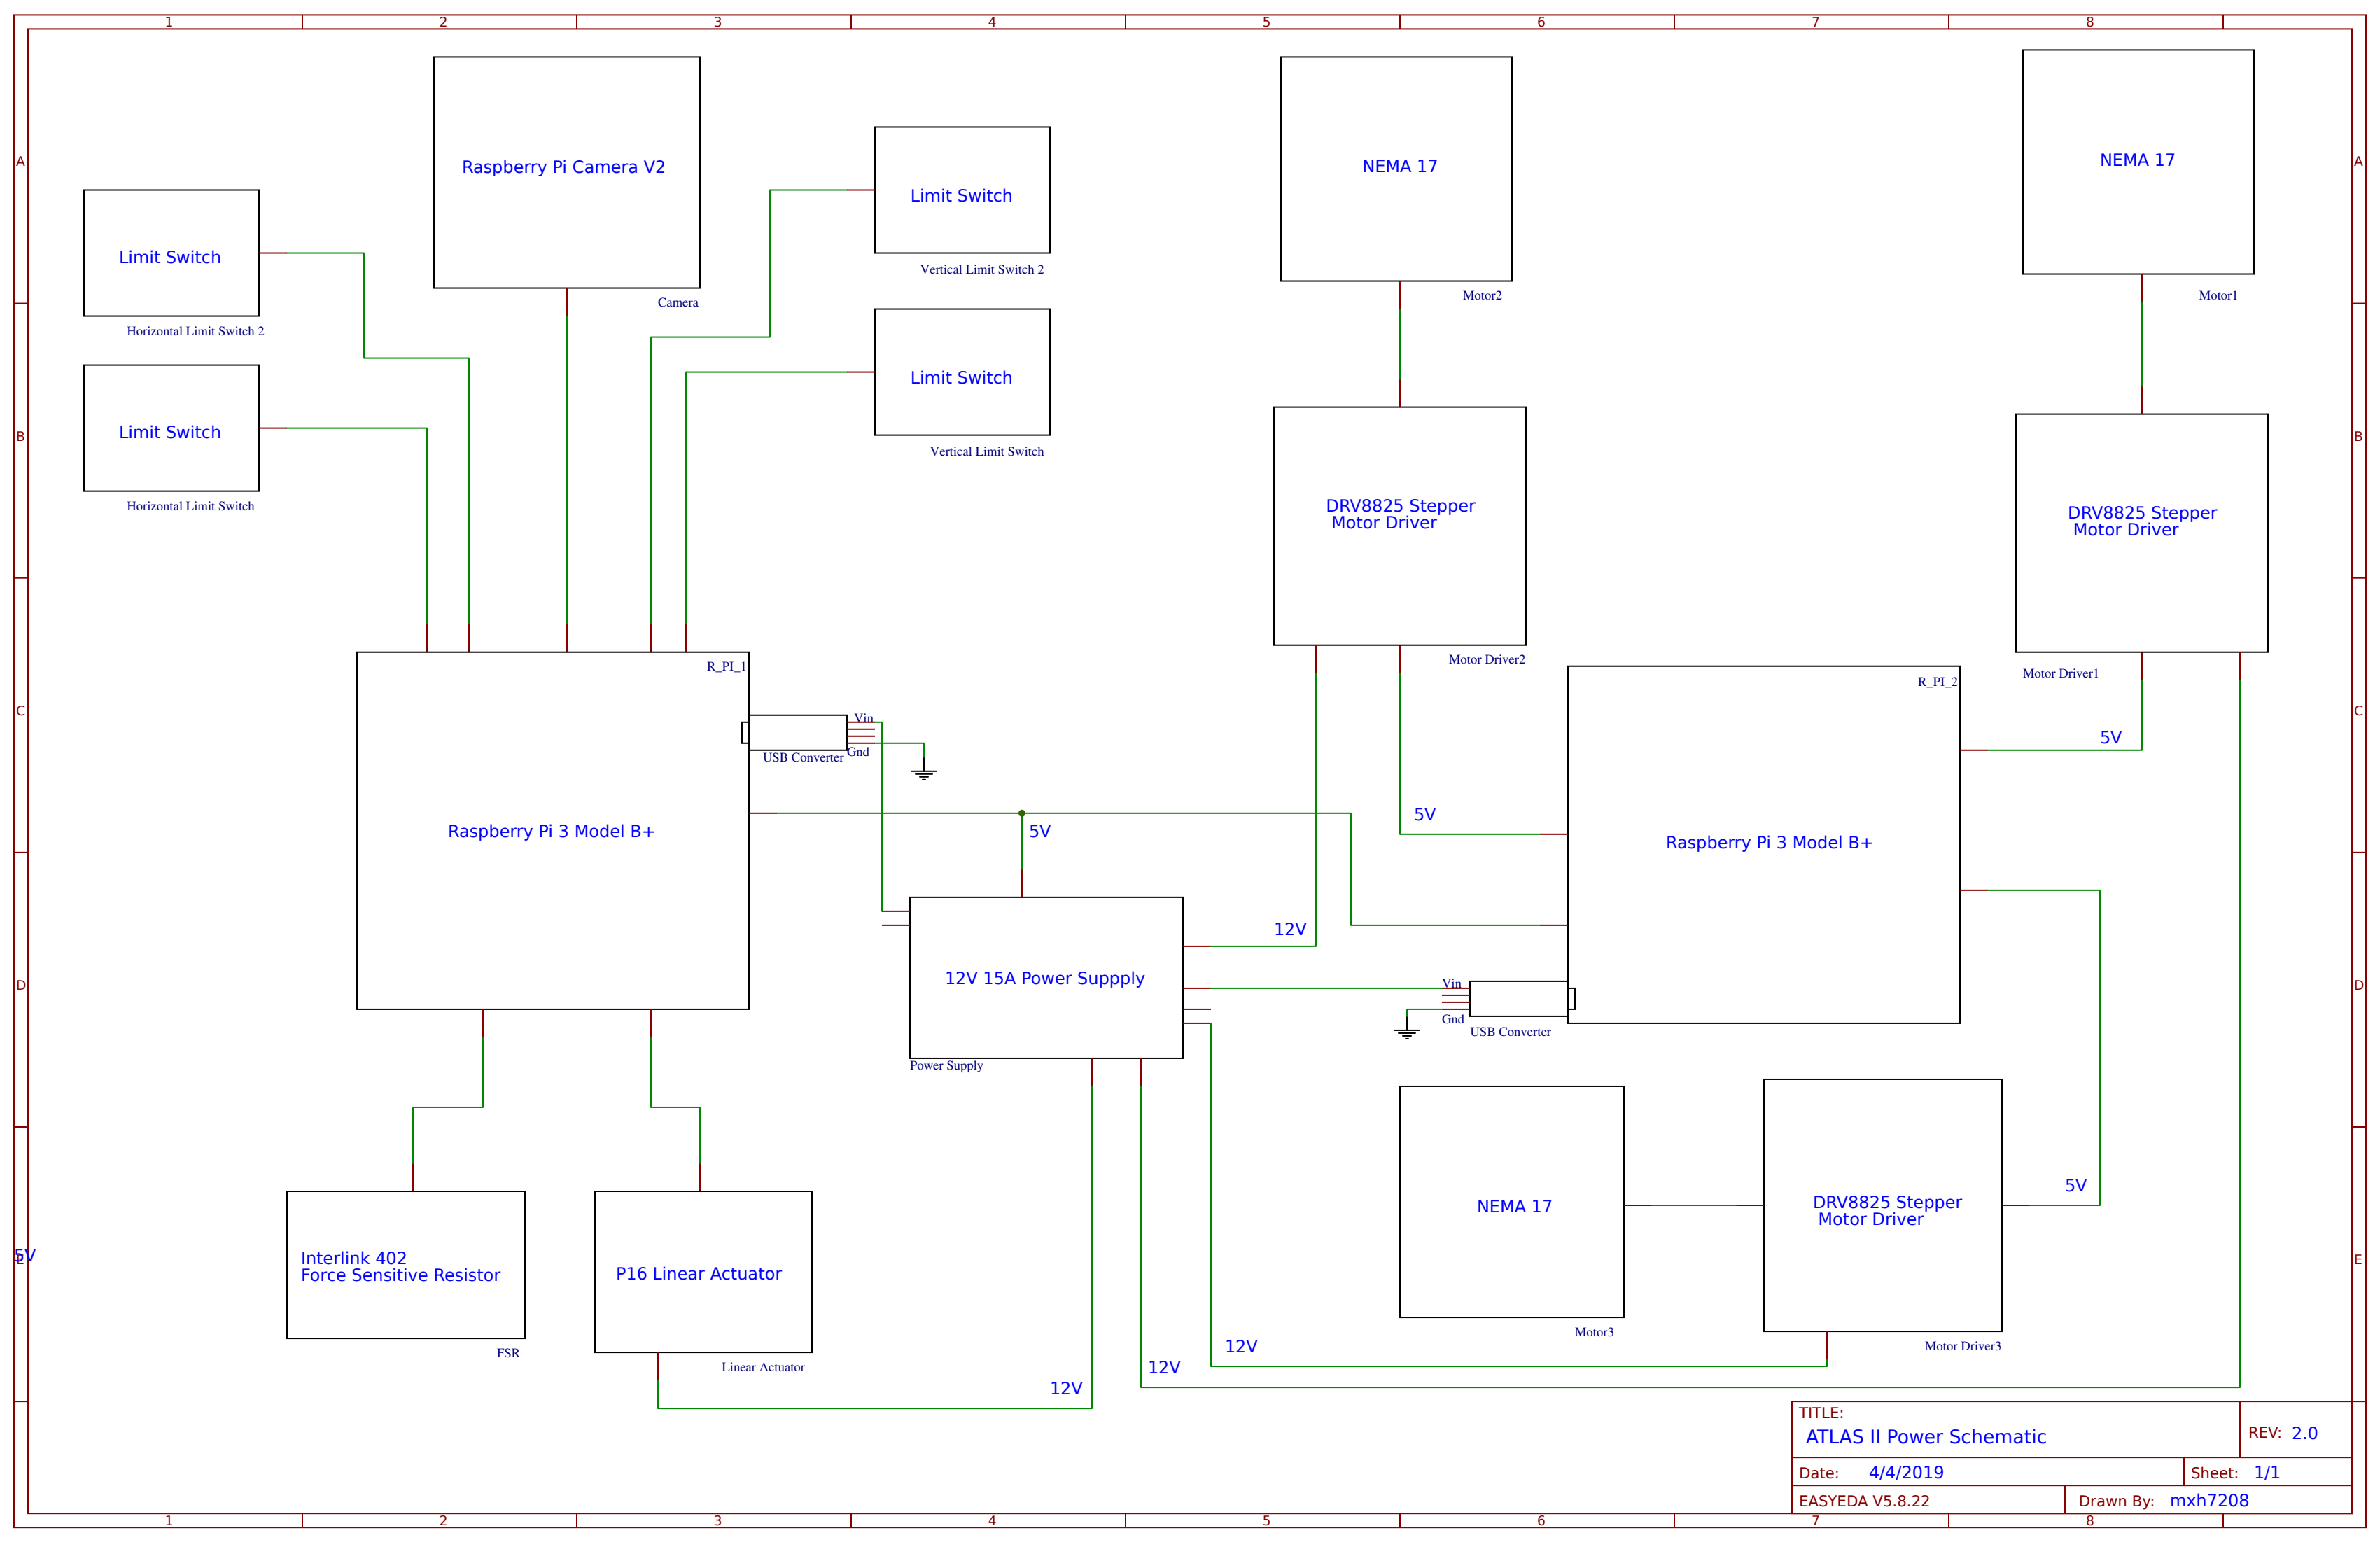

TITLE: ATLAS II Schematic		REV: 3.0
Date: 4/4/2019	Sheet: 1/1	
EASYEDA V5.8.20	Drawn By: mxh7208	

TITLE: ATLAS II Power Schematic		REV: 2.0
Date: 4/4/2019	Sheet: 1/1	
EASYEDA V5.8.22	Drawn By: mxh7208	